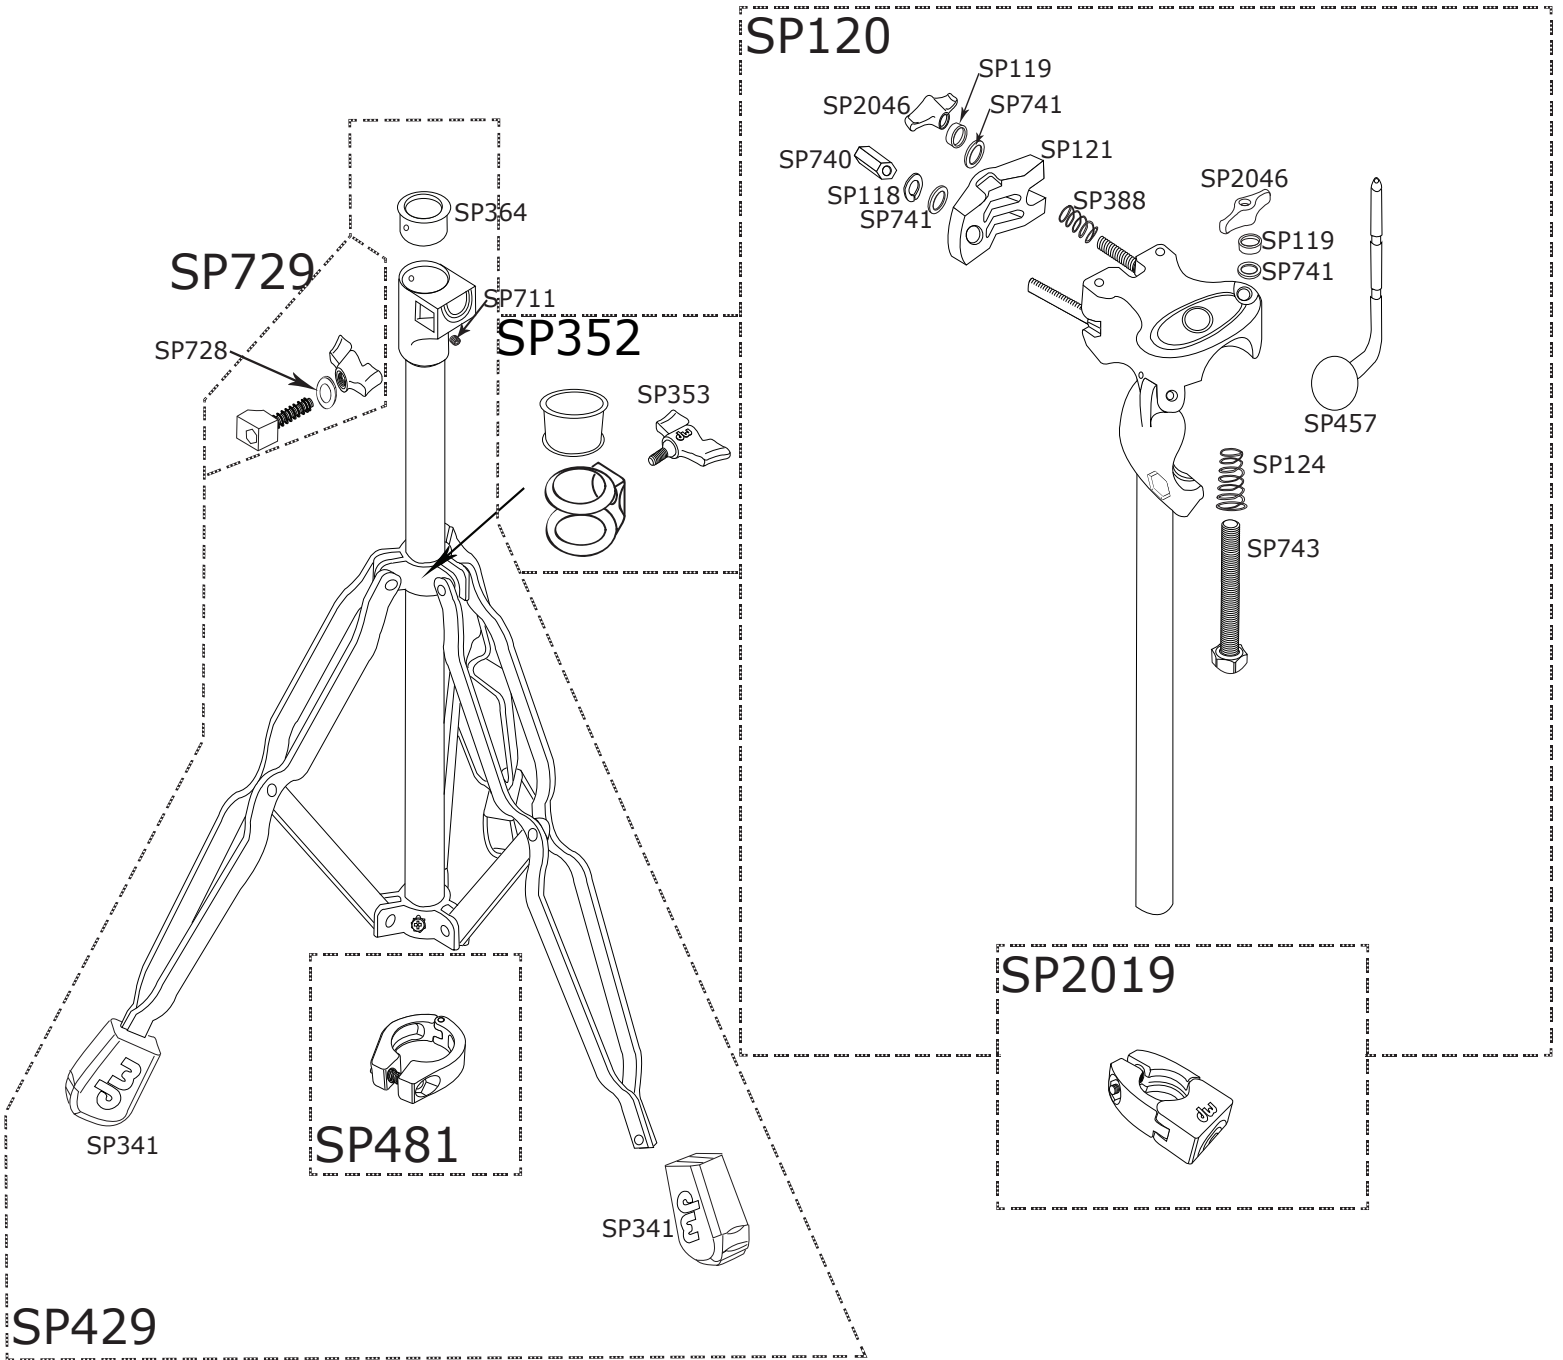

# 9991 DW Single Tom Stand

# 9991 DW Single Tom Stand

Part Number	Description
DWSP118	CLAMP NUT LOCKWASHER
DWSP119	WINGNUT SPACER
DWSP120	SINGLE TOM HOLDER ASSM. WITH 15" TUBE
DWSP121	SWING BLOCK
DWSP124	SPRING FOR BALL SOCKET
DWSP341	RUBBER FOOT
DWSP352	CLAMP
DWSP353	8MM WING SCREW
DWSP364	PLASTIC BUSHING
DWSP388	SPRING
DWSP457	1/2" TOM L-ARM (BALL-IN-SOCKET)
DWSP481	1.25" HINGED TRIPOD MEMORY LOCK
DWSP711	SET SCREW
DWSP728	WASHER
DWSP729	CLAMP SCREW
DWSP740	CLAMP NUT
DWSP741	8MM WASHER
DWSP743	CARRIAGE BOLT
DWSP2019	1" MEMORY LOCK
DWSP2046	WING NUT