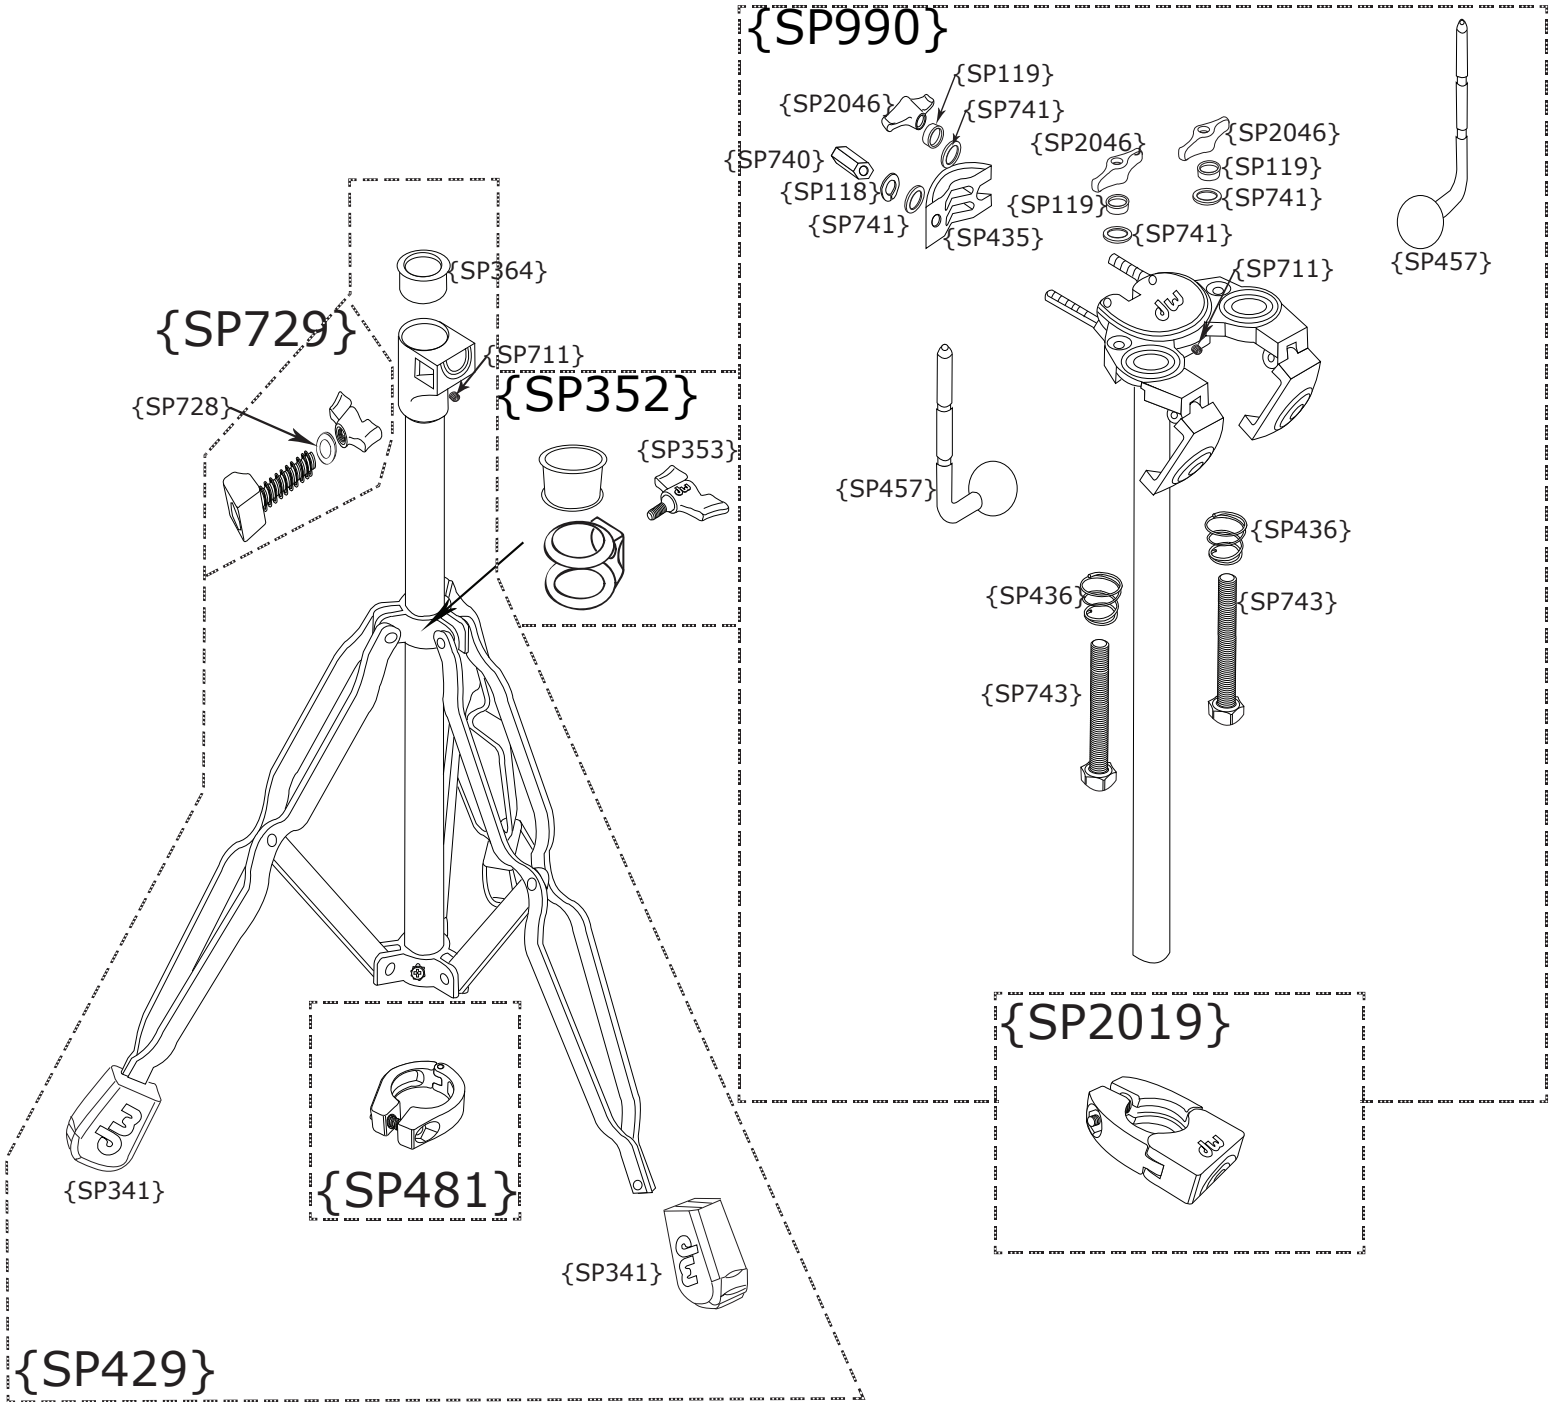

9900 DW Tom Stand

9900 DW Tom Stand

Part Number	Description
DWSP118	CLAMP NUT LOCKWASHER
DWSP119	WINGNUT SPACER
DWSP341	RUBBER FOOT
DWSP352	CLAMP
DWSP353	8MM WING SCREW
DWSP364	PLASTIC BUSHING
DWSP435	SWING BLOCK
DWSP436	BALL SOCKET SPRING
DWSP457	1/2" TOM L-ARM (BALL-IN-SOCKET)
DWSP481	1.25" HINGED TRIPOD MEMORY LOCK
DWSP711	SET SCREW
DWSP728	WASHER
DWSP729	CLAMP SCREW
DWSP740	CLAMP NUT
DWSP741	8MM WASHER
DWSP743	CARRIAGE BOLT
DWSP990	BALL IN SOCKET TYPE ASSEMBLY WITH 1" TUBE
DWSP2019	1" MEMORY LOCK
DWSP2046	WING NUT

9900 OPTIONS

9799	9900 WITH (2) DWSM799
9999	9900 WITH (1) DWSM799
DWSMQTH	5/16 X 3/4 QUICK TURN HANDLE
DWSM029	3/8" DRUM KEY SCREW
DWSP418	CYMBAL FELT WITH WASHER
DWSP419	CYMBAL FELT WITH PLASTIC GUIDE
DWSP422	1-1/8" STEEL WASHER
DWSP431	TILTER ASSEMBLY
DWSP432	CYMBAL SEAT
DWSP509	RATCHET BOLT WASHER
DWSP739	8MM WING NUT
DWSM782	1/2" HINGED MEMORY LOCK
DWSM798	DOG BONE ACCESSORY ARM
DWSP799	DWSM912 CYMBAL ARM WITH DWSM798 "DOGBONE" ACCESSORY BOOM ARM, TILTER ASSEMBLY
DWSP912	DRUM KEY SCREW
DWSP917	1/2" TUBING WITH TILTER JOINT
DWSP918	BLACK PLASTIC CYMBAL SLEEVE

9934 9900 WITH 934

9934 INCLUDES DWSM934 TUBE AND CASTING (NOT SHOWN) AND DWSM912 BOOM ARM