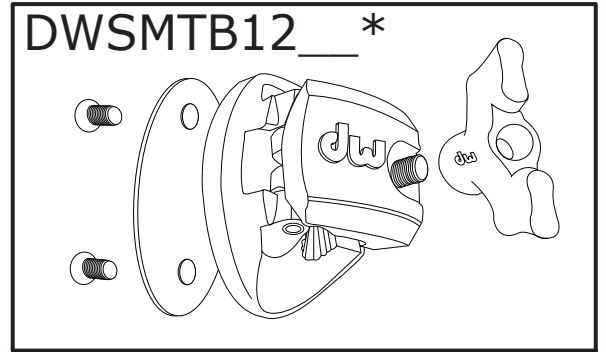

DW 9X12 Tom Drum

DW 9X12 Tom Drum

Part Number	Description
DRDHCC__**	COATED CLEAR DRUM HEAD
DRDHCL__**	CLEAR DRUM HEAD
DRSP1012__*	AIR VENT. WITH NUT AND GASKET
DRSP10140SS__*	TOM LUG COMPLETE
DRSP1022-__**_*	COUNTERHOOP, 6 EAR
DRSP1022-165__***	TRUPITCH TR- TOMS/5"SN
DRSPBADGEP03	DW EMBOSSED DRUM BADGE WITH PATENT NUMBERS
DRSPBADGES03	DW EMBOSSED DRUM BADGE WITH SERIAL NUMBERS
DRSPSTM__**_*	DW TOM MOUNTS
DWSMTB12__*	TOM MOUNT BRACKET

* REPLACE "__" WITH THE COLOR:

"CR", CHROME
 "BL", BLACK
 "GD", GOLD
 "SC", SATIN CHROME

** REPLACE "__" WITH SIZE:

"8", "10", "12", "13", "14", "15", "16", "18"

*** REPLACE "__" WITH COLOR:

"CR", CHROME
 "BR", BRASS