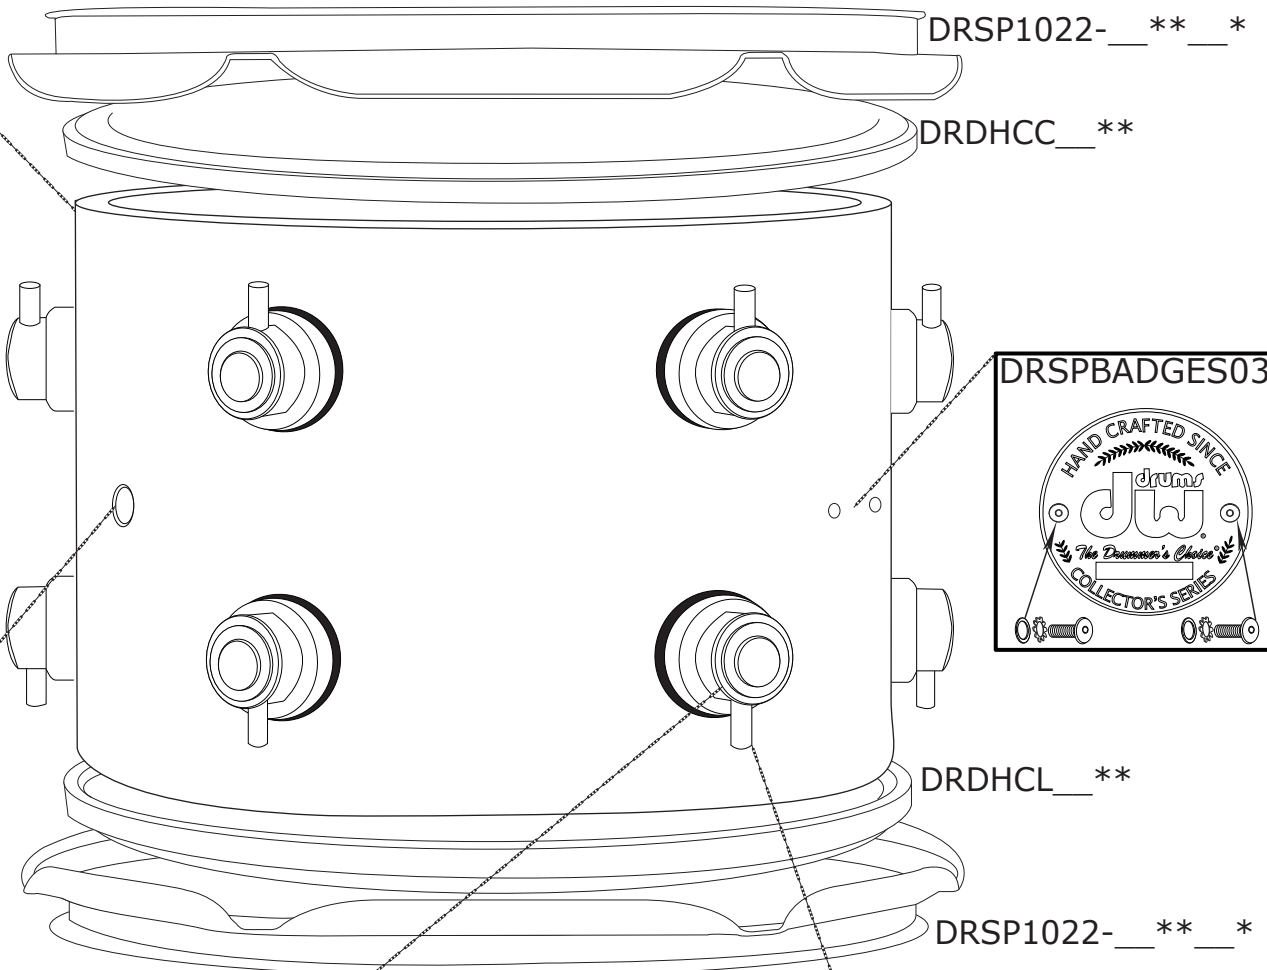

DW 9X12 Tom Drum

DW 9X12 Tom Drum

Part Number	Description
DRDHCC__**	COATED CLEAR DRUM HEAD
DRDHCL__**	CLEAR DRUM HEAD
DRSP1012__*	AIR VENT. WITH NUT AND GASKET
DRSP10140SS__*	TOM LUG COMPLETE
DRSP1022-__**_*	COUNTERHOOP, 6 EAR
DRSP1022-165__***	TRUPITCH TR- TOMS/5"SN
DRSPBADGEP03	DW EMBOSSED DRUM BADGE WITH PATENT NUMBERS
DRSPBADGES03	DW EMBOSSED DRUM BADGE WITH SERIAL NUMBERS
DRSPSTM__**_*	DW TOM MOUNTS
DWSMTB12__*	TOM MOUNT BRACKET

* REPLACE "__" WITH THE COLOR:

"CR", CHROME
 "BL", BLACK
 "GD", GOLD
 "SC", SATIN CHROME

** REPLACE "__" WITH SIZE:

"8", "10", "12", "13", "14", "15", "16", "18"

*** REPLACE "__" WITH COLOR:

"CR", CHROME
 "BR", BRASS