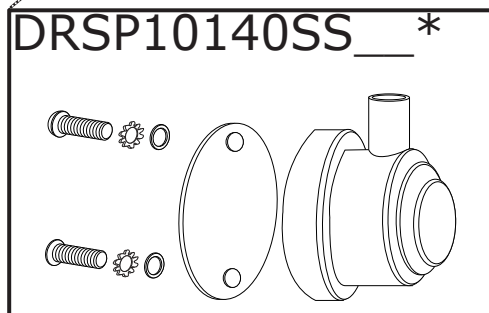

DW 9X12 Tom Drum

DW 9X12 Tom Drum

Part Number	Description
DRDHCC__**	COATED CLEAR DRUM HEAD
DRDHCL__**	CLEAR DRUM HEAD
DRSP1012__*	AIR VENT. WITH NUT AND GASKET
DRSP10140SS__*	TOM LUG COMPLETE
DRSP1022-__**_*	COUNTERHOOP, 6 EAR
DRSP1022-165__***	TRUPITCH TR- TOMS/5"SN
DRSPBADGEP03	DW EMBOSSED DRUM BADGE WITH PATENT NUMBERS
DRSPBADGES03	DW EMBOSSED DRUM BADGE WITH SERIAL NUMBERS
DRSPSTM__**_*	DW TOM MOUNTS
DWSMTB12__*	TOM MOUNT BRACKET

* REPLACE "__" WITH THE COLOR:

"CR", CHROME
 "BL", BLACK
 "GD", GOLD
 "SC", SATIN CHROME

** REPLACE "__" WITH SIZE:

"8", "10", "12", "13", "14", "15", "16", "18"

*** REPLACE "__" WITH COLOR:

"CR", CHROME
 "BR", BRASS