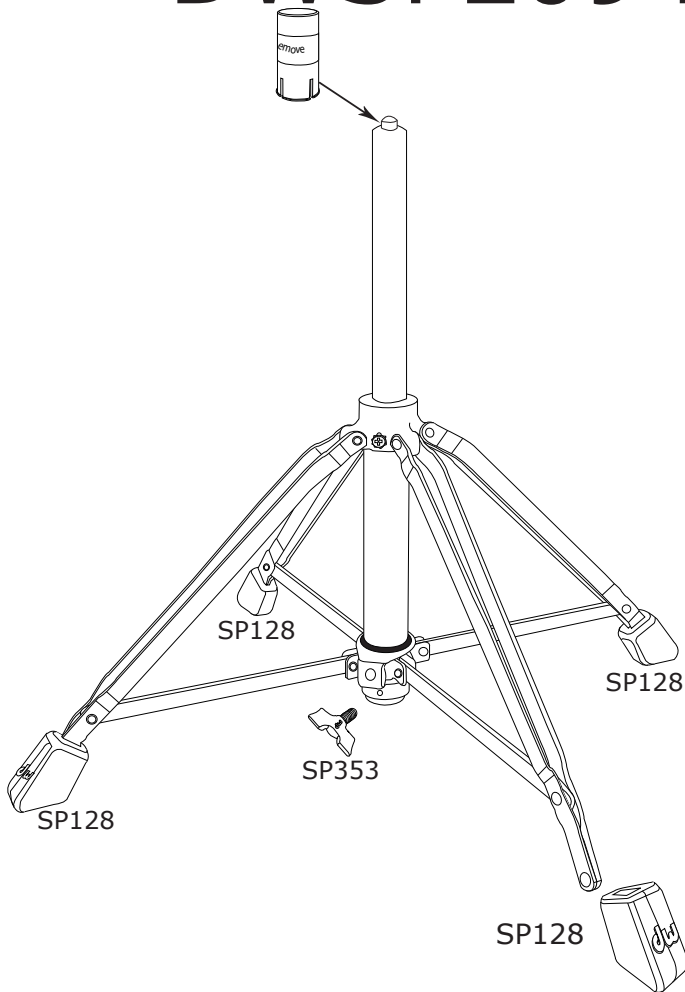

9120AL DW Throne

DWSP128	RUBBER FEET
DWSP130	M8-1.25x1" SCREW
DWSP131	M8-1.25x1 3/8" SCREW
DWSP137	SPACER
DWSP353	DW WING SCREW, 8MM
DWSP1302	WING SCREW
DWSP2077	REMOVABLE BRACKET FOR AIR LIFT THRONE
DWSP2094	AIRLIFT THRONE BASE
DWSP2096	TRACTOR TOP FOR AIRLIFT THRONE

DWSP2094

DWSP2077

DWSP2096