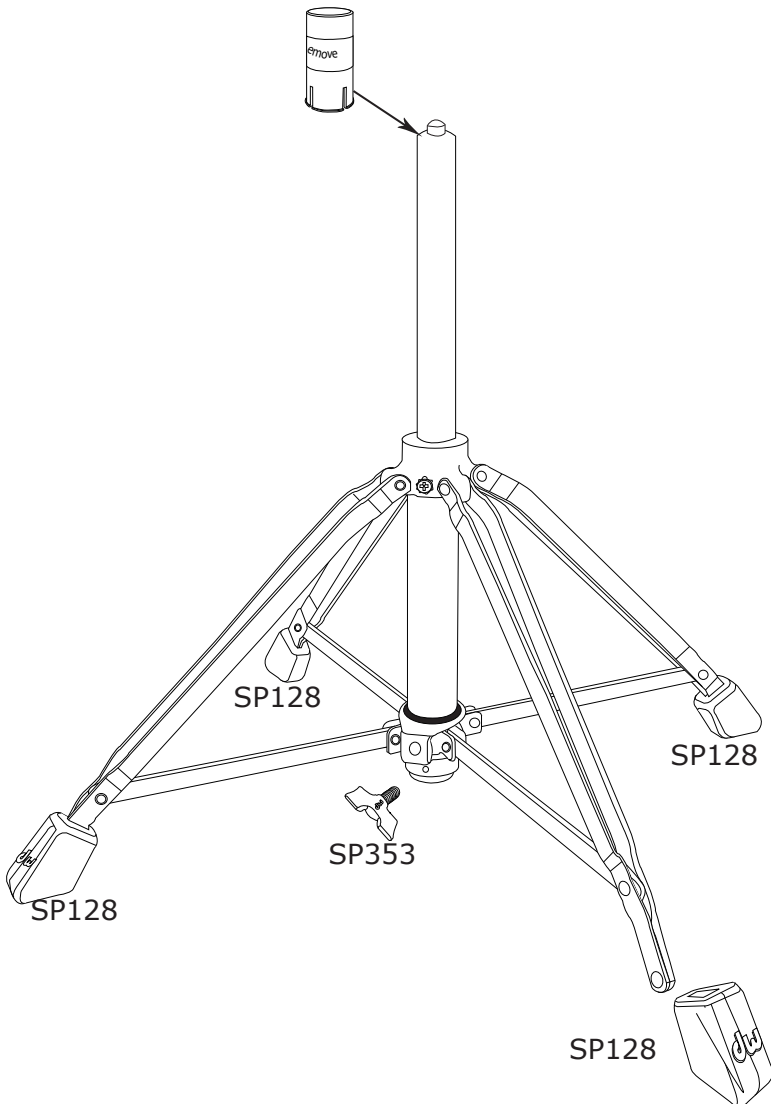

# 9100AL DW Throne

DWSP128	RUBBER FEET
DWSP130	M8-1.25x1" SCREW
DWSP131	M8-1.25x1 3/8" SCREW
DWSP137	SPACER
DWSP353	DW WING SCREW, 8MM
DWSP1302	WING SCREW
DWSP2077	REMOVABLE BRACKET FOR AIR LIFT THRONE
DWSP2094	AIRLIFT THRONE BASE
DWSP2095	ROUND TOP FOR AIRLIFT THRONE w/ BRACKET

## DWSP2094

## DWSP2095