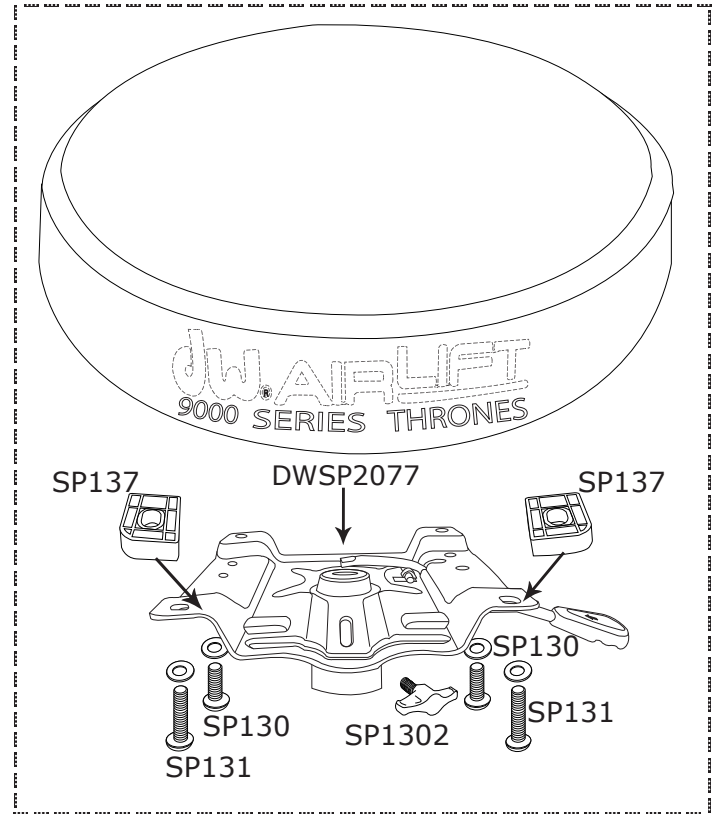

# 9100AL DW Throne

DWSP128	RUBBER FEET
DWSP130	M8-1.25x1" SCREW
DWSP131	M8-1.25x1 3/8" SCREW
DWSP137	SPACER
DWSP353	DW WING SCREW, 8MM
DWSP1302	WING SCREW
DWSP2077	REMOVABLE BRACKET FOR AIR LIFT THRONE
DWSP2094	AIRLIFT THRONE BASE
DWSP2095	ROUND TOP FOR AIRLIFT THRONE w/ BRACKET

## DWSP2094

## DWSP2095