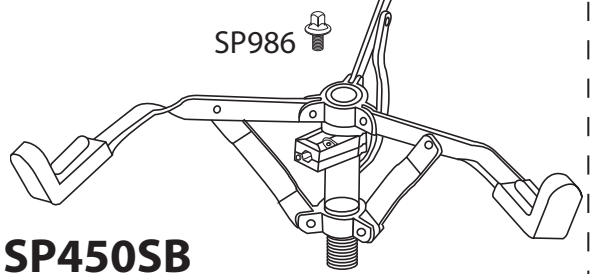

9300 DW Snare Stand

SP448

SP950

*ALL PARTS WITHIN HEAVY DASHED LINES COME AS ONE COMPLETE UNIT

SP450

SP445

SP2019

SP444

DWSPSCP9303 w/SP450SB (PICCOLO BASKET)

SP450SB

9300 DW Snare Stand

<u>Part Number</u>	<u>Description</u>
DWSPQTH125	RATCHET HANDLE
DWSP341	RUBBER FOOT
DWSP352	CLAMP AND WING SCREW
DWSP353	8MM WING SCREW
DWSP364	PLASTIC BUSHING
DWSP444	SNARE STAND TRIPOD
DWSP445	1-1/4" TUBE WITH 1" RECEIVER CASTING
DWSP447	1" TUBE WITH SOCKET
DWSP448	PIVOT FOR BASKET ARM
DWSP449	SNARE BASKET ARM
DWSP450	SNARE BASKET ASSEMBLY
DWSP451	SNARE BASKET ADJUSTMENT NUT
DWSP481	1-1/4" HINGED TRIPOD MEMORY LOCK
DWSP729	CLAMP SCREW ASSEMBLY
DWSP755	WASHER FOR SNARE STAND ADJ NUT
DWSP756	WASHER FOR SNARE BASKET
DWSP950	SNARE STAND BASKET AND UPPER TUBE ASSEMBLY
DWSP983	1-5/8" STEEL WASHER
DWSP986	SNARE BASKET ADJUSTMENT SCREW
DWSP2003	8MM SQ. HEAD SCREW (TECH LOCK) 4 PACK
DWSP2019	1" MEMORY LOCK, HINGED HALF-LOGO

9300 OPTIONS

DWCP9303	EXCHANGE STANDARD DWSP450 SNARE BASKET WITH DWSP450SB (SHOWN IN BOTTOM RIGHT BOX)
DWSP2028	6MM KEY WING SCREW FOR DWSP450