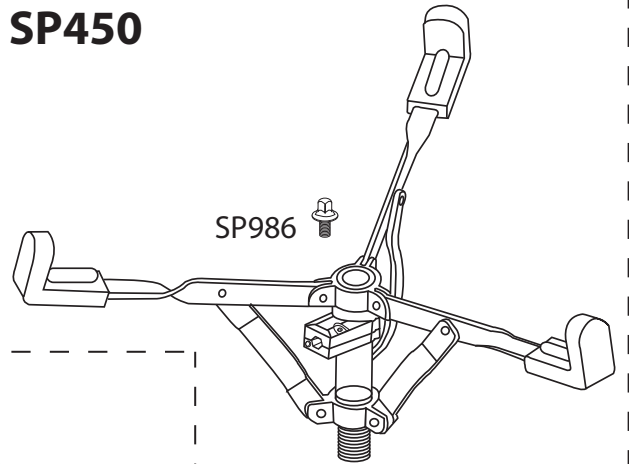

9300 DW Snare Stand

SP448

SP950

*ALL PARTS WITHIN HEAVY DASHED LINES COME AS ONE COMPLETE UNIT

SP450

SP445

SP2019

SP444

DWSPSCP9303 w/SP450SB (PICCOLO BASKET)

SP450SB

9300 DW Snare Stand

<u>Part Number</u>	<u>Description</u>
DWSPQTH125	RATCHET HANDLE
DWSP341	RUBBER FOOT
DWSP352	CLAMP AND WING SCREW
DWSP353	8MM WING SCREW
DWSP364	PLASTIC BUSHING
DWSP444	SNARE STAND TRIPOD
DWSP445	1-1/4" TUBE WITH 1" RECEIVER CASTING
DWSP447	1" TUBE WITH SOCKET
DWSP448	PIVOT FOR BASKET ARM
DWSP449	SNARE BASKET ARM
DWSP450	SNARE BASKET ASSEMBLY
DWSP451	SNARE BASKET ADJUSTMENT NUT
DWSP481	1-1/4" HINGED TRIPOD MEMORY LOCK
DWSP729	CLAMP SCREW ASSEMBLY
DWSP755	WASHER FOR SNARE STAND ADJ NUT
DWSP756	WASHER FOR SNARE BASKET
DWSP950	SNARE STAND BASKET AND UPPER TUBE ASSEMBLY
DWSP983	1-5/8" STEEL WASHER
DWSP986	SNARE BASKET ADJUSTMENT SCREW
DWSP2003	8MM SQ. HEAD SCREW (TECH LOCK) 4 PACK
DWSP2019	1" MEMORY LOCK, HINGED HALF-LOGO

9300 OPTIONS

DWCP9303	EXCHANGE STANDARD DWSP450 SNARE BASKET WITH DWSP450SB (SHOWN IN BOTTOM RIGHT BOX)
DWSP2028	6MM KEY WING SCREW FOR DWSP450