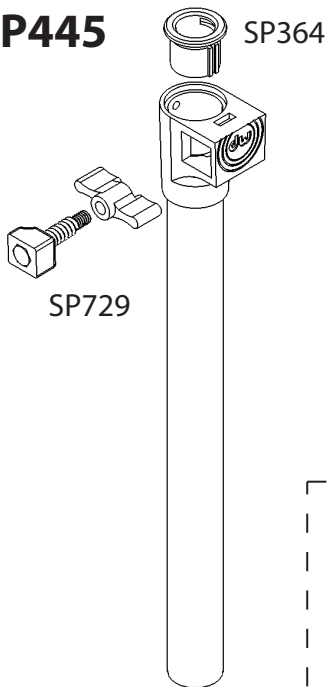

9300 DW Snare Stand

SP448

SP950

*ALL PARTS WITHIN HEAVY DASHED LINES COME AS ONE COMPLETE UNIT

SP450

SP445

SP2019

SP444

DWSPSCP9303 w/SP450SB (PICCOLO BASKET)

SP450SB

9300 DW Snare Stand

<u>Part Number</u>	<u>Description</u>
DWSPQTH125	RATCHET HANDLE
DWSP341	RUBBER FOOT
DWSP352	CLAMP AND WING SCREW
DWSP353	8MM WING SCREW
DWSP364	PLASTIC BUSHING
DWSP444	SNARE STAND TRIPOD
DWSP445	1-1/4" TUBE WITH 1" RECEIVER CASTING
DWSP447	1" TUBE WITH SOCKET
DWSP448	PIVOT FOR BASKET ARM
DWSP449	SNARE BASKET ARM
DWSP450	SNARE BASKET ASSEMBLY
DWSP451	SNARE BASKET ADJUSTMENT NUT
DWSP481	1-1/4" HINGED TRIPOD MEMORY LOCK
DWSP729	CLAMP SCREW ASSEMBLY
DWSP755	WASHER FOR SNARE STAND ADJ NUT
DWSP756	WASHER FOR SNARE BASKET
DWSP950	SNARE STAND BASKET AND UPPER TUBE ASSEMBLY
DWSP983	1-5/8" STEEL WASHER
DWSP986	SNARE BASKET ADJUSTMENT SCREW
DWSP2003	8MM SQ. HEAD SCREW (TECH LOCK) 4 PACK
DWSP2019	1" MEMORY LOCK, HINGED HALF-LOGO

9300 OPTIONS

DWCP9303	EXCHANGE STANDARD DWSP450 SNARE BASKET WITH DWSP450SB (SHOWN IN BOTTOM RIGHT BOX)
DWSP2028	6MM KEY WING SCREW FOR DWSP450