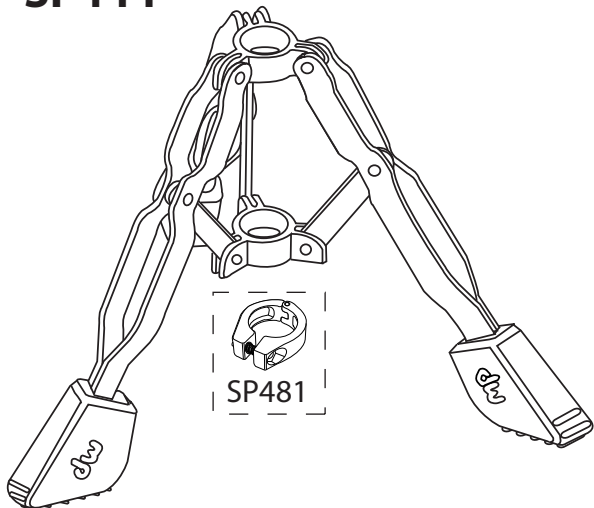

9300 DW Snare Stand

SP448

SP950

*ALL PARTS WITHIN HEAVY DASHED LINES COME AS ONE COMPLETE UNIT

SP450

SP445

SP2019

SP444

DWSPSCP9303 w/SP450SB (PICCOLO BASKET)

SP450SB

9300 DW Snare Stand

<u>Part Number</u>	<u>Description</u>
DWSPQTH125	RATCHET HANDLE
DWSP341	RUBBER FOOT
DWSP352	CLAMP AND WING SCREW
DWSP353	8MM WING SCREW
DWSP364	PLASTIC BUSHING
DWSP444	SNARE STAND TRIPOD
DWSP445	1-1/4" TUBE WITH 1" RECEIVER CASTING
DWSP447	1" TUBE WITH SOCKET
DWSP448	PIVOT FOR BASKET ARM
DWSP449	SNARE BASKET ARM
DWSP450	SNARE BASKET ASSEMBLY
DWSP451	SNARE BASKET ADJUSTMENT NUT
DWSP481	1-1/4" HINGED TRIPOD MEMORY LOCK
DWSP729	CLAMP SCREW ASSEMBLY
DWSP755	WASHER FOR SNARE STAND ADJ NUT
DWSP756	WASHER FOR SNARE BASKET
DWSP950	SNARE STAND BASKET AND UPPER TUBE ASSEMBLY
DWSP983	1-5/8" STEEL WASHER
DWSP986	SNARE BASKET ADJUSTMENT SCREW
DWSP2003	8MM SQ. HEAD SCREW (TECH LOCK) 4 PACK
DWSP2019	1" MEMORY LOCK, HINGED HALF-LOGO

9300 OPTIONS

DWCP9303	EXCHANGE STANDARD DWSP450 SNARE BASKET WITH DWSP450SB (SHOWN IN BOTTOM RIGHT BOX)
DWSP2028	6MM KEY WING SCREW FOR DWSP450