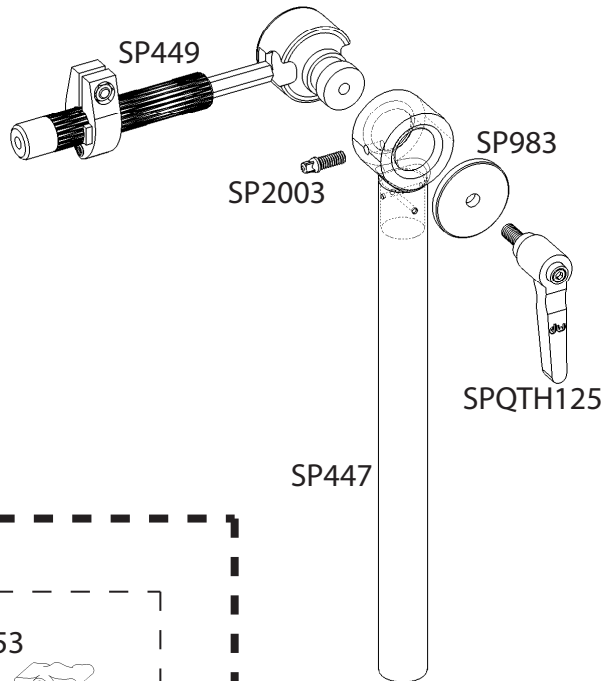

9300 DW Snare Stand

SP448

SP950

*ALL PARTS WITHIN HEAVY DASHED LINES COME AS ONE COMPLETE UNIT

SP450

SP445

SP2019

SP444

DWSPSCP9303 w/SP450SB (PICCOLO BASKET)

SP450SB

9300 DW Snare Stand

<u>Part Number</u>	<u>Description</u>
DWSPQTH125	RATCHET HANDLE
DWSP341	RUBBER FOOT
DWSP352	CLAMP AND WING SCREW
DWSP353	8MM WING SCREW
DWSP364	PLASTIC BUSHING
DWSP444	SNARE STAND TRIPOD
DWSP445	1-1/4" TUBE WITH 1" RECEIVER CASTING
DWSP447	1" TUBE WITH SOCKET
DWSP448	PIVOT FOR BASKET ARM
DWSP449	SNARE BASKET ARM
DWSP450	SNARE BASKET ASSEMBLY
DWSP451	SNARE BASKET ADJUSTMENT NUT
DWSP481	1-1/4" HINGED TRIPOD MEMORY LOCK
DWSP729	CLAMP SCREW ASSEMBLY
DWSP755	WASHER FOR SNARE STAND ADJ NUT
DWSP756	WASHER FOR SNARE BASKET
DWSP950	SNARE STAND BASKET AND UPPER TUBE ASSEMBLY
DWSP983	1-5/8" STEEL WASHER
DWSP986	SNARE BASKET ADJUSTMENT SCREW
DWSP2003	8MM SQ. HEAD SCREW (TECH LOCK) 4 PACK
DWSP2019	1" MEMORY LOCK, HINGED HALF-LOGO

9300 OPTIONS

DWCP9303	EXCHANGE STANDARD DWSP450 SNARE BASKET WITH DWSP450SB (SHOWN IN BOTTOM RIGHT BOX)
DWSP2028	6MM KEY WING SCREW FOR DWSP450