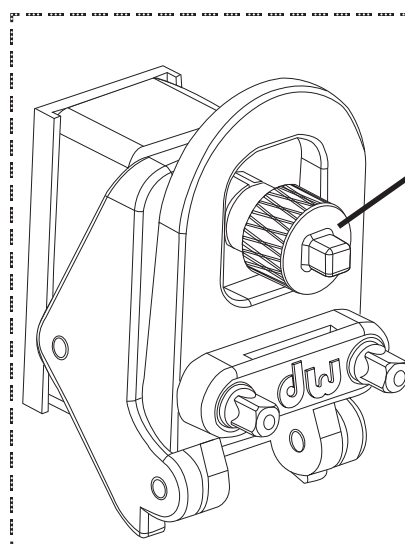

## MAG-THROWOFF

TENSION  
ADJUSTMENT  
KNOB

## Part Number Description

DRSPCH_**B_*	DW BATTER SNARE TRUE HOOP
DRSPCH_**S_*	DW SNARE SIDE TRUE HOOP
DRDHCW_**	COATED SNARE DRUM HEAD W/ TUNING SEQUENCE
DRDHSS_**	CLEAR SNARE BOTTOM HEAD
DRSP1012_*	AIR VENT ASSEMBLY
DRSPBADGEL08	DW BLACK/SILVER LOGO BADGE,GASKET&FASTENER
DRSPBADGES08	DW BLACK/SILVER SERIAL BADGE,GASKET&FASTENER
DRSP10140DD_*	SNARE LUG ASSEMBLY
DRSP003	LUG SCREW W/ WASHERS 1/2in (10 PACK)
DWSP2155	BLACK PLASTIC INSERT FOR LUG
DRSP1001	LUG GASKET, TOM/SNARE, 10 pack