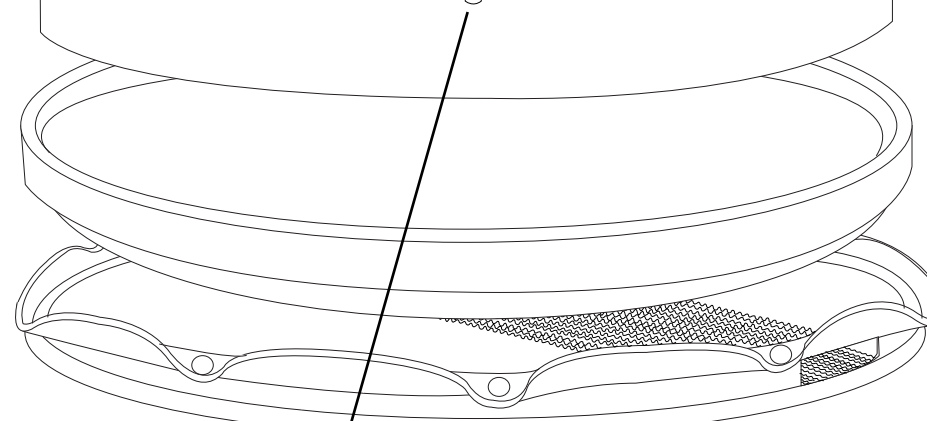

DRDHSS_**

DRSPCH_**S_*