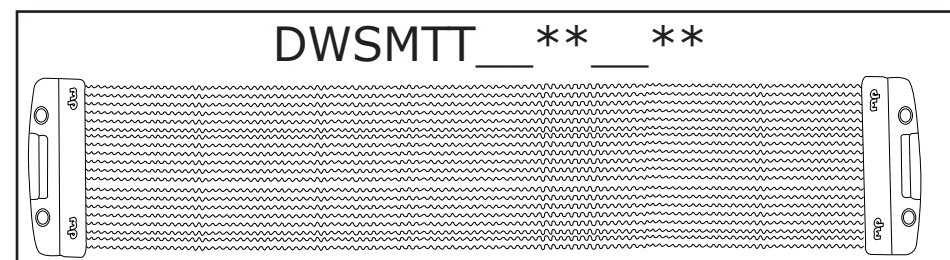

## MAG-THROWOFF

TENSION  
ADJUSTMENT  
KNOB