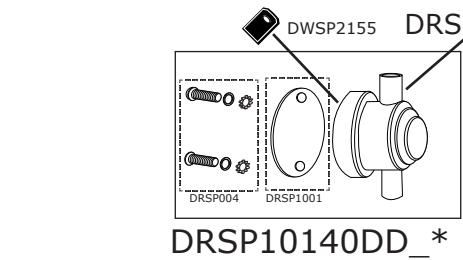

DW Collector's Series Snare Drum

DRSPCH_**B_*

3P-BUTT PLATE

DRDHWC_**

DRDHSS_**

DRSPCH_**S_*

Brass / Stainless
Rods also available

MAG-THROWOFF

TENSION
ADJUSTMENT
KNOB