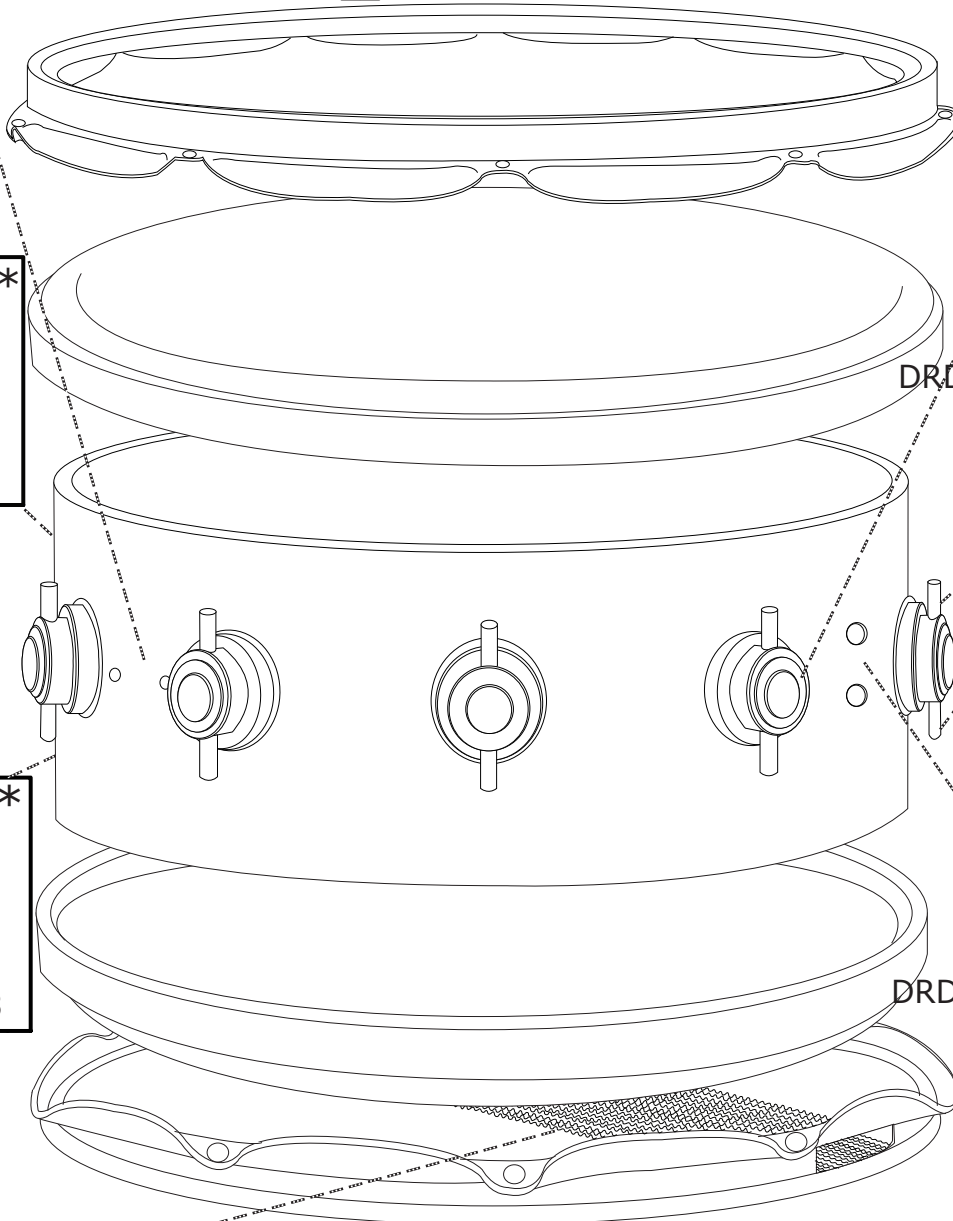

# DW 14" Collector's Snare Drum

DRSP1009-14\_\_\*

DRSP1022-165\_\_\*6

DRSP10140DD\_\_\*

DRDHWC14

DRDHSS14

DRSP1021-14\_\_\*

# DW 14" Collector's Snare Drum

Part Number	Description
DRSP1012__*	AIR VENT, WITH NUT AND GASKET
DRSP10140DD__*	SNARE LUG COMPLETE
DRSPBADGES03	DW EMBOSSED DRUM BADGE WITH SERIAL NUMBERS
DRSPDTA-__*	DELTA THROW-OFF
DWSMTT2014	DW TRUETONE 14" S/D 20 STRAND SNARE WIRE
DWSP1323	RUBBER BUTT PLATE GASKET
DRDHCW14	14" COATED DRUM HEAD WITH TUNING SEQUENCE
DRDHSS14	14" CLEAR SNARE BOTTOM HEAD
DRSP001__*	BUTT PLATE ASSEMBLY
DRSP1009-14__*	BATTER SIDE SNARE COUNTER HOOP. 14"
DRSP1021-14__*	SNARE SIDE SNARE COUNTER HOOP. 14"
DRSP1022-165__*6	1-5/8" TENSION ROD (6 pk)