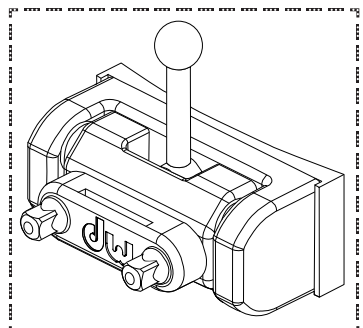

DW Collector's Series Snare Drum

DRSPCH_**B_*

3P-BUTT PLATE

DRDHWC_**

DRDHSS_**

DRSPCH_**S_*

Brass / Stainless
Rods also available

MAG-THROWOFF

TENSION
ADJUSTMENT
KNOB