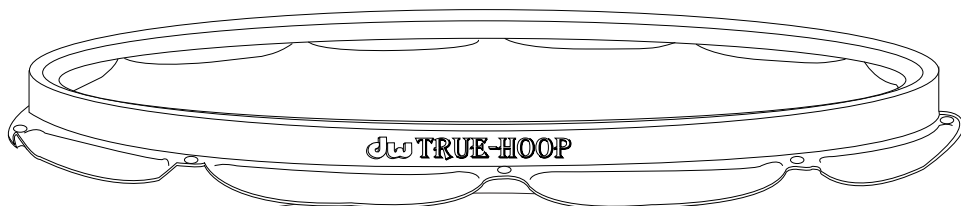

DW Collector's Series Snare Drum

DRSPCH_**B_*