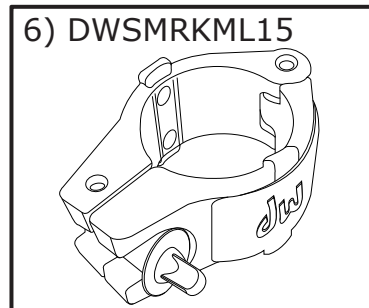

# RKSIDE DW Side Rack System

# RKSIDE DW Side Rack System

Part Number	Description
1) DWSMRKFEET	RUBBER FEET
2) DWSMRKDRKY	HI-TORQUE DRUM KEY
3) DWSMRKC15K	DW RACK 1.5-1.5 W/DRUMKEY SCR
4) DWSMRKC15T	DW RACK 1.5 - 1.5 T-LEG CLAMP
5) DWSMRKC15V	DW RACK 1.5" V RACK CLAMP
6) DWSMRKML15	DW RACK 1.5" HINGED MEMORY LOCK
DWCPRKB24S	DW RACK 24 INCH STRAIGHT BAR
DWCPRKB36S	DW RACK 36 INCH STRAIGHT BAR

## OPTIONS

DWSMRKNPLV  
 DWCPRKCAST  
 DWSM912  
 DWSM934  
 DWSMRKTTCA

NAMEPLATE WITH LEVEL  
 RACK CASTER (2 PACK)  
 1/2X18 BOOM CYMBAL ARM  
 3/4" X 18" (912) BOOM ARM  
 1.5" - .75" TUBE TOP  
 CYMBAL ADAPTER