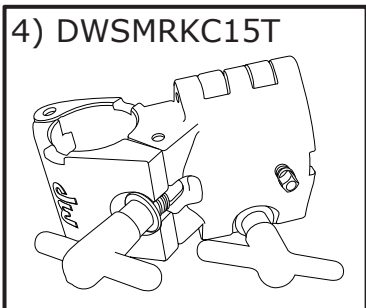

# RKSIDE DW Side Rack System

# RKSIDE DW Side Rack System

Part Number	Description
1) DWSMRKFEET	RUBBER FEET
2) DWSMRKDRKY	HI-TORQUE DRUM KEY
3) DWSMRKC15K	DW RACK 1.5-1.5 W/DRUMKEY SCR
4) DWSMRKC15T	DW RACK 1.5 - 1.5 T-LEG CLAMP
5) DWSMRKC15V	DW RACK 1.5" V RACK CLAMP
6) DWSMRKML15	DW RACK 1.5" HINGED MEMORY LOCK
DWCPRKB24S	DW RACK 24 INCH STRAIGHT BAR
DWCPRKB36S	DW RACK 36 INCH STRAIGHT BAR

## OPTIONS

DWSMRKNPLV  
 DWCPRKCAST  
 DWSM912  
 DWSM934  
 DWSMRKTTCA

NAMEPLATE WITH LEVEL  
 RACK CASTER (2 PACK)  
 1/2X18 BOOM CYMBAL ARM  
 3/4" X 18" (912) BOOM ARM  
 1.5" - .75" TUBE TOP  
 CYMBAL ADAPTER