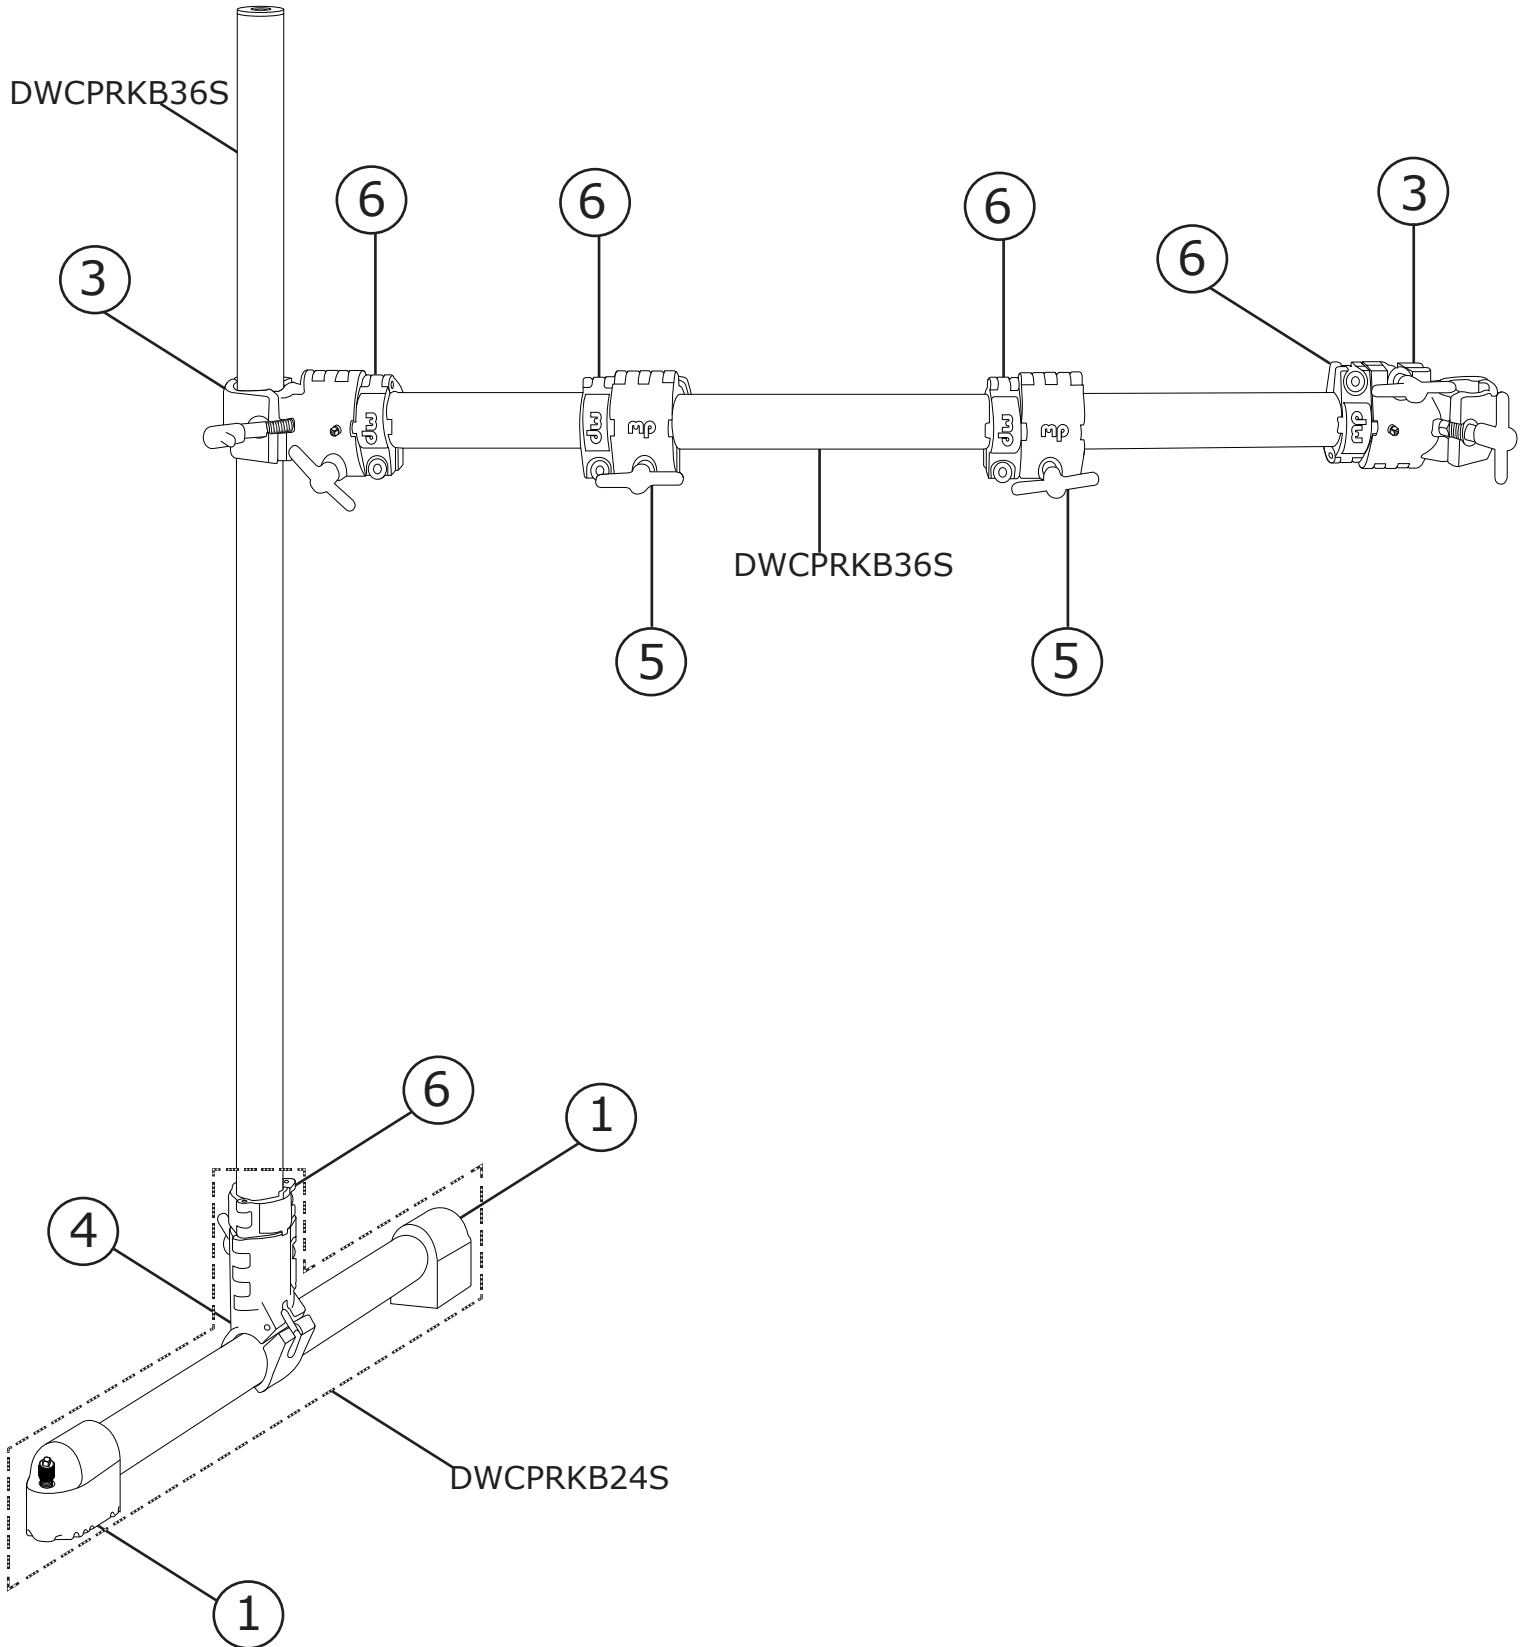

# RKSIDE DW Side Rack System

# RKSIDE DW Side Rack System

Part Number	Description
1) DWSMRKFEET	RUBBER FEET
2) DWSMRKDRKY	HI-TORQUE DRUM KEY
3) DWSMRKC15K	DW RACK 1.5-1.5 W/DRUMKEY SCR
4) DWSMRKC15T	DW RACK 1.5 - 1.5 T-LEG CLAMP
5) DWSMRKC15V	DW RACK 1.5" V RACK CLAMP
6) DWSMRKML15	DW RACK 1.5" HINGED MEMORY LOCK
DWCPRKB24S	DW RACK 24 INCH STRAIGHT BAR
DWCPRKB36S	DW RACK 36 INCH STRAIGHT BAR

## OPTIONS

DWSMRKNPLV  
 DWCPRKCAST  
 DWSM912  
 DWSM934  
 DWSMRKTTCA

NAMEPLATE WITH LEVEL  
 RACK CASTER (2 PACK)  
 1/2X18 BOOM CYMBAL ARM  
 3/4" X 18" (912) BOOM ARM  
 1.5" - .75" TUBE TOP  
 CYMBAL ADAPTER