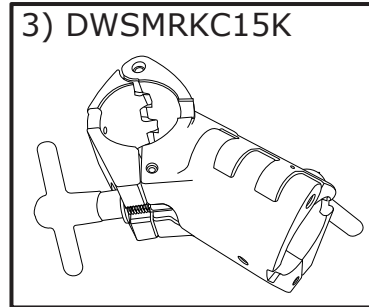

# RKSIDE DW Side Rack System

# RKSIDE DW Side Rack System

Part Number	Description
1) DWSMRKFEET	RUBBER FEET
2) DWSMRKDRKY	HI-TORQUE DRUM KEY
3) DWSMRKC15K	DW RACK 1.5-1.5 W/DRUMKEY SCR
4) DWSMRKC15T	DW RACK 1.5 - 1.5 T-LEG CLAMP
5) DWSMRKC15V	DW RACK 1.5" V RACK CLAMP
6) DWSMRKML15	DW RACK 1.5" HINGED MEMORY LOCK
DWCPRKB24S	DW RACK 24 INCH STRAIGHT BAR
DWCPRKB36S	DW RACK 36 INCH STRAIGHT BAR

## OPTIONS

DWSMRKNPLV  
 DWCPRKCAST  
 DWSM912  
 DWSM934  
 DWSMRKTTCA

NAMEPLATE WITH LEVEL  
 RACK CASTER (2 PACK)  
 1/2X18 BOOM CYMBAL ARM  
 3/4" X 18" (912) BOOM ARM  
 1.5" - .75" TUBE TOP  
 CYMBAL ADAPTER