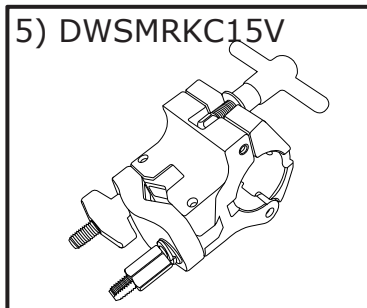

# RKSIDE DW Side Rack System

# RKSIDE DW Side Rack System

Part Number	Description
1) DWSMRKFEET	RUBBER FEET
2) DWSMRKDRKY	HI-TORQUE DRUM KEY
3) DWSMRKC15K	DW RACK 1.5-1.5 W/DRUMKEY SCR
4) DWSMRKC15T	DW RACK 1.5 - 1.5 T-LEG CLAMP
5) DWSMRKC15V	DW RACK 1.5" V RACK CLAMP
6) DWSMRKML15	DW RACK 1.5" HINGED MEMORY LOCK
DWCPRKB24S	DW RACK 24 INCH STRAIGHT BAR
DWCPRKB36S	DW RACK 36 INCH STRAIGHT BAR

## OPTIONS

DWSMRKNPLV  
 DWCPRKCAST  
 DWSM912  
 DWSM934  
 DWSMRKTTCA

NAMEPLATE WITH LEVEL  
 RACK CASTER (2 PACK)  
 1/2X18 BOOM CYMBAL ARM  
 3/4" X 18" (912) BOOM ARM  
 1.5" - .75" TUBE TOP  
 CYMBAL ADAPTER