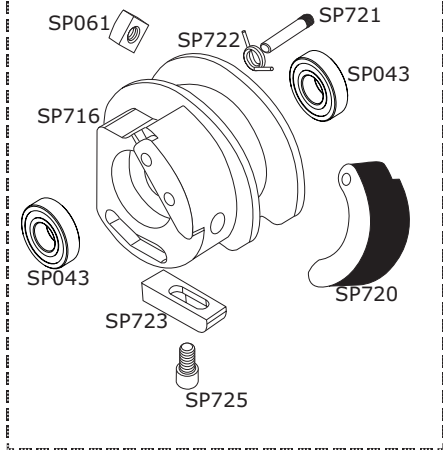

9000 DW Single Pedal

SP088

SP009

9000 DW Single Pedal

Part Number	Description
DWSP009	FOOTBOARD ASSY, WITH HINGE,HEEL, BLOCK
DWSP020	SPRING WITH FELT INSERT
DWSP021	10-32 X 1.95 SPRING SCREW
DWSP023	SPRING HEX LOCKNUT
DWSP029	3/8" DRUM KEY SCREW (4 PACK)
DWSP030	1/2" BEARING RETAINER FOR POST
DWSP031	KNURLED PEDAL SPUR
DWSP032	WING SCREW
DWSP035	7/8" BUSHING
DWSP037	SPUR COMPRESSION SPRING
DWSP043	1-1/8" BEARING
DWSP047	1/2" SPACER
DWSP048	RIGHT SIDE ROCKER SCREW
DWSP049	RIGHT SIDE UPPER STEEL ROCKER
DWSP051	LOWER SPRING HOLDER
DWSP053	5" SHAFT
DWSP061	1/4-20, SQUARE NUT (FOR TOECLAMP & 9000 CAM)
DWSP062	TOE CLAMP SCREW
DWSP068	TOE CLAMP
DWSP082	KNURLED STEP
DWSP083	SPRING
DWSP088	9000/9002 CAM ASSEMBLY
DWSP093	SPRING ASSEMBLY
DWSP101	TWO WAY BEATER (SMART PACK)
DWSP108	1/4-20 KNURLED STEP NUT
DWSP113	9000 SINGLE PEDAL BASE CASTING ONLY
DWSP217	LOWER ROCKER
DWSP258	1/2" OD 3/16" ID PRECISION DELTA BEARING
DWSP701	BACK HEEL SCREW (3 PACK)
DWSP704	SCREW, NUT AND WASHER FOR PEDAL CHAIN
DWSP705	SCREW WITH WASHER FOR HINGE
DWSP711	10-24 X 1/4" SET SCREW
DWSP716	PRIMARY CAM
DWSP720	CAM ADJUSTER
DWSP721	PIN
DWSP722	TORSION SPRING
DWSP723	SLIDE
DWSP725	1/4-20 X 5/16 LG SCREW
DWSP809	3-WAY KEY
DWSP901	FLAT PHIL SMS (4 PACK)
DWSP902	SCREW FOR BASEPLATE
DWSP997L	TOE CLAMP LEVEL ASSEMBLY
DWSP1000	PLASTIC MOLDED KEY CLIP WITH SCREW
DWSP1090	9000 PEDAL PLATE ONLY WITH VELCRO
DWSP1201	HEEL
DWSP1204S	CHAIN
DWSP1207	BEARING HINGE (RED)
DWSP2029	1/4-20 X 1/2" CHROME DRUM KEY SCREW
DWSP9000FO	FOOTBOARD