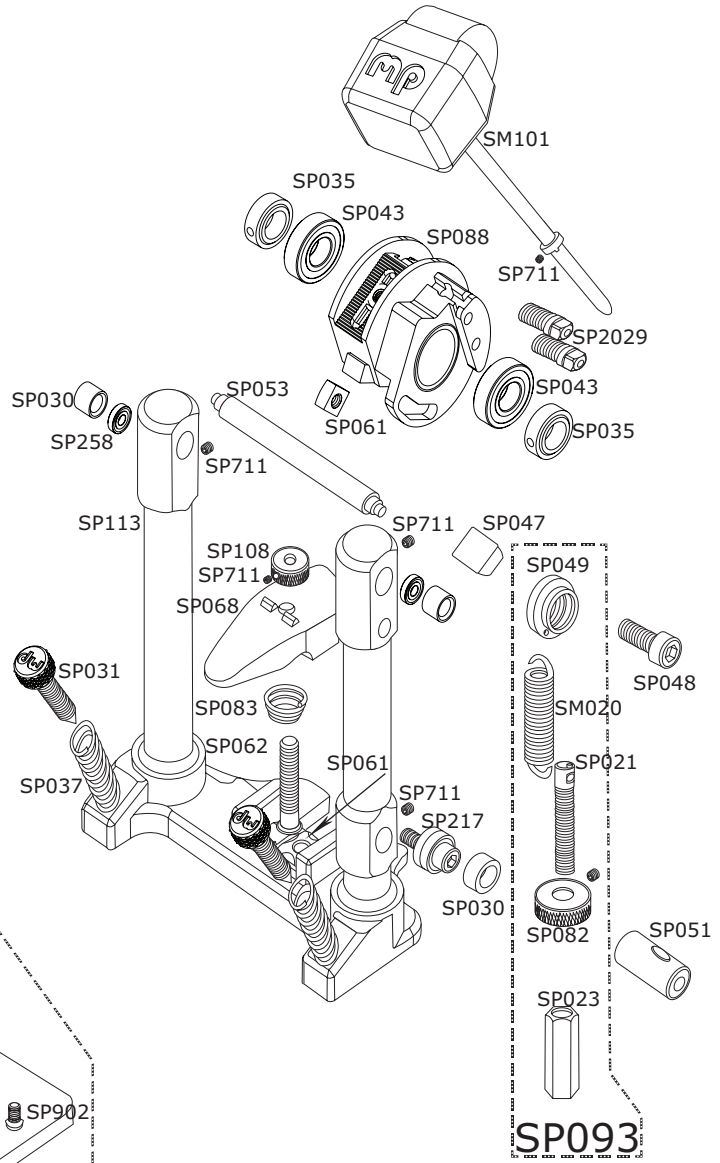

9000 DW Single Pedal

SP088

SP009

9000 DW Single Pedal

Part Number	Description
DWSP009	FOOTBOARD ASSY, WITH HINGE,HEEL, BLOCK
DWSP020	SPRING WITH FELT INSERT
DWSP021	10-32 X 1.95 SPRING SCREW
DWSP023	SPRING HEX LOCKNUT
DWSP029	3/8" DRUM KEY SCREW (4 PACK)
DWSP030	1/2" BEARING RETAINER FOR POST
DWSP031	KNURLED PEDAL SPUR
DWSP032	WING SCREW
DWSP035	7/8" BUSHING
DWSP037	SPUR COMPRESSION SPRING
DWSP043	1-1/8" BEARING
DWSP047	1/2" SPACER
DWSP048	RIGHT SIDE ROCKER SCREW
DWSP049	RIGHT SIDE UPPER STEEL ROCKER
DWSP051	LOWER SPRING HOLDER
DWSP053	5" SHAFT
DWSP061	1/4-20, SQUARE NUT (FOR TOECLAMP & 9000 CAM)
DWSP062	TOE CLAMP SCREW
DWSP068	TOE CLAMP
DWSP082	KNURLED STEP
DWSP083	SPRING
DWSP088	9000/9002 CAM ASSEMBLY
DWSP093	SPRING ASSEMBLY
DWSP101	TWO WAY BEATER (SMART PACK)
DWSP108	1/4-20 KNURLED STEP NUT
DWSP113	9000 SINGLE PEDAL BASE CASTING ONLY
DWSP217	LOWER ROCKER
DWSP258	1/2" OD 3/16" ID PRECISION DELTA BEARING
DWSP701	BACK HEEL SCREW (3 PACK)
DWSP704	SCREW, NUT AND WASHER FOR PEDAL CHAIN
DWSP705	SCREW WITH WASHER FOR HINGE
DWSP711	10-24 X 1/4" SET SCREW
DWSP716	PRIMARY CAM
DWSP720	CAM ADJUSTER
DWSP721	PIN
DWSP722	TORSION SPRING
DWSP723	SLIDE
DWSP725	1/4-20 X 5/16 LG SCREW
DWSP809	3-WAY KEY
DWSP901	FLAT PHIL SMS (4 PACK)
DWSP902	SCREW FOR BASEPLATE
DWSP997L	TOE CLAMP LEVEL ASSEMBLY
DWSP1000	PLASTIC MOLDED KEY CLIP WITH SCREW
DWSP1090	9000 PEDAL PLATE ONLY WITH VELCRO
DWSP1201	HEEL
DWSP1204S	CHAIN
DWSP1207	BEARING HINGE (RED)
DWSP2029	1/4-20 X 1/2" CHROME DRUM KEY SCREW
DWSP9000FO	FOOTBOARD