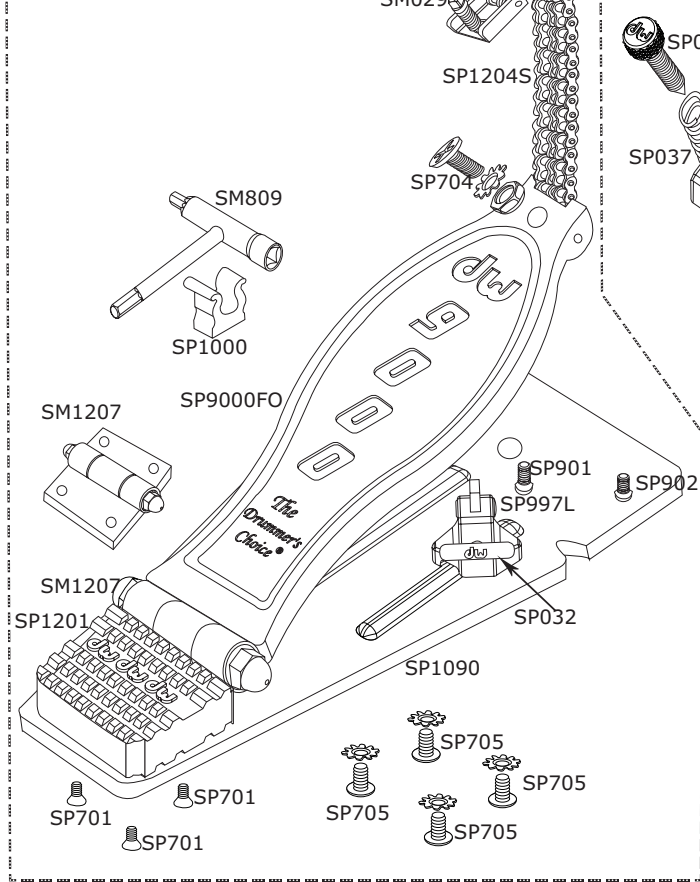

9000 DW Single Pedal

SP088

SP009

9000 DW Single Pedal

Part Number	Description
DWSP009	FOOTBOARD ASSY, WITH HINGE,HEEL, BLOCK
DWSP020	SPRING WITH FELT INSERT
DWSP021	10-32 X 1.95 SPRING SCREW
DWSP023	SPRING HEX LOCKNUT
DWSP029	3/8" DRUM KEY SCREW (4 PACK)
DWSP030	1/2" BEARING RETAINER FOR POST
DWSP031	KNURLED PEDAL SPUR
DWSP032	WING SCREW
DWSP035	7/8" BUSHING
DWSP037	SPUR COMPRESSION SPRING
DWSP043	1-1/8" BEARING
DWSP047	1/2" SPACER
DWSP048	RIGHT SIDE ROCKER SCREW
DWSP049	RIGHT SIDE UPPER STEEL ROCKER
DWSP051	LOWER SPRING HOLDER
DWSP053	5" SHAFT
DWSP061	1/4-20, SQUARE NUT (FOR TOECLAMP & 9000 CAM)
DWSP062	TOE CLAMP SCREW
DWSP068	TOE CLAMP
DWSP082	KNURLED STEP
DWSP083	SPRING
DWSP088	9000/9002 CAM ASSEMBLY
DWSP093	SPRING ASSEMBLY
DWSP101	TWO WAY BEATER (SMART PACK)
DWSP108	1/4-20 KNURLED STEP NUT
DWSP113	9000 SINGLE PEDAL BASE CASTING ONLY
DWSP217	LOWER ROCKER
DWSP258	1/2" OD 3/16" ID PRECISION DELTA BEARING
DWSP701	BACK HEEL SCREW (3 PACK)
DWSP704	SCREW, NUT AND WASHER FOR PEDAL CHAIN
DWSP705	SCREW WITH WASHER FOR HINGE
DWSP711	10-24 X 1/4" SET SCREW
DWSP716	PRIMARY CAM
DWSP720	CAM ADJUSTER
DWSP721	PIN
DWSP722	TORSION SPRING
DWSP723	SLIDE
DWSP725	1/4-20 X 5/16 LG SCREW
DWSP809	3-WAY KEY
DWSP901	FLAT PHIL SMS (4 PACK)
DWSP902	SCREW FOR BASEPLATE
DWSP997L	TOE CLAMP LEVEL ASSEMBLY
DWSP1000	PLASTIC MOLDED KEY CLIP WITH SCREW
DWSP1090	9000 PEDAL PLATE ONLY WITH VELCRO
DWSP1201	HEEL
DWSP1204S	CHAIN
DWSP1207	BEARING HINGE (RED)
DWSP2029	1/4-20 X 1/2" CHROME DRUM KEY SCREW
DWSP9000FO	FOOTBOARD