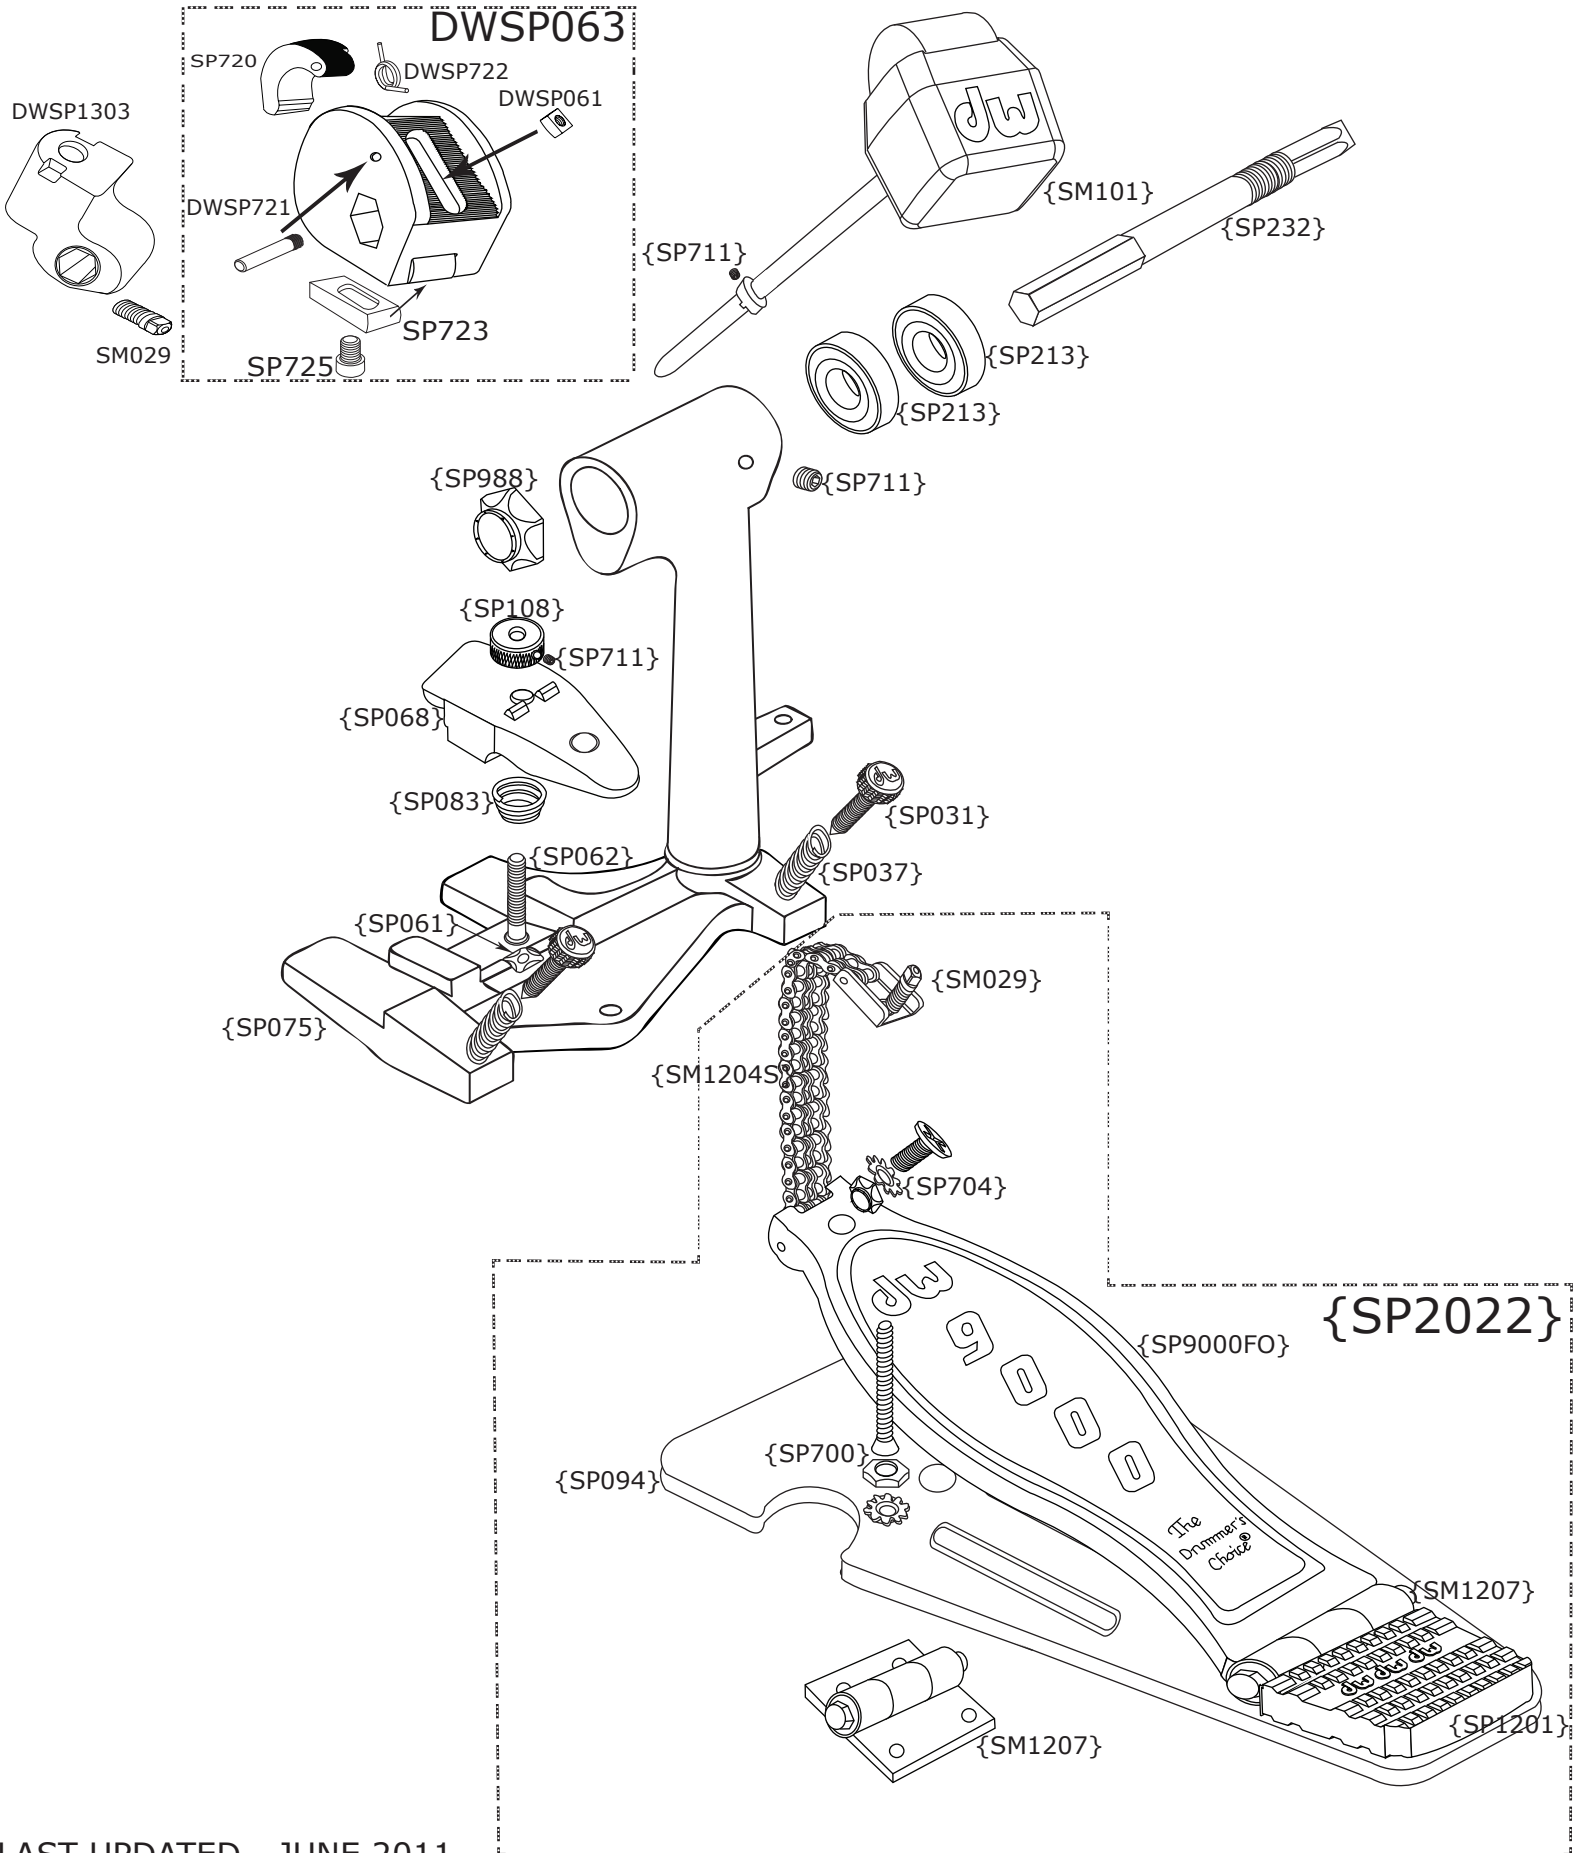

# 9002 DW Double Pedal Auxiliary

## Part Number Description

DWSM029	3/8" DRUM KEY SCREW (4 PACK)
DWSP031	PEDAL SPUR ONLY, KNURLED, 3K/5K/9K/BOA
DWSP032	WING SCREW, TOE CLAMP BLOCK 5/16-18 x 1i
DWSP037	SPRING ONLY FOR DWSP031 PEDAL SPUR
DWSP061	SQUARE NUT, 1/4-20 5000 TOE/9000 CAM/BOA
DWSP062	TOE CLAMP SCREW FLAT PHIL 1-5/8 1/4-20
DWSP063	9002 AUXILIARY CAM
DWSP068H	TOE CLAMP W/ MOUNTING HOLE FOR SCREW/NUT
DWSP075	SINGLE POST BASE CASTING
DWSP083	SPRING FOR TOE CLAMP SCREW
DWSP094	PLATE FOR 9002 AUXILIARY SIDE
DWSM101	TWO WAY BEATER - SMART PACK
DWSP108	KNURLED NUT (NO STEP) 1/4-20 (TOE CLAMP)
DWSP115	AUXILIARY SIDE BASE CASTING FOR 9002
DWSP213	7/8inch OD PRECISION BEARING FOR SQUARE
DWSP232	HEX SHAFT FOR #075
DWSP700	SCREW, NUT & WASHERS BASE CASTING 2 PACK
DWSP701	BACK HEEL SCREW (3 pack)
DWSP704	SCREW AND NUT FOR CHAIN
DWSP711	SOC SCREW (BASE CASTING BUSH)
DWSP720	CAM ADJUSTER FOR 9000/9002 PRIMARY CAM
DWSP721	PIN FOR 9000 CAM ADJUSTER
DWSP722	TORSION SPRING FOR 9000 CAM
DWSP723	SLIDE FOR 9000 CAM ADJUSTER
DWSP725	SCREW, 1/4-20 X 5/16 for 9000 CAM SLIDE
DWSP988	HEX NUT FOR #232 HEX SHAFT
DWSP1201	DELTA II HEEL CASTING
DWSM1204S	CHAIN FOR 9000 PEDAL
DWSM1207	DELTA II BEARING HINGE
DWSP2022	AUX FTBD ASSY
DWSP2029	KEY SCREW, 1/4-20 x 1/2inch
DWSP9000FO	9000 PEDAL FOOTBOARD ONLY