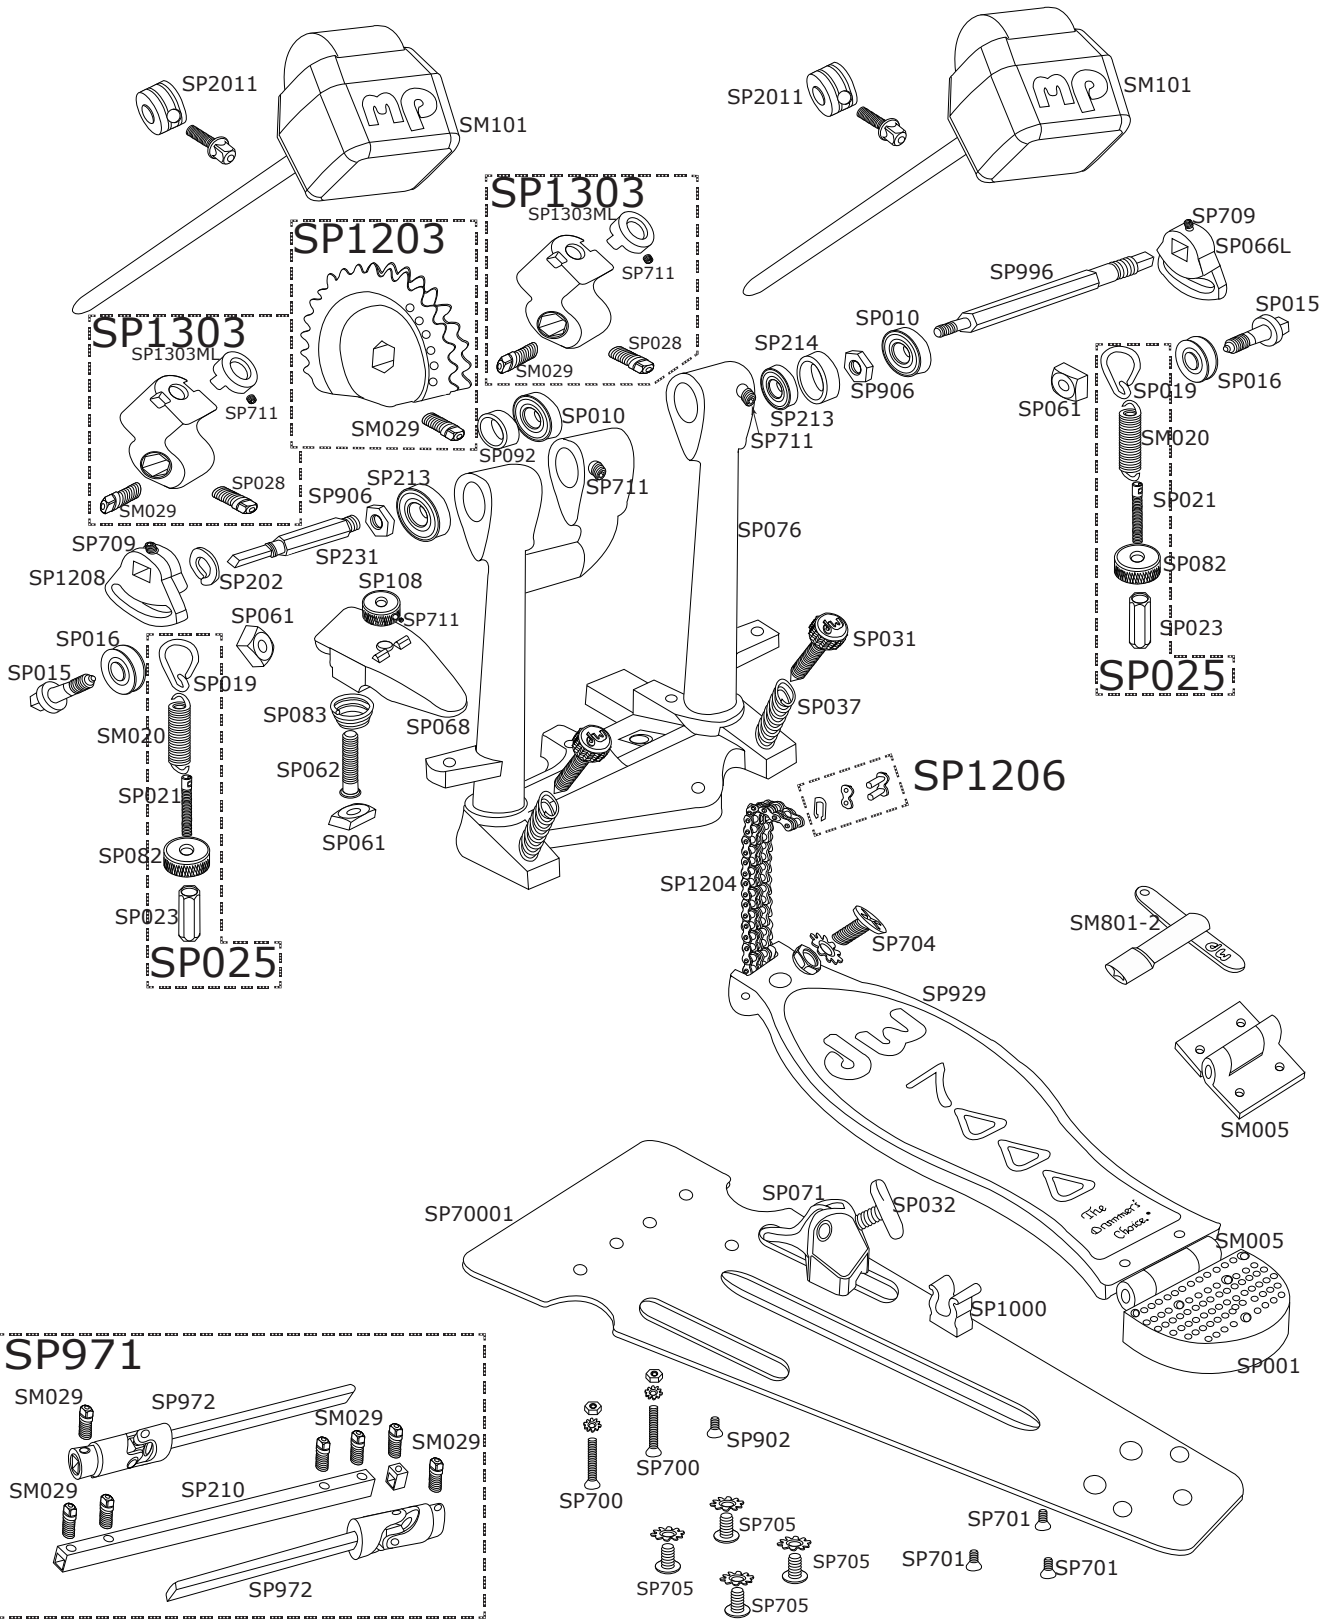

7002PT DW Double Pedal Primary

7002PT DW Double Pedal Primary

Part Number	Description
DWSP001	MOON HEEL CASTING
DWSM005	HEAVY DUTY HINGE
DWSP010	3/4" BEARING
DWSP015	SQUARE HEAD SCREW FOR ROCKER HUB
DWSP016	ROCKER HUB
DWSP019	ROCKER TRIANGLE HOOK
DWSM020	SPRING W/FELT INSERT
DWSP021	10-32 X 1.95 SPRING SCREW
DWSP023	SPRING HEX LOCK NUT
DWSP025	STANDARD SPRING ASSEMBLY
DWSP028	1/4-20 X 9/16" DRUM KEY SCREW (4 PACK)
DWSM029	3/8" DRUM KEY SCREW (4 PACK)
DWSP031	PEDAL SPUR
DWSP032	5/16-18 X 1" WING SCREW, TOE CLAMP BLOCK
DWSP037	SPRING
DWSP061	SQUARE NUT
DWSP062	TOE CLAMP SCREW
DWSP066L	STROKE ADJUSTMENT LEFT WITH SQUARE
DWSP068	TOE CLAMP
DWSP071	TOE CLAMP BLOCK ASSEMBLY
DWSP076	BASE CASTING
DWSP082	10-32 KNURLED STEP NUT
DWSP083	SPRING
DWSM101	TWO WAY BEATER (SMART PACK)
DWSP108	1/4-20 KNURLED NUT
DWSP202	SNAP RING
DWSP210	LINKAGE WITH DWSM029 SCREWS
DWSP213	7/8" BEARING
DWSP214	7/8" OUTER BUSHING
DWSP231	LINKAGE HEX SHAFT
DWSP700	SCREW, NUT AND WASHERS BASE CASTNG (2 PACK)
DWSP701	BACK HEEL SCREW (2 PACK)
DWSP704	SCREW, U-CLIP, NUT FOR PEDAL CHAIN
DWSP705	SCREWS WITH WASHER FOR HINGE (4 PACK)
DWSP709	SET SCREW
DWSP711	SET SCREW
DWSM801-2	DW STANDARD STEEL DRUM KEY
DWSP902	SCREW
DWSP906	HEX NUT
DWSP929	FOOTBOARD
DWSP996	HEX SHAFT
DWSP971	COMPLETE LINKAGE ASSM.
DWSP972	UNIVERSAL JOINT W/ SQUARE SOLID
DWSP1000	PLASTIC PEDAL KEY CLIP WITH SCREW
DWSP1203	TURBO SPROCKET WITH SCREW
DWSP1204	CHAIN
DWSP1206	CHAIN CLIP & PIN
DWSP1208	RIGHT SIDE SQUARE STROKE ADJ
DWSP1303	BEATER HUB WITH MEMORY LOCK
DWSP2011	BEATER WEIGHT
DWSP70001	BLACK PEDAL PLATE
DWSP1303ML	BEATER HUB MEMORY LOCK W/SCREW