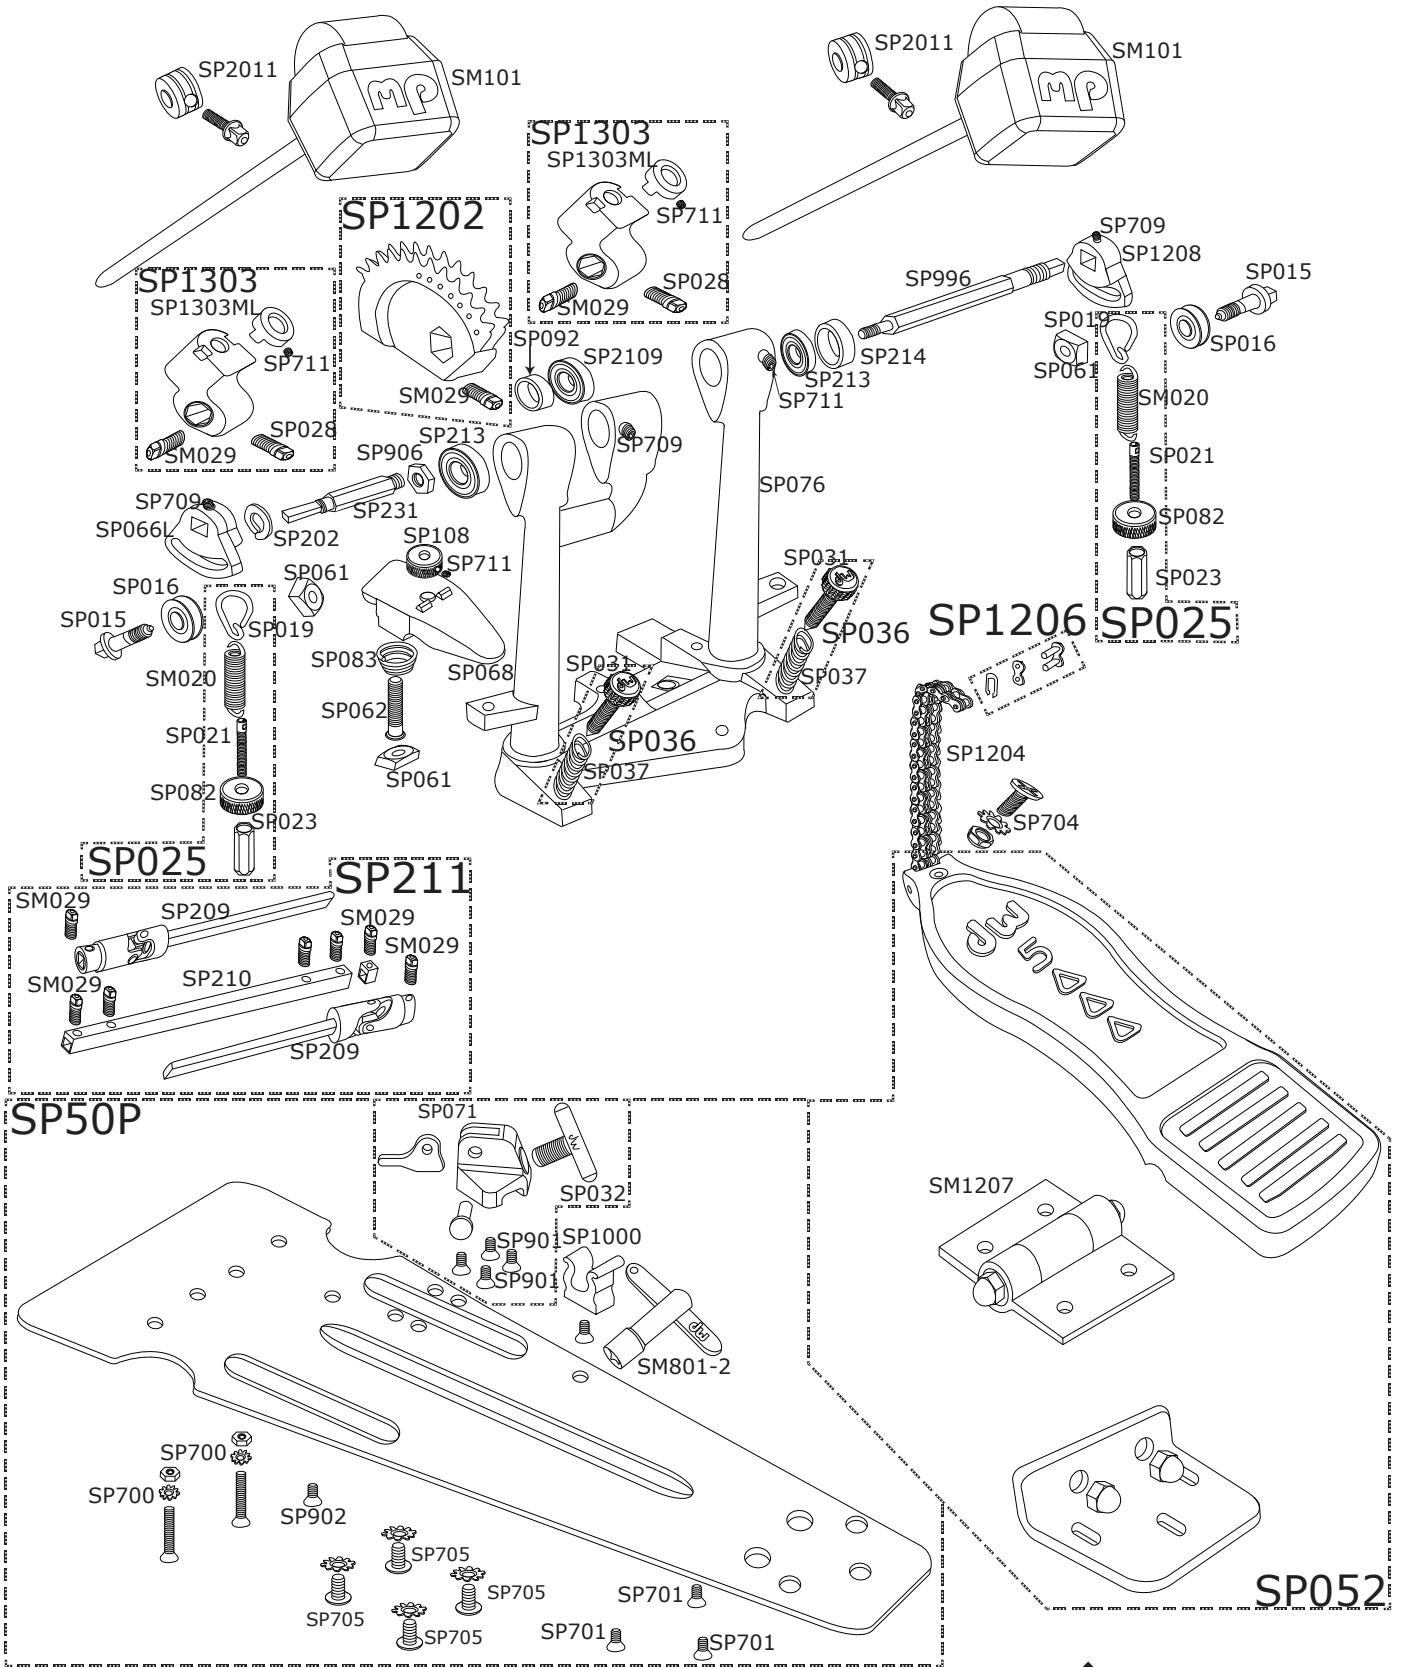

5002ADS DW Double Pedal Primary

5002ADS DW Double Pedal Primary

Part Number	Description
DWSP015	SQUARE HEAD SCREW FOR ROCKER HUB
DWSP016	ROCKER HUB
DWSP019	ROCKER TRIANGLE HOOK
DWSP020	SPRING W/FELT INSERT
DWSP021	10-32 X 1.95 SPRING SCREW
DWSP023	SPRING HEX LOCK NUT
DWSP025	STANDARD SPRING ASSEMBLY
DWSP028	1/4-20 X 9/16" DRUM KEY SCREW (4 PACK)
DWSP029	3/8" DRUM KEY SCREW (4 PACK)
DWSP031	PEDAL SPUR
DWSP032	5/16-18 X 1" WING SCREW, TOE CLAMP BLOCK
DWSP036	PEDAL SPUR W/ 037 SPRING
DWSP037	SPRING
DWSP50P	PEDAL PLATE WITH DUAL ADJ. HOOP CLAMP
DWSP052	COMPLETE SOLID FTBD ASSY W/ BRKT & HINGE
DWSP061	SQUARE NUT
DWSP062	TOE CLAMP SCREW
DWSP066L	STROKE ADJUSTMENT LEFT WITH SQUARE
DWSP068	TOE CLAMP
DWSP071	TOE CLAMP BLOCK ASSEMBLY
DWSP076	BASE CASTING
DWSP082	10-32 KNURLED STEP NUT
DWSP083	SPRING
DWSP092	3/4" BUSHING
DWSP101	TWO WAY BEATER (SMART PACK)
DWSP108	1/4-20 KNURLED NUT
DWSP202	SNAP RING
DWSP209	LINKAGE DRIVE ASSEMBLY W/ UNIVERSAL
DWSP210	MIDDLE EXTRUSION
DWSP211	COMPLETE LINKAGE DRIVE ASSEMBLY
DWSP213	7/8" BEARING
DWSP214	7/8" OUTER BUSHING
DWSP231	LINKAGE HEX SHAFT
DWSP700	SCREW, NUT AND WASHERS BASE CASTING (2 PACK)
DWSP701	BACK HEEL SCREW (2 PACK)
DWSP704	SCREW, U-CLIP, NUT FOR PEDAL CHAIN
DWSP705	SCREWS WITH WASHER FOR HINGE (4 PACK)
DWSP709	SET SCREW
DWSP711	SET SCREW
DWSP801-2	DW STANDARD STEEL DRUM KEY
DWSP901	FLAT PHIL SMS (4 PACK)
DWSP902	SCREW
DWSP906	HEX NUT
DWSP996	HEX SHAFT
DWSP1000	PLASTIC PEDAL KEY CLIP WITH SCREW
DWSP1202	ACCELERATOR SPROCKET WITH SCREW
DWSP1204	CHAIN
DWSP1206	CHAIN CLIP & PIN
DWSP1207	HINGE
DWSP1208	RIGHT SIDE SQUARE STROKE ADJ
DWSP1303	BEATER HUB WITH MEMORY LOCK
DWSP1303ML	BEATER HUB MEMORY LOCK W/SET SCREW
DWSP2011	BEATER WEIGHT
DWSP2109	3/4" BEARING