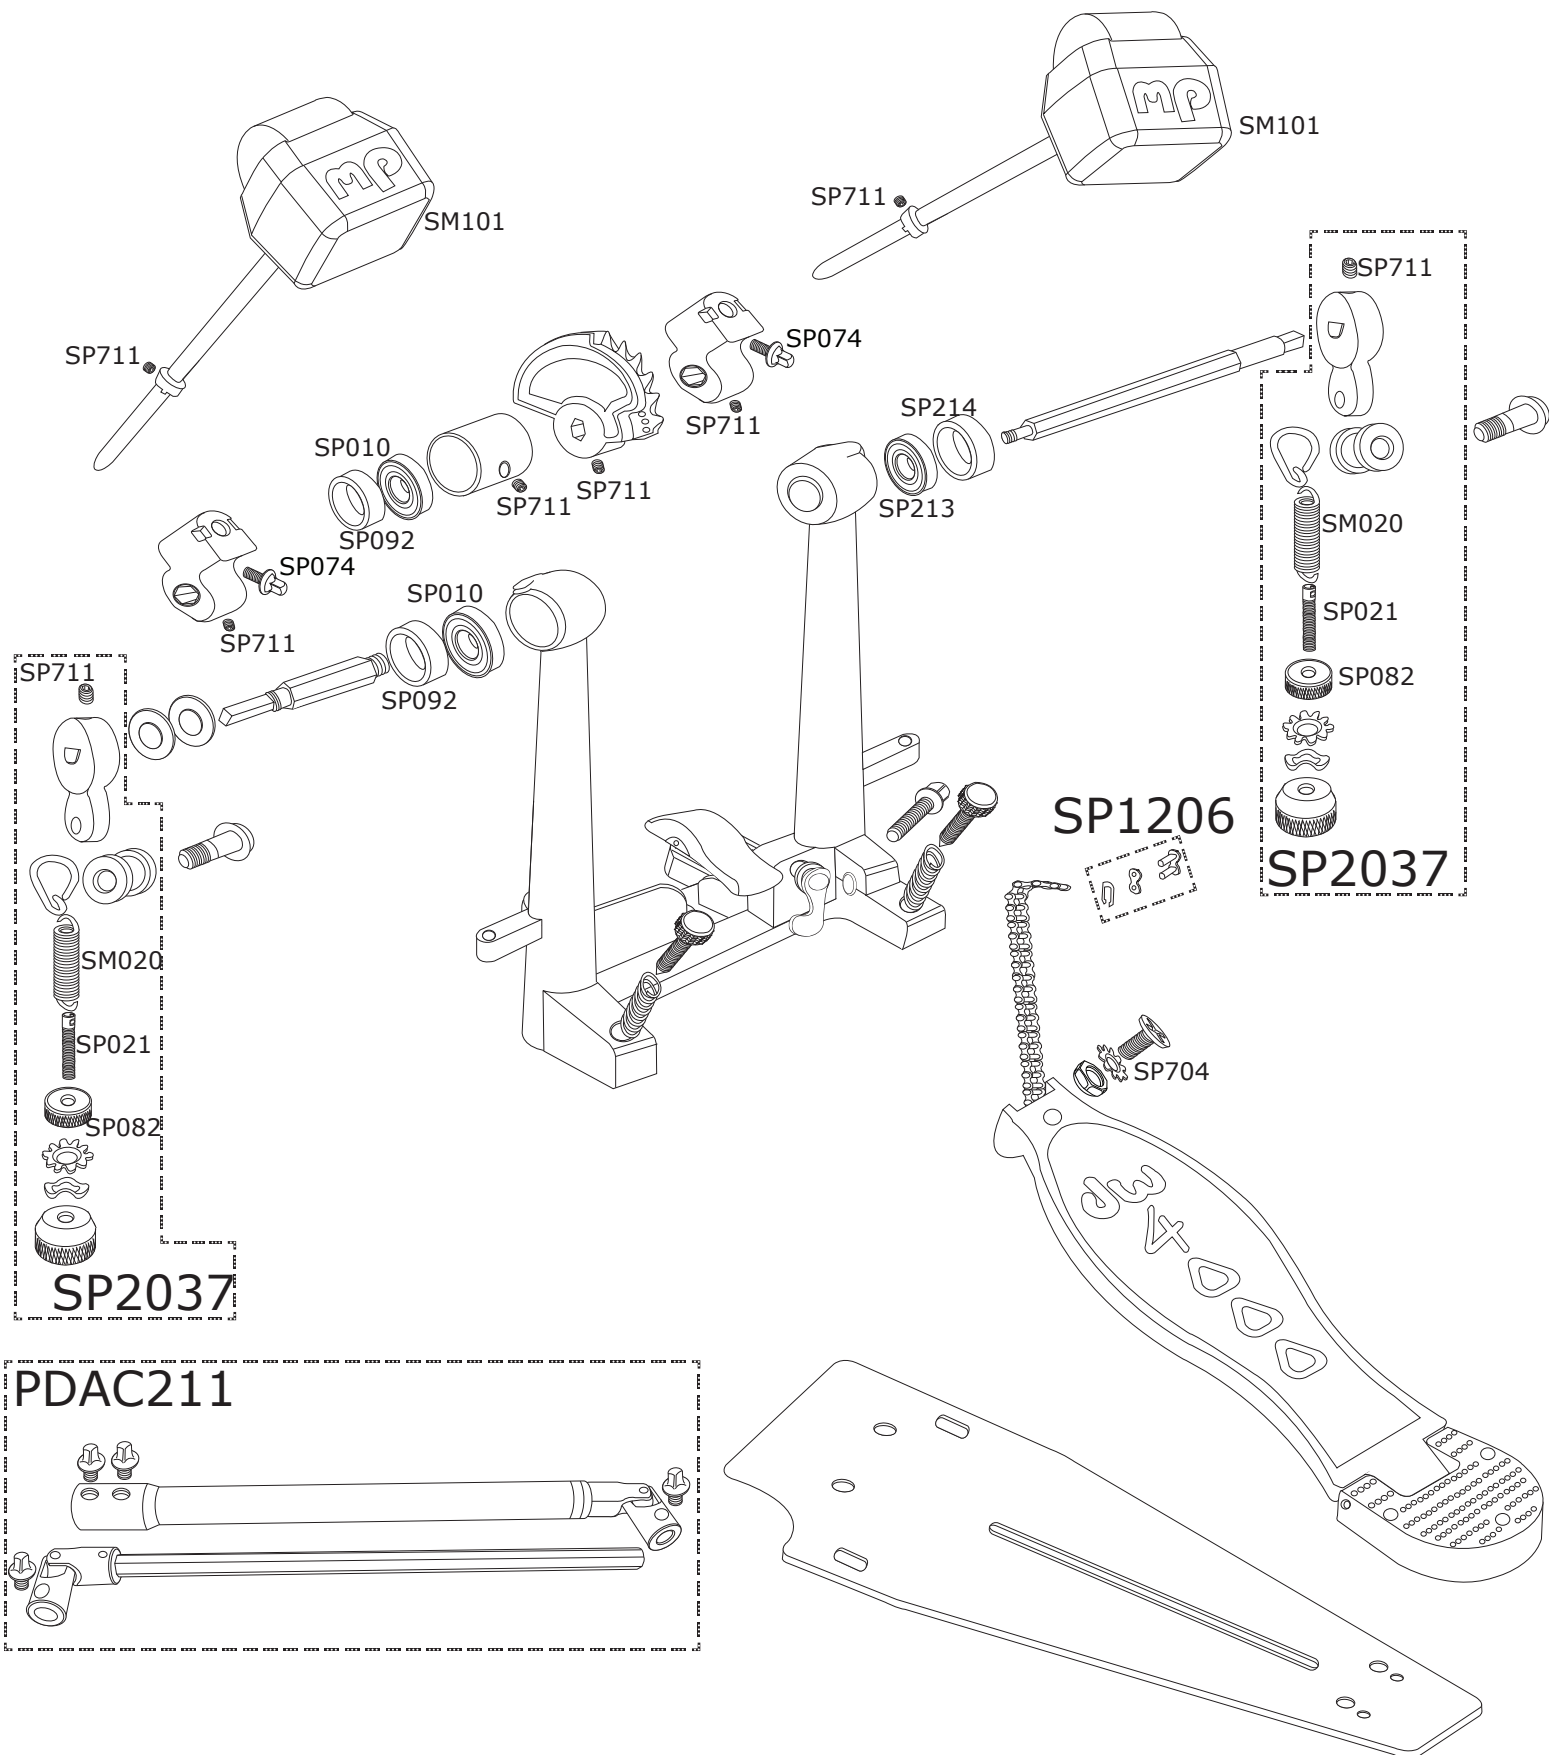

4002 DW Double Pedal Primary

4002 DW Double Pedal Primary

Part Number	Description
DWSP010	3/4" OD PRECISION BEARING
DWSM020	SPRING W/FELT INSERT
DWSP021	10-32 X 1.95 SPRING SCREW
DWSP074	DRUM KEY SCREW 1/4-20 X 9/16" W/ COLLAR
DWSP082	10-32 KNURLED STEP NUT
DWSP092	3/4" BUSHING
DWSM101	TWO WAY BEATER
PDAC211	LINKAGE COMPLETE
DWSP213	7/8" OD PRECISION BEARING
DWSP214	7/8" OUTER BUSHING
DWSP704	SCREW, U-CLIP, NUT
DWSP711	SET SCREW
DWSP1206	CHAIN CLIP AND PIN
DWSP2037	COMPLETE SPRING/ROCKER ASS'Y