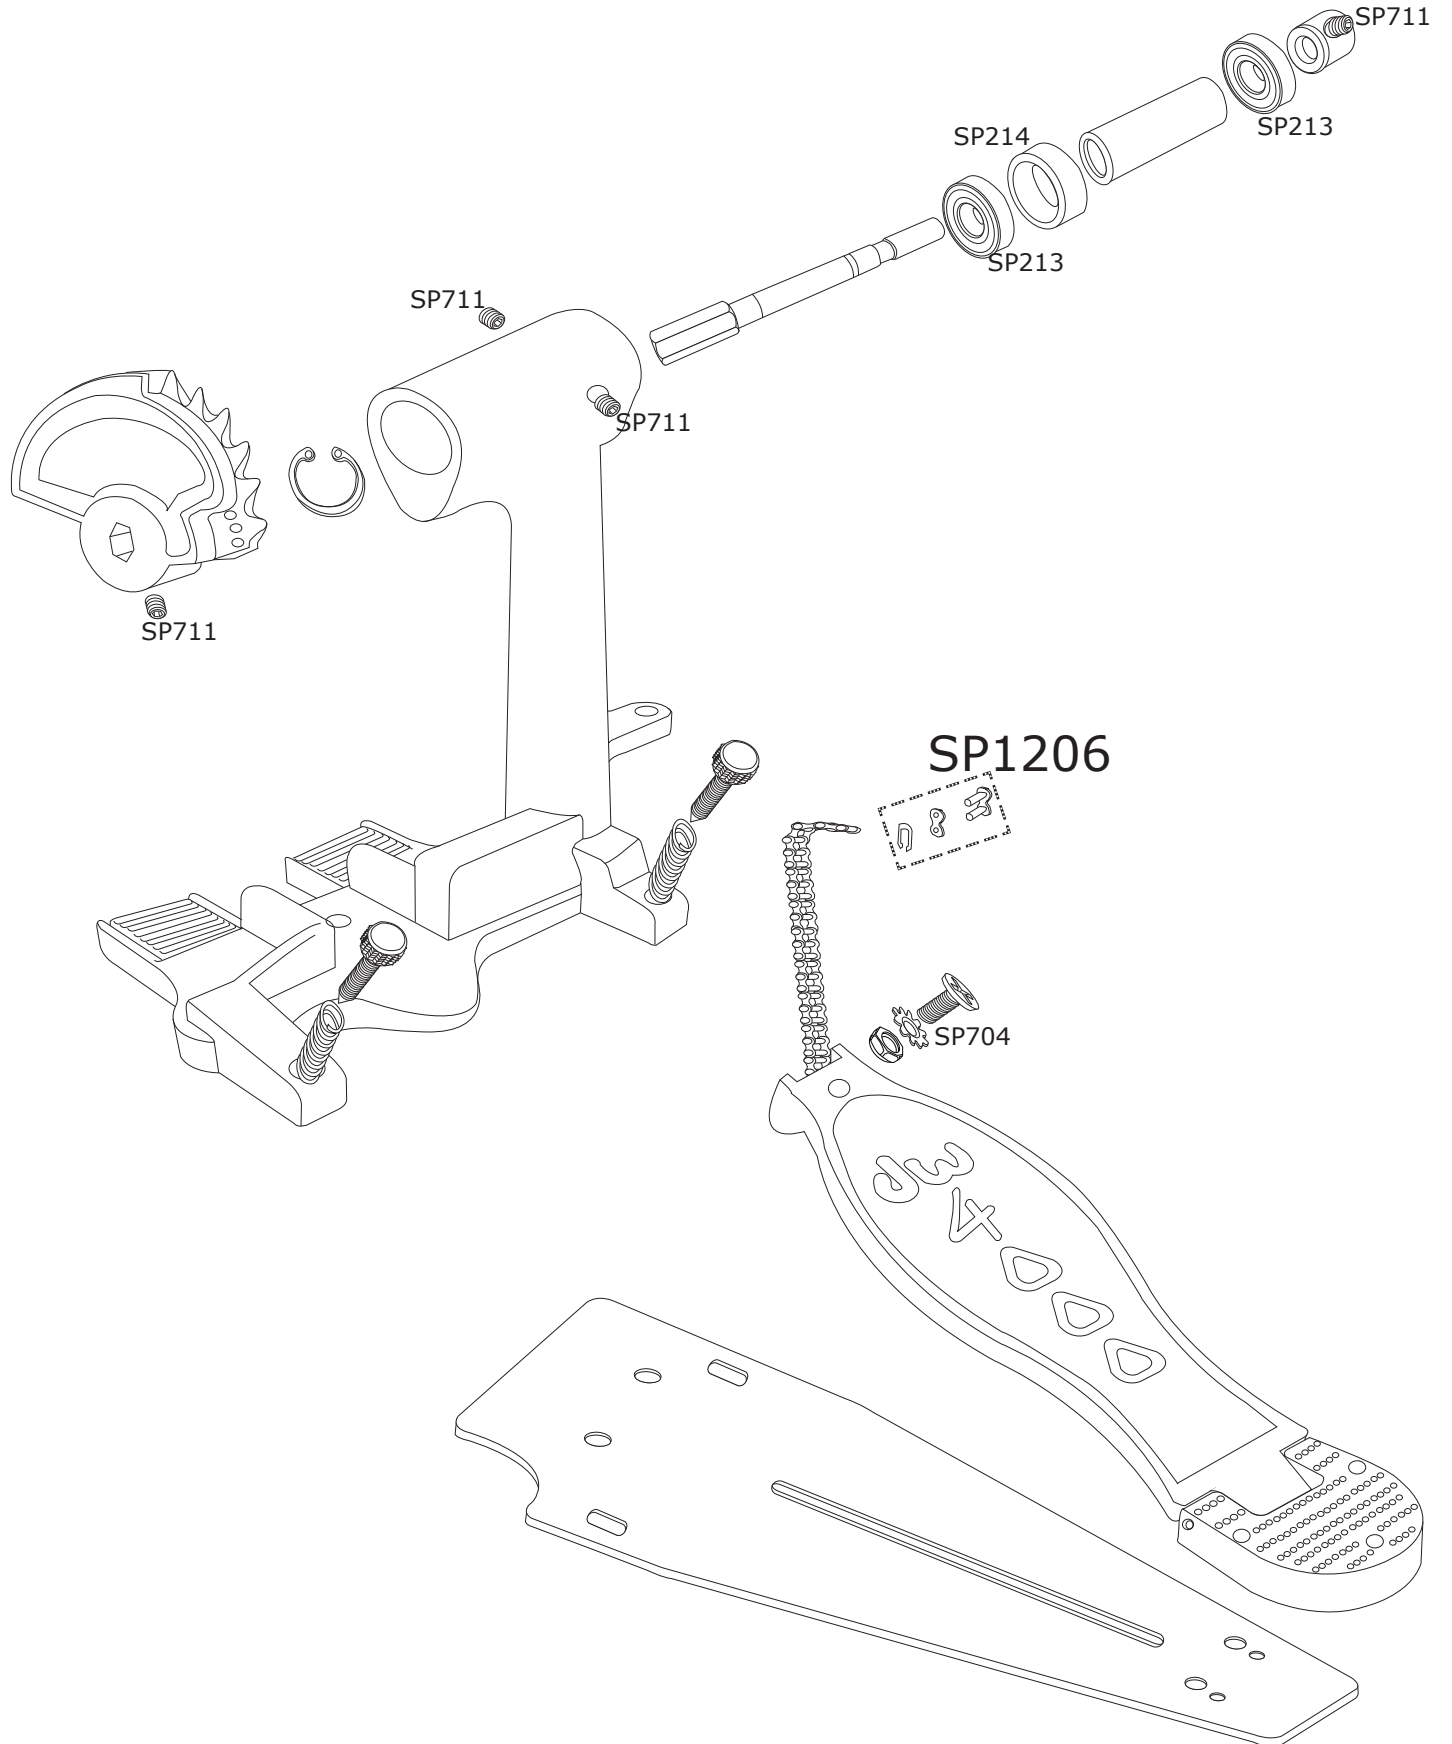

4002 DW Double Pedal Auxiliary

4002 DW Double Pedal Auxiliary

<u>Part Number</u>	<u>Description</u>
DWSP213	7/8" OD PRECISION BEARING
DWSP214	7/8" OUTER BUSHING
DWSP704	SCREW, U-CLIP, NUT
DWSP711	SET SCREW
DWSP1206	CHAIN CLIP AND PIN