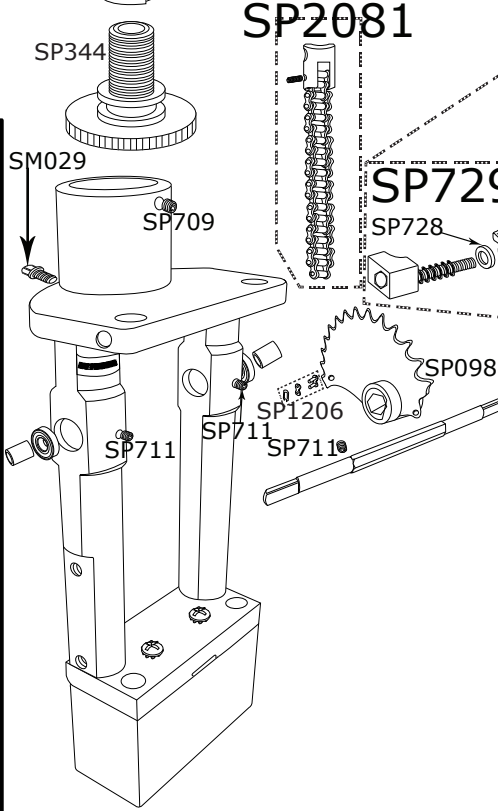

9550 Universal Remote Hi-Hat

9550 Universal Remote Hi-Hat

Part Number	Description
DWSMMGM	MEMORY LOCK V FOR V CLAMPS
DWSMMG-1	MEGA CLAMP
DWSMMG-2	MEGA CLAMP V RATCHET W/1"X12" TUBE
DWSP028	1/4-20 X 9/16" DRUM KEY SCREW (4 PACK)
DWSM029	3/8" DRUM KEY SCREW (4 PACK)
DWSP031	PEDAL SPUR ONLY
DWSP037	SPRING ONLY
DWSP068H	TOE CLAMP W/MOUNTING HOLE FOR SCREW/NUT
DWSP075	SINGLE POST BASE CASTING
DWSP094	PLATE FOR 9002 AUXILIARY SIDE
DWSP098	MIDDLE SPROCKET
DWSP118	CLAMP NUT LOCKWASHER
DWSP213	7/8" OD PRECISION BEARING FOR SQUARE
DWSP214	7/8" OUTER BUSHING
DWSP351	BOTTOM TUBE W/ RECEIVER CASTING
DWSP356	FELT WASHER (HI HAT SEAT)
DWSP357	UPPER TUBE ASSEMBLY
DWSP358	21" LENGTH UPPER ROD WITH NUT
DWSP361	UPPER ROD NUT
DWSP362	6" HH SPRING
DWSP363	LOWER SPRING ROD
DWSM379	STANDARD HI HAT CLUTCH
DWSP381	METAL WASHER
DWSP390	CLUTCH BODY
DWSP391	CLUTCH NUT
DWSP393	LARGE CLUTCH NUT
DWSP709	SET SCREW
DWSP711	SET SCREW
DWSP728	WASHER
DWSP729	CLAMP SCREW
DWSP740	HEX NUT
DWSP741	8MM WASHER
DWSM803-2	STEEL DRUMKEY AND KEY AND CLIP HOLDER
DWSP988	HEX NUT
DWSP1201	HEEL CASTING
DWSP1203	TURBO SPROCKET W/SCREW
DWSP1204	DOUBLE CHAIN W/LINK
DWSP1206	DELTA II CHAIN CLIP & PIN
DWSM1207	BEARING HINGE
DWSP2004	6MM HI-HAT CLUTCH DRUM KEY SCREW
DWSP2007	8MM WING NUT
DWSP2008	WING NUT
DWSP2014	FELT WASHER (4 PACK)
DWSP2020	MEMORY LOCK
DWSP2028	6MM WING SCREW
DWSP2047	SEAT ASSEMBLY W/O FELT & WASHER
DWSP2081	MIDDLE CHAIN AND CONNECTOR
DWSP9000FO	9000 PEDAL FOOTBOARD ONLY