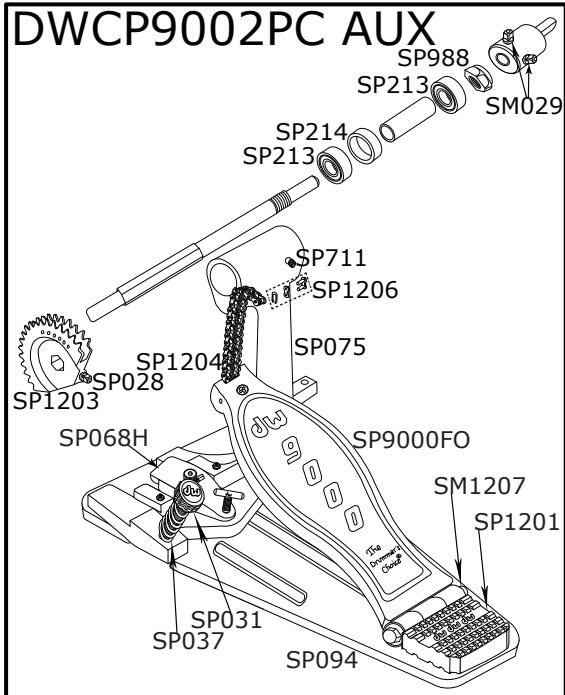

9550 Universal Remote Hi-Hat

9550 Universal Remote Hi-Hat

Part Number	Description
DWSMMGM	MEMORY LOCK V FOR V CLAMPS
DWSMMG-1	MEGA CLAMP
DWSMMG-2	MEGA CLAMP V RATCHET W/1"X12" TUBE
DWSP028	1/4-20 X 9/16" DRUM KEY SCREW (4 PACK)
DWSM029	3/8" DRUM KEY SCREW (4 PACK)
DWSP031	PEDAL SPUR ONLY
DWSP037	SPRING ONLY
DWSP068H	TOE CLAMP W/MOUNTING HOLE FOR SCREW/NUT
DWSP075	SINGLE POST BASE CASTING
DWSP094	PLATE FOR 9002 AUXILIARY SIDE
DWSP098	MIDDLE SPROCKET
DWSP118	CLAMP NUT LOCKWASHER
DWSP213	7/8" OD PRECISION BEARING FOR SQUARE
DWSP214	7/8" OUTER BUSHING
DWSP351	BOTTOM TUBE W/ RECEIVER CASTING
DWSP356	FELT WASHER (HI HAT SEAT)
DWSP357	UPPER TUBE ASSEMBLY
DWSP358	21" LENGTH UPPER ROD WITH NUT
DWSP361	UPPER ROD NUT
DWSP362	6" HH SPRING
DWSP363	LOWER SPRING ROD
DWSM379	STANDARD HI HAT CLUTCH
DWSP381	METAL WASHER
DWSP390	CLUTCH BODY
DWSP391	CLUTCH NUT
DWSP393	LARGE CLUTCH NUT
DWSP709	SET SCREW
DWSP711	SET SCREW
DWSP728	WASHER
DWSP729	CLAMP SCREW
DWSP740	HEX NUT
DWSP741	8MM WASHER
DWSM803-2	STEEL DRUMKEY AND KEY AND CLIP HOLDER
DWSP988	HEX NUT
DWSP1201	HEEL CASTING
DWSP1203	TURBO SPROCKET W/SCREW
DWSP1204	DOUBLE CHAIN W/LINK
DWSP1206	DELTA II CHAIN CLIP & PIN
DWSM1207	BEARING HINGE
DWSP2004	6MM HI-HAT CLUTCH DRUM KEY SCREW
DWSP2007	8MM WING NUT
DWSP2008	WING NUT
DWSP2014	FELT WASHER (4 PACK)
DWSP2020	MEMORY LOCK
DWSP2028	6MM WING SCREW
DWSP2047	SEAT ASSEMBLY W/O FELT & WASHER
DWSP2081	MIDDLE CHAIN AND CONNECTOR
DWSP9000FO	9000 PEDAL FOOTBOARD ONLY