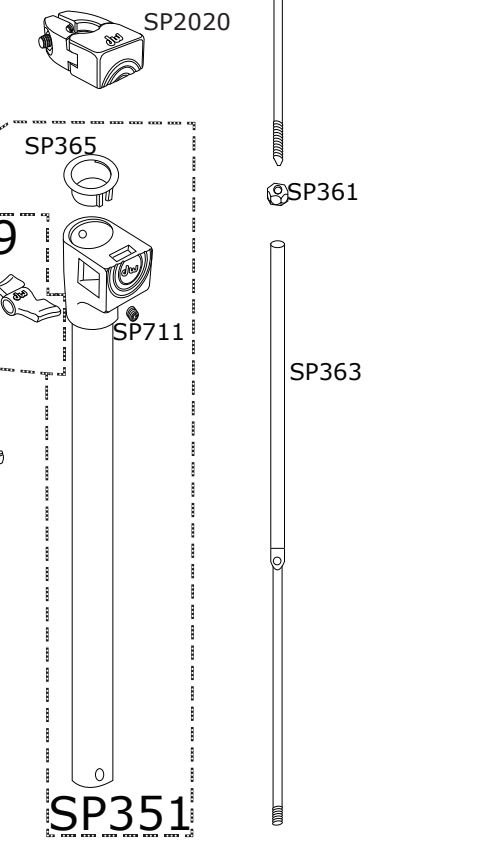

9550 Universal Remote Hi-Hat

9550 Universal Remote Hi-Hat

Part Number	Description
DWSMMGM	MEMORY LOCK V FOR V CLAMPS
DWSMMG-1	MEGA CLAMP
DWSMMG-2	MEGA CLAMP V RATCHET W/1"X12" TUBE
DWSP028	1/4-20 X 9/16" DRUM KEY SCREW (4 PACK)
DWSM029	3/8" DRUM KEY SCREW (4 PACK)
DWSP031	PEDAL SPUR ONLY
DWSP037	SPRING ONLY
DWSP068H	TOE CLAMP W/MOUNTING HOLE FOR SCREW/NUT
DWSP075	SINGLE POST BASE CASTING
DWSP094	PLATE FOR 9002 AUXILIARY SIDE
DWSP098	MIDDLE SPROCKET
DWSP118	CLAMP NUT LOCKWASHER
DWSP213	7/8" OD PRECISION BEARING FOR SQUARE
DWSP214	7/8" OUTER BUSHING
DWSP351	BOTTOM TUBE W/ RECEIVER CASTING
DWSP356	FELT WASHER (HI HAT SEAT)
DWSP357	UPPER TUBE ASSEMBLY
DWSP358	21" LENGTH UPPER ROD WITH NUT
DWSP361	UPPER ROD NUT
DWSP362	6" HH SPRING
DWSP363	LOWER SPRING ROD
DWSM379	STANDARD HI HAT CLUTCH
DWSP381	METAL WASHER
DWSP390	CLUTCH BODY
DWSP391	CLUTCH NUT
DWSP393	LARGE CLUTCH NUT
DWSP709	SET SCREW
DWSP711	SET SCREW
DWSP728	WASHER
DWSP729	CLAMP SCREW
DWSP740	HEX NUT
DWSP741	8MM WASHER
DWSM803-2	STEEL DRUMKEY AND KEY AND CLIP HOLDER
DWSP988	HEX NUT
DWSP1201	HEEL CASTING
DWSP1203	TURBO SPROCKET W/SCREW
DWSP1204	DOUBLE CHAIN W/LINK
DWSP1206	DELTA II CHAIN CLIP & PIN
DWSM1207	BEARING HINGE
DWSP2004	6MM HI-HAT CLUTCH DRUM KEY SCREW
DWSP2007	8MM WING NUT
DWSP2008	WING NUT
DWSP2014	FELT WASHER (4 PACK)
DWSP2020	MEMORY LOCK
DWSP2028	6MM WING SCREW
DWSP2047	SEAT ASSEMBLY W/O FELT & WASHER
DWSP2081	MIDDLE CHAIN AND CONNECTOR
DWSP9000FO	9000 PEDAL FOOTBOARD ONLY