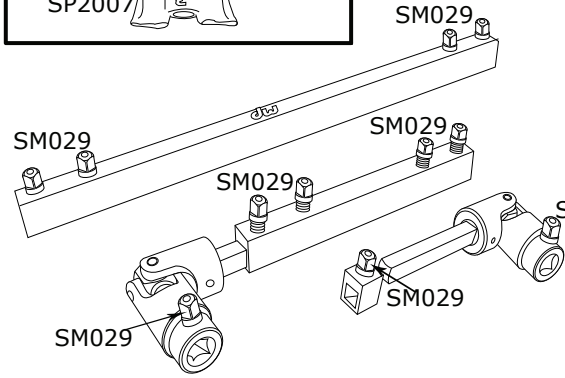

9550 Universal Remote Hi-Hat

9550 Universal Remote Hi-Hat

Part Number	Description
DWSMMGM	MEMORY LOCK V FOR V CLAMPS
DWSMMG-1	MEGA CLAMP
DWSMMG-2	MEGA CLAMP V RATCHET W/1"X12" TUBE
DWSP028	1/4-20 X 9/16" DRUM KEY SCREW (4 PACK)
DWSM029	3/8" DRUM KEY SCREW (4 PACK)
DWSP031	PEDAL SPUR ONLY
DWSP037	SPRING ONLY
DWSP068H	TOE CLAMP W/MOUNTING HOLE FOR SCREW/NUT
DWSP075	SINGLE POST BASE CASTING
DWSP094	PLATE FOR 9002 AUXILIARY SIDE
DWSP098	MIDDLE SPROCKET
DWSP118	CLAMP NUT LOCKWASHER
DWSP213	7/8" OD PRECISION BEARING FOR SQUARE
DWSP214	7/8" OUTER BUSHING
DWSP351	BOTTOM TUBE W/ RECEIVER CASTING
DWSP356	FELT WASHER (HI HAT SEAT)
DWSP357	UPPER TUBE ASSEMBLY
DWSP358	21" LENGTH UPPER ROD WITH NUT
DWSP361	UPPER ROD NUT
DWSP362	6" HH SPRING
DWSP363	LOWER SPRING ROD
DWSM379	STANDARD HI HAT CLUTCH
DWSP381	METAL WASHER
DWSP390	CLUTCH BODY
DWSP391	CLUTCH NUT
DWSP393	LARGE CLUTCH NUT
DWSP709	SET SCREW
DWSP711	SET SCREW
DWSP728	WASHER
DWSP729	CLAMP SCREW
DWSP740	HEX NUT
DWSP741	8MM WASHER
DWSM803-2	STEEL DRUMKEY AND KEY AND CLIP HOLDER
DWSP988	HEX NUT
DWSP1201	HEEL CASTING
DWSP1203	TURBO SPROCKET W/SCREW
DWSP1204	DOUBLE CHAIN W/LINK
DWSP1206	DELTA II CHAIN CLIP & PIN
DWSM1207	BEARING HINGE
DWSP2004	6MM HI-HAT CLUTCH DRUM KEY SCREW
DWSP2007	8MM WING NUT
DWSP2008	WING NUT
DWSP2014	FELT WASHER (4 PACK)
DWSP2020	MEMORY LOCK
DWSP2028	6MM WING SCREW
DWSP2047	SEAT ASSEMBLY W/O FELT & WASHER
DWSP2081	MIDDLE CHAIN AND CONNECTOR
DWSP9000FO	9000 PEDAL FOOTBOARD ONLY