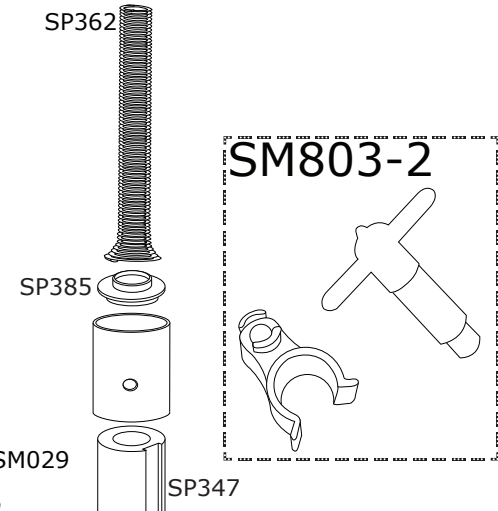

9550 Universal Remote Hi-Hat

9550 Universal Remote Hi-Hat

Part Number	Description
DWSMMGM	MEMORY LOCK V FOR V CLAMPS
DWSMMG-1	MEGA CLAMP
DWSMMG-2	MEGA CLAMP V RATCHET W/1"X12" TUBE
DWSP028	1/4-20 X 9/16" DRUM KEY SCREW (4 PACK)
DWSM029	3/8" DRUM KEY SCREW (4 PACK)
DWSP031	PEDAL SPUR ONLY
DWSP037	SPRING ONLY
DWSP068H	TOE CLAMP W/MOUNTING HOLE FOR SCREW/NUT
DWSP075	SINGLE POST BASE CASTING
DWSP094	PLATE FOR 9002 AUXILIARY SIDE
DWSP098	MIDDLE SPROCKET
DWSP118	CLAMP NUT LOCKWASHER
DWSP213	7/8" OD PRECISION BEARING FOR SQUARE
DWSP214	7/8" OUTER BUSHING
DWSP351	BOTTOM TUBE W/ RECEIVER CASTING
DWSP356	FELT WASHER (HI HAT SEAT)
DWSP357	UPPER TUBE ASSEMBLY
DWSP358	21" LENGTH UPPER ROD WITH NUT
DWSP361	UPPER ROD NUT
DWSP362	6" HH SPRING
DWSP363	LOWER SPRING ROD
DWSM379	STANDARD HI HAT CLUTCH
DWSP381	METAL WASHER
DWSP390	CLUTCH BODY
DWSP391	CLUTCH NUT
DWSP393	LARGE CLUTCH NUT
DWSP709	SET SCREW
DWSP711	SET SCREW
DWSP728	WASHER
DWSP729	CLAMP SCREW
DWSP740	HEX NUT
DWSP741	8MM WASHER
DWSM803-2	STEEL DRUMKEY AND KEY AND CLIP HOLDER
DWSP988	HEX NUT
DWSP1201	HEEL CASTING
DWSP1203	TURBO SPROCKET W/SCREW
DWSP1204	DOUBLE CHAIN W/LINK
DWSP1206	DELTA II CHAIN CLIP & PIN
DWSM1207	BEARING HINGE
DWSP2004	6MM HI-HAT CLUTCH DRUM KEY SCREW
DWSP2007	8MM WING NUT
DWSP2008	WING NUT
DWSP2014	FELT WASHER (4 PACK)
DWSP2020	MEMORY LOCK
DWSP2028	6MM WING SCREW
DWSP2047	SEAT ASSEMBLY W/O FELT & WASHER
DWSP2081	MIDDLE CHAIN AND CONNECTOR
DWSP9000FO	9000 PEDAL FOOTBOARD ONLY