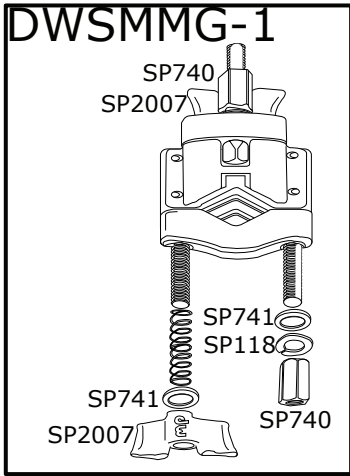

9550 Universal Remote Hi-Hat

9550 Universal Remote Hi-Hat

Part Number	Description
DWSMMGM	MEMORY LOCK V FOR V CLAMPS
DWSMMG-1	MEGA CLAMP
DWSMMG-2	MEGA CLAMP V RATCHET W/1"X12" TUBE
DWSP028	1/4-20 X 9/16" DRUM KEY SCREW (4 PACK)
DWSM029	3/8" DRUM KEY SCREW (4 PACK)
DWSP031	PEDAL SPUR ONLY
DWSP037	SPRING ONLY
DWSP068H	TOE CLAMP W/MOUNTING HOLE FOR SCREW/NUT
DWSP075	SINGLE POST BASE CASTING
DWSP094	PLATE FOR 9002 AUXILIARY SIDE
DWSP098	MIDDLE SPROCKET
DWSP118	CLAMP NUT LOCKWASHER
DWSP213	7/8" OD PRECISION BEARING FOR SQUARE
DWSP214	7/8" OUTER BUSHING
DWSP351	BOTTOM TUBE W/ RECEIVER CASTING
DWSP356	FELT WASHER (HI HAT SEAT)
DWSP357	UPPER TUBE ASSEMBLY
DWSP358	21" LENGTH UPPER ROD WITH NUT
DWSP361	UPPER ROD NUT
DWSP362	6" HH SPRING
DWSP363	LOWER SPRING ROD
DWSM379	STANDARD HI HAT CLUTCH
DWSP381	METAL WASHER
DWSP390	CLUTCH BODY
DWSP391	CLUTCH NUT
DWSP393	LARGE CLUTCH NUT
DWSP709	SET SCREW
DWSP711	SET SCREW
DWSP728	WASHER
DWSP729	CLAMP SCREW
DWSP740	HEX NUT
DWSP741	8MM WASHER
DWSM803-2	STEEL DRUMKEY AND KEY AND CLIP HOLDER
DWSP988	HEX NUT
DWSP1201	HEEL CASTING
DWSP1203	TURBO SPROCKET W/SCREW
DWSP1204	DOUBLE CHAIN W/LINK
DWSP1206	DELTA II CHAIN CLIP & PIN
DWSM1207	BEARING HINGE
DWSP2004	6MM HI-HAT CLUTCH DRUM KEY SCREW
DWSP2007	8MM WING NUT
DWSP2008	WING NUT
DWSP2014	FELT WASHER (4 PACK)
DWSP2020	MEMORY LOCK
DWSP2028	6MM WING SCREW
DWSP2047	SEAT ASSEMBLY W/O FELT & WASHER
DWSP2081	MIDDLE CHAIN AND CONNECTOR
DWSP9000FO	9000 PEDAL FOOTBOARD ONLY