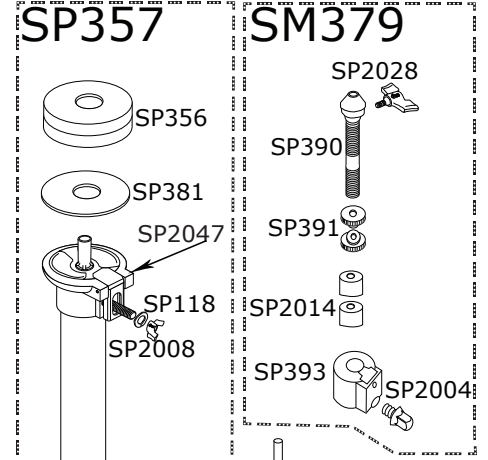

9550 Universal Remote Hi-Hat

9550 Universal Remote Hi-Hat

Part Number	Description
DWSMMGM	MEMORY LOCK V FOR V CLAMPS
DWSMMG-1	MEGA CLAMP
DWSMMG-2	MEGA CLAMP V RATCHET W/1"X12" TUBE
DWSP028	1/4-20 X 9/16" DRUM KEY SCREW (4 PACK)
DWSM029	3/8" DRUM KEY SCREW (4 PACK)
DWSP031	PEDAL SPUR ONLY
DWSP037	SPRING ONLY
DWSP068H	TOE CLAMP W/MOUNTING HOLE FOR SCREW/NUT
DWSP075	SINGLE POST BASE CASTING
DWSP094	PLATE FOR 9002 AUXILIARY SIDE
DWSP098	MIDDLE SPROCKET
DWSP118	CLAMP NUT LOCKWASHER
DWSP213	7/8" OD PRECISION BEARING FOR SQUARE
DWSP214	7/8" OUTER BUSHING
DWSP351	BOTTOM TUBE W/ RECEIVER CASTING
DWSP356	FELT WASHER (HI HAT SEAT)
DWSP357	UPPER TUBE ASSEMBLY
DWSP358	21" LENGTH UPPER ROD WITH NUT
DWSP361	UPPER ROD NUT
DWSP362	6" HH SPRING
DWSP363	LOWER SPRING ROD
DWSM379	STANDARD HI HAT CLUTCH
DWSP381	METAL WASHER
DWSP390	CLUTCH BODY
DWSP391	CLUTCH NUT
DWSP393	LARGE CLUTCH NUT
DWSP709	SET SCREW
DWSP711	SET SCREW
DWSP728	WASHER
DWSP729	CLAMP SCREW
DWSP740	HEX NUT
DWSP741	8MM WASHER
DWSM803-2	STEEL DRUMKEY AND KEY AND CLIP HOLDER
DWSP988	HEX NUT
DWSP1201	HEEL CASTING
DWSP1203	TURBO SPROCKET W/SCREW
DWSP1204	DOUBLE CHAIN W/LINK
DWSP1206	DELTA II CHAIN CLIP & PIN
DWSM1207	BEARING HINGE
DWSP2004	6MM HI-HAT CLUTCH DRUM KEY SCREW
DWSP2007	8MM WING NUT
DWSP2008	WING NUT
DWSP2014	FELT WASHER (4 PACK)
DWSP2020	MEMORY LOCK
DWSP2028	6MM WING SCREW
DWSP2047	SEAT ASSEMBLY W/O FELT & WASHER
DWSP2081	MIDDLE CHAIN AND CONNECTOR
DWSP9000FO	9000 PEDAL FOOTBOARD ONLY