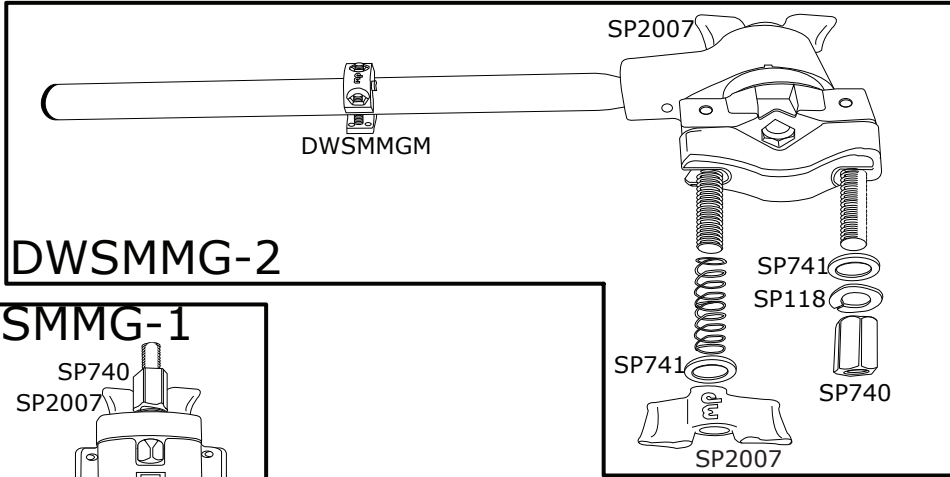

9550 Universal Remote Hi-Hat

9550 Universal Remote Hi-Hat

Part Number	Description
DWSMMGM	MEMORY LOCK V FOR V CLAMPS
DWSMMG-1	MEGA CLAMP
DWSMMG-2	MEGA CLAMP V RATCHET W/1"X12" TUBE
DWSP028	1/4-20 X 9/16" DRUM KEY SCREW (4 PACK)
DWSM029	3/8" DRUM KEY SCREW (4 PACK)
DWSP031	PEDAL SPUR ONLY
DWSP037	SPRING ONLY
DWSP068H	TOE CLAMP W/MOUNTING HOLE FOR SCREW/NUT
DWSP075	SINGLE POST BASE CASTING
DWSP094	PLATE FOR 9002 AUXILIARY SIDE
DWSP098	MIDDLE SPROCKET
DWSP118	CLAMP NUT LOCKWASHER
DWSP213	7/8" OD PRECISION BEARING FOR SQUARE
DWSP214	7/8" OUTER BUSHING
DWSP351	BOTTOM TUBE W/ RECEIVER CASTING
DWSP356	FELT WASHER (HI HAT SEAT)
DWSP357	UPPER TUBE ASSEMBLY
DWSP358	21" LENGTH UPPER ROD WITH NUT
DWSP361	UPPER ROD NUT
DWSP362	6" HH SPRING
DWSP363	LOWER SPRING ROD
DWSM379	STANDARD HI HAT CLUTCH
DWSP381	METAL WASHER
DWSP390	CLUTCH BODY
DWSP391	CLUTCH NUT
DWSP393	LARGE CLUTCH NUT
DWSP709	SET SCREW
DWSP711	SET SCREW
DWSP728	WASHER
DWSP729	CLAMP SCREW
DWSP740	HEX NUT
DWSP741	8MM WASHER
DWSM803-2	STEEL DRUMKEY AND KEY AND CLIP HOLDER
DWSP988	HEX NUT
DWSP1201	HEEL CASTING
DWSP1203	TURBO SPROCKET W/SCREW
DWSP1204	DOUBLE CHAIN W/LINK
DWSP1206	DELTA II CHAIN CLIP & PIN
DWSM1207	BEARING HINGE
DWSP2004	6MM HI-HAT CLUTCH DRUM KEY SCREW
DWSP2007	8MM WING NUT
DWSP2008	WING NUT
DWSP2014	FELT WASHER (4 PACK)
DWSP2020	MEMORY LOCK
DWSP2028	6MM WING SCREW
DWSP2047	SEAT ASSEMBLY W/O FELT & WASHER
DWSP2081	MIDDLE CHAIN AND CONNECTOR
DWSP9000FO	9000 PEDAL FOOTBOARD ONLY