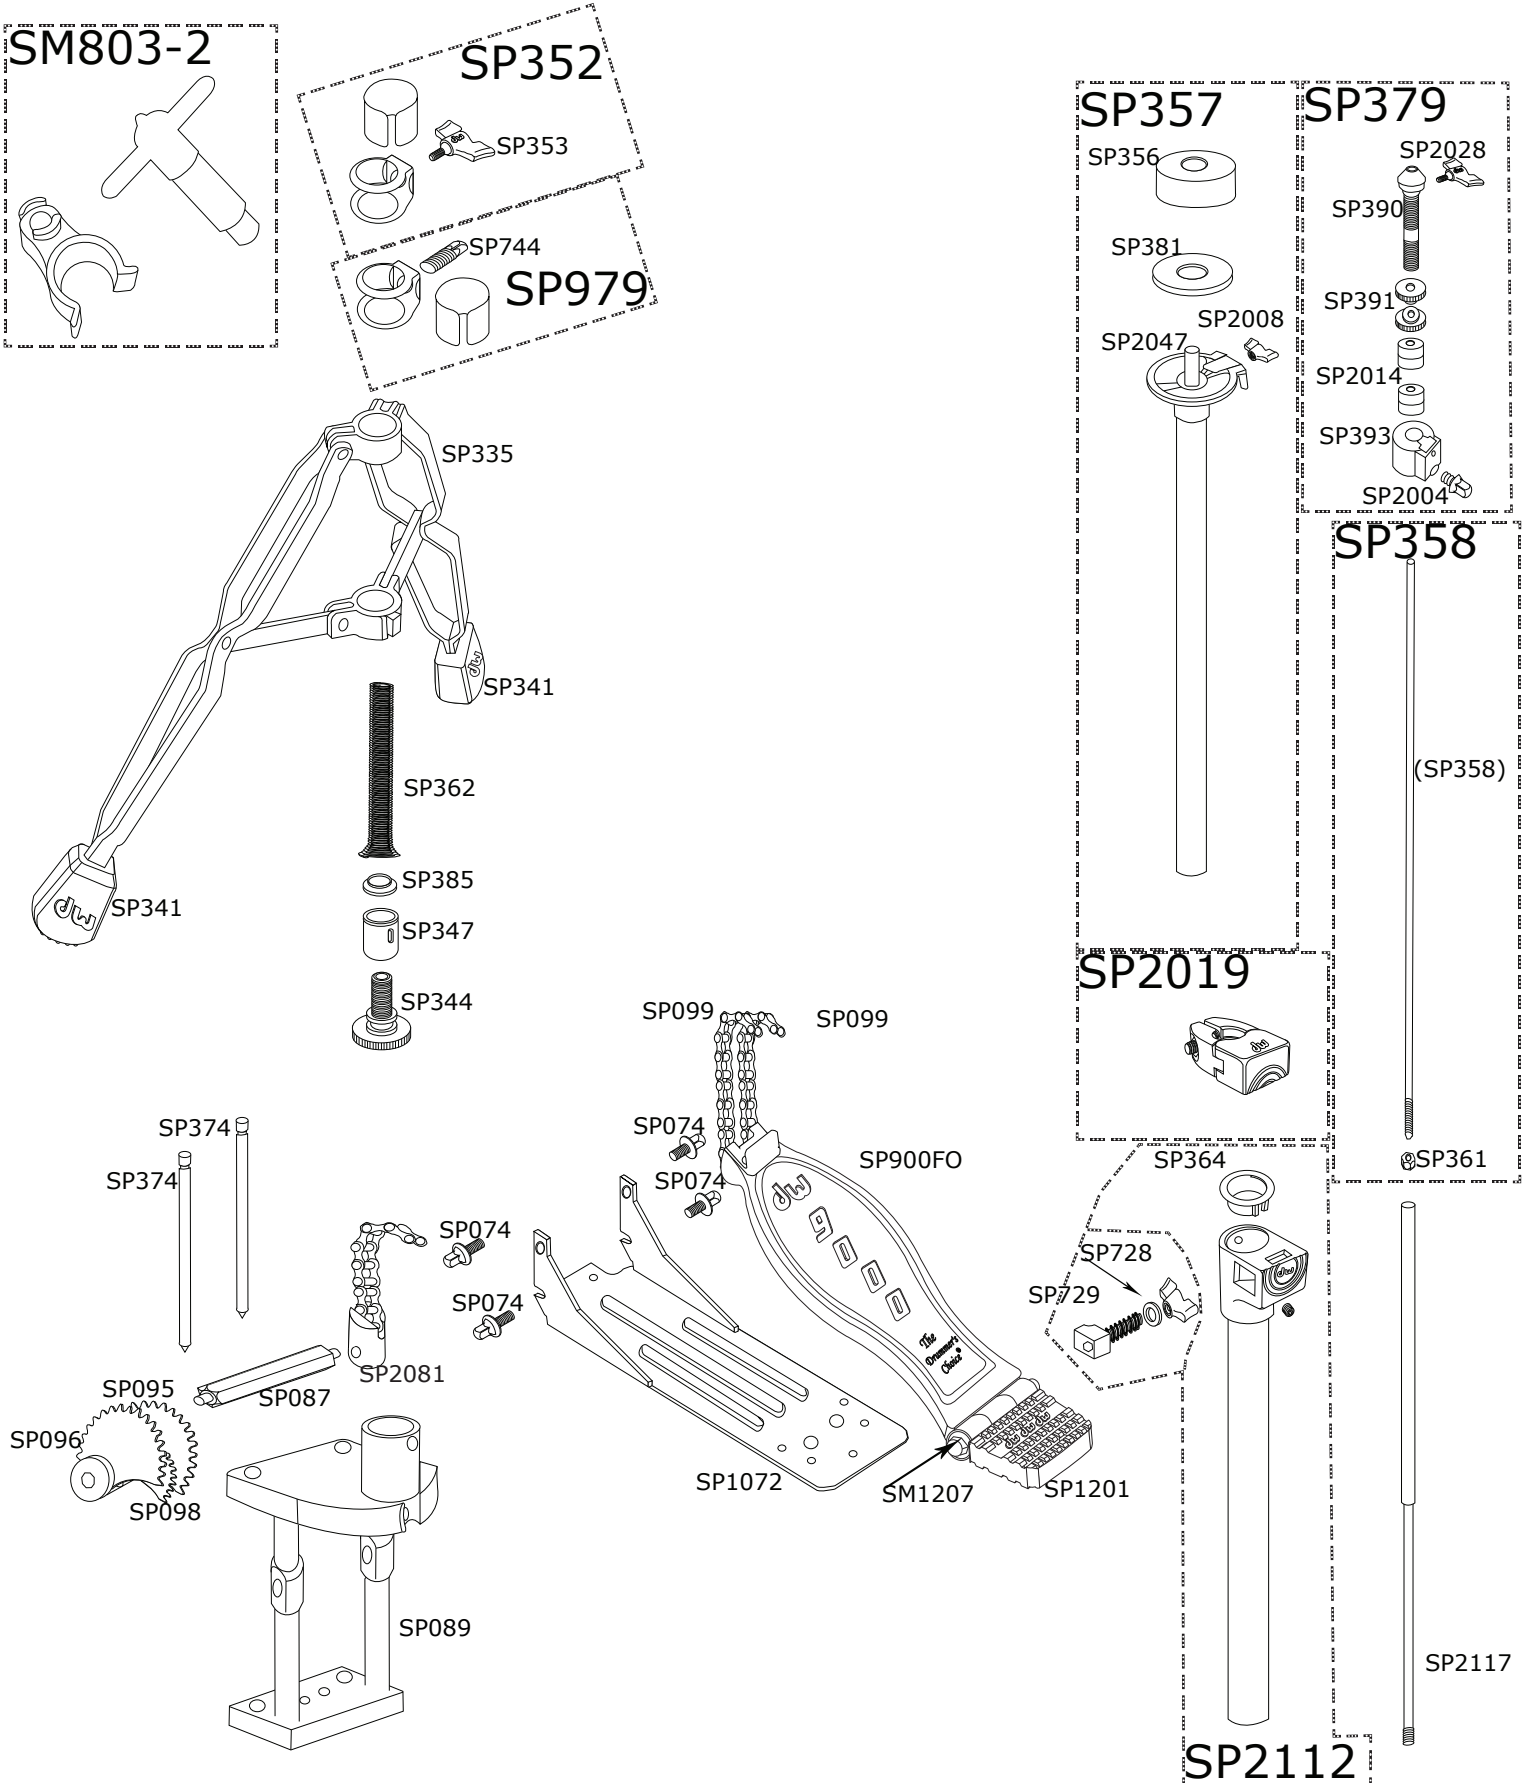

9500TB DW Hi-Hat Stand

9500TB DW Hi-Hat Stand

Part Number	Description
DWSP074	1/4-20 X 9/16" DRUM KEY SCREW WITH COLLAR
DWSP087	5/16 HEX SHAFT
DWSP089	BASE CASTING
DWSP095	LEFT SPROCKET
DWSP096	RIGHT SPROCKET
DWSP098	MIDDLE SPROCKET
DWSP099	LEFT/RIGHT SIDE CHAIN
DWSP335	SPRING, TRIPOD MEMORY LOCK
DWSP341	RUBBER FOOT
DWSP344	ADJUSTMENT NUT
DWSP347	THREADED BUSHING FOR DWSP344 ADJUSTMENT NUT
DWSP352	CLAMP FOR LEG ASSEMBLY
DWSP353	8MM DW WING SCREW
DWSP356	FELT WASHER
DWSP357	STANDARD UPPER TUBE ASSEMBLY
DWSP358	21" STANDARD LENGTH UPPER ROD WITH NUT
DWSP361	UPPER ROD NUT
DWSP362	6" STANDARD HH SPRING
DWSP364	PLASTIC BUSHING
DWSP374	SPUR
DWSM379	STANDARD HI HAT CLUTCH
DWSP381	METAL WASHER
DWSP385	PLASTIC STEP WASHER FOR DWSP362 SPRING
DWSP390	CLUTCH BODY
DWSP391	CLUTCH NUT
DWSP393	LARGE CLUTCH NUT
DWSP728	WASHER
DWSP729	CLAMP SCREW
DWSP744	8MM X 12MM DRUM KEY SCREW
DWSM803-2	HI-TORQ STEEL DRUMKEY & STRAND KEY & CLIP HOLDER
DWSP979	CLAMP FOR LEG ASSM. WITH DRUM KEW SCREW
DWSP1072	HI HAT PLATE
DWSP1201	HEEL CASTING
DWSM1207	BEARING HINGE (RED)
DWSP2004	6MM HI-HAT CLUTCH DRUM KEY SCREW
DWSP2008	WING NUT FOR CYMBAL SEAT (4 PACK)
DWSP2014	FELT WASHER FOR CLUTCH (4 PACK)
DWSP2019	MEMORY LOCK
DWSP2047	HI HAT SEAT ASS'Y WITHOUT FELT/WASHER
DWSP2081	MIDDLE CHAIN AND CONNECTOR
DWSP2112	LOWER TUBE ONLY W/JOINT
DWSP2117	LOWER SPRING ROD
DWSP9000FO	FOOTBOARD ONLY