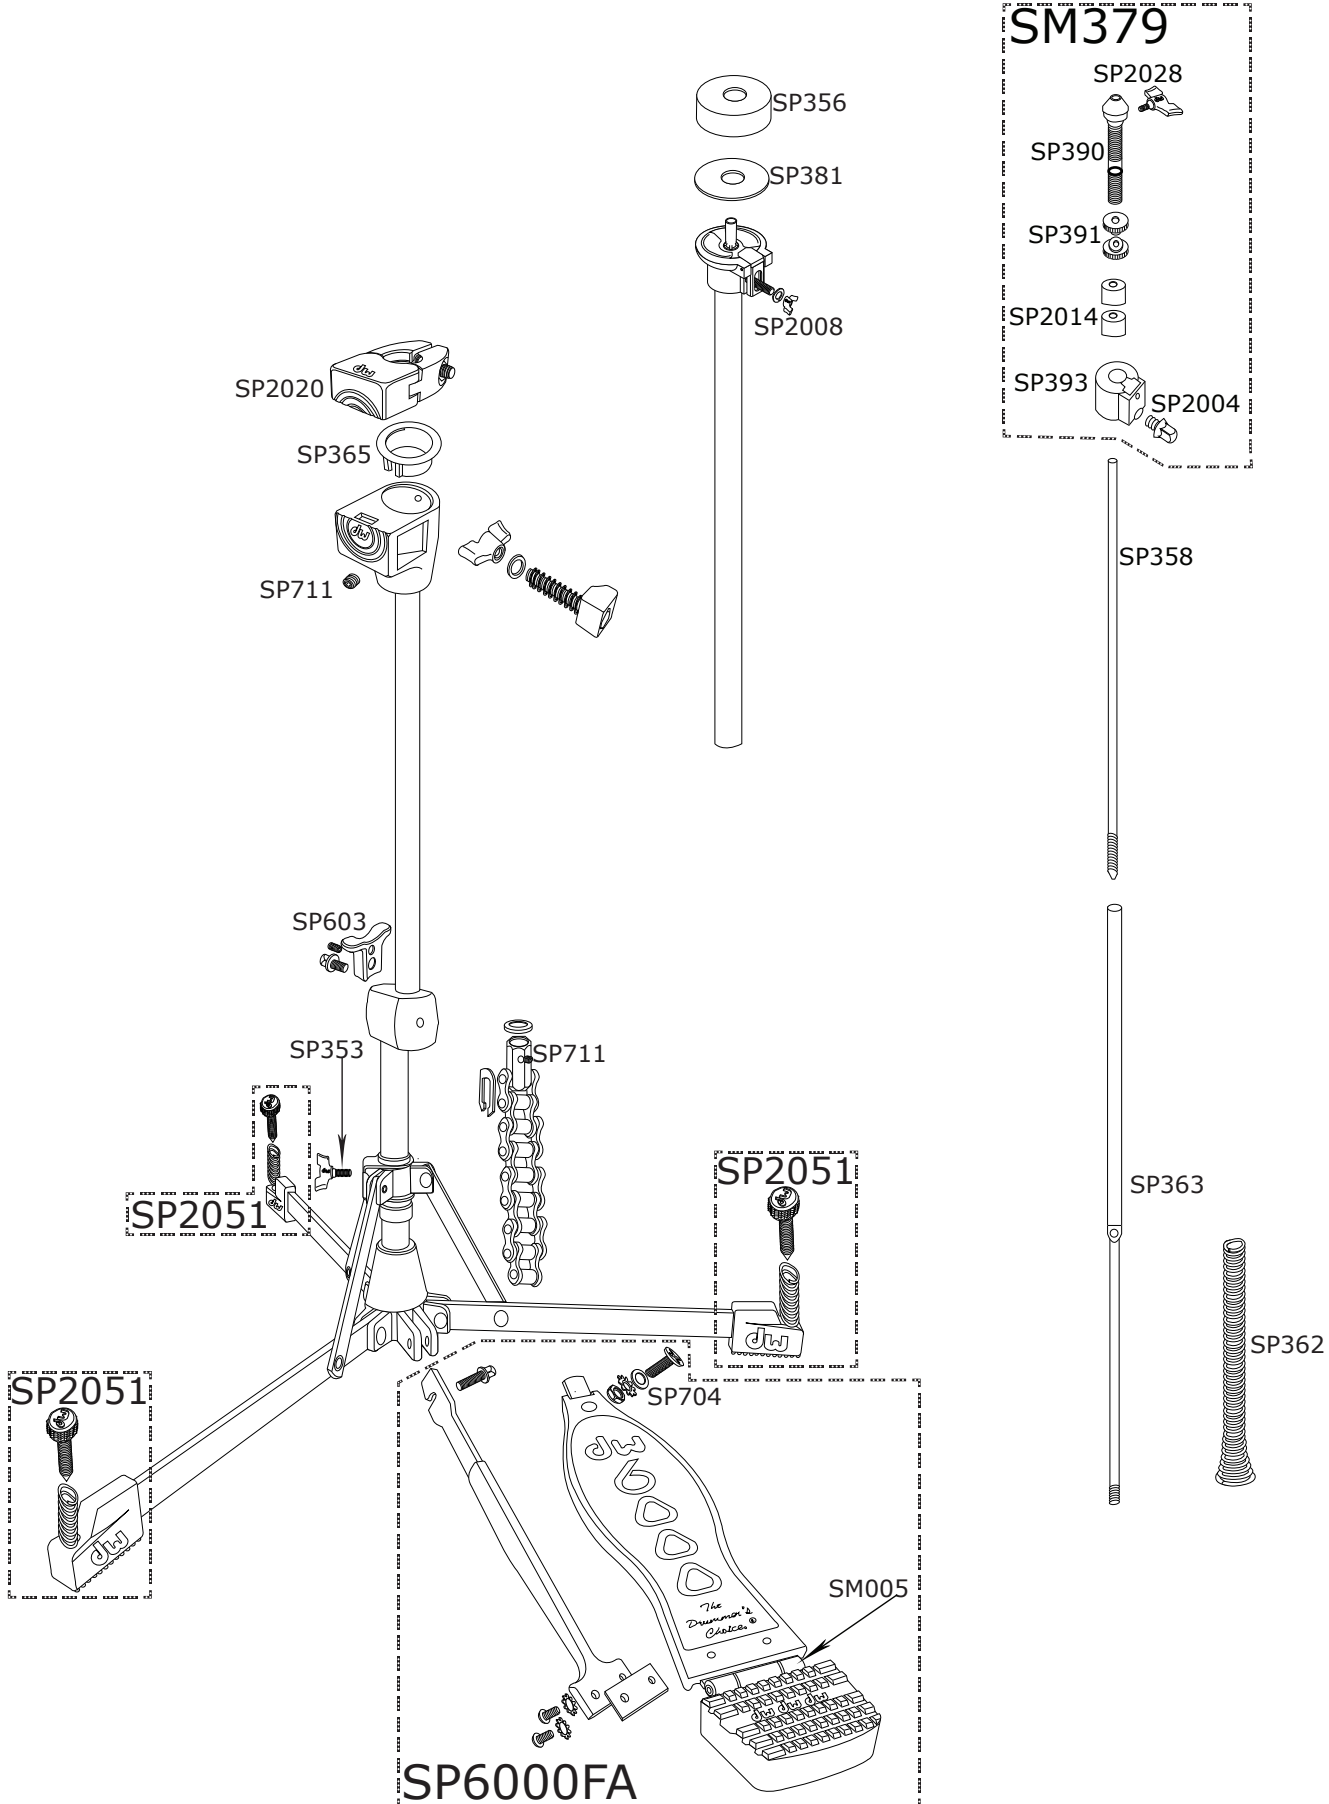

6500 Dw Hi-Hat Stand

6500 Dw Hi-Hat Stand

Part Number	Description
DWSM005	HEAVY DUTY HINGE
DWSP353	8MM DW WING SCREW
DWSP356	FELT WASHER
DWSP358	21" STANDARD LENGTH UPPER ROD W/ NUT
DWSP363	LOWER SPRING ROD
DWSP365	PLASTIC BUSHING
DWSM379	STANDARD HI HAT CLUTCH
DWSP381	METAL WASHER
DWSP390	CLUTCH BODY
DWSP391	CLUTCH NUT
DWSP393	CLUTCH NUT, LARGE
DWSP603	SPRING TENSION ADJUSTMENT ASSEMBLY
DWSP704	SCREW, U-CLIP, NUT
DWSP711	SET SCREW
DWSP2004	6MM HI-HAT CLUTCH DRUM KEY SCREW
DWSP2008	WING NUT
DWSP2014	FELT WASHER FOR CLUTCH (4 PACK)
DWSP2019	1" MEMORY LOCK, HINGED HALF-LOGO
DWSP2028	6MM WING SCREW
DWSP2051	FOOT, RUBBER W/SPIKE AND SPRING
DWSP6000FA	6000 FOOT BOARD ASSEM-HINGE/HEEL BLK.WRINKLE