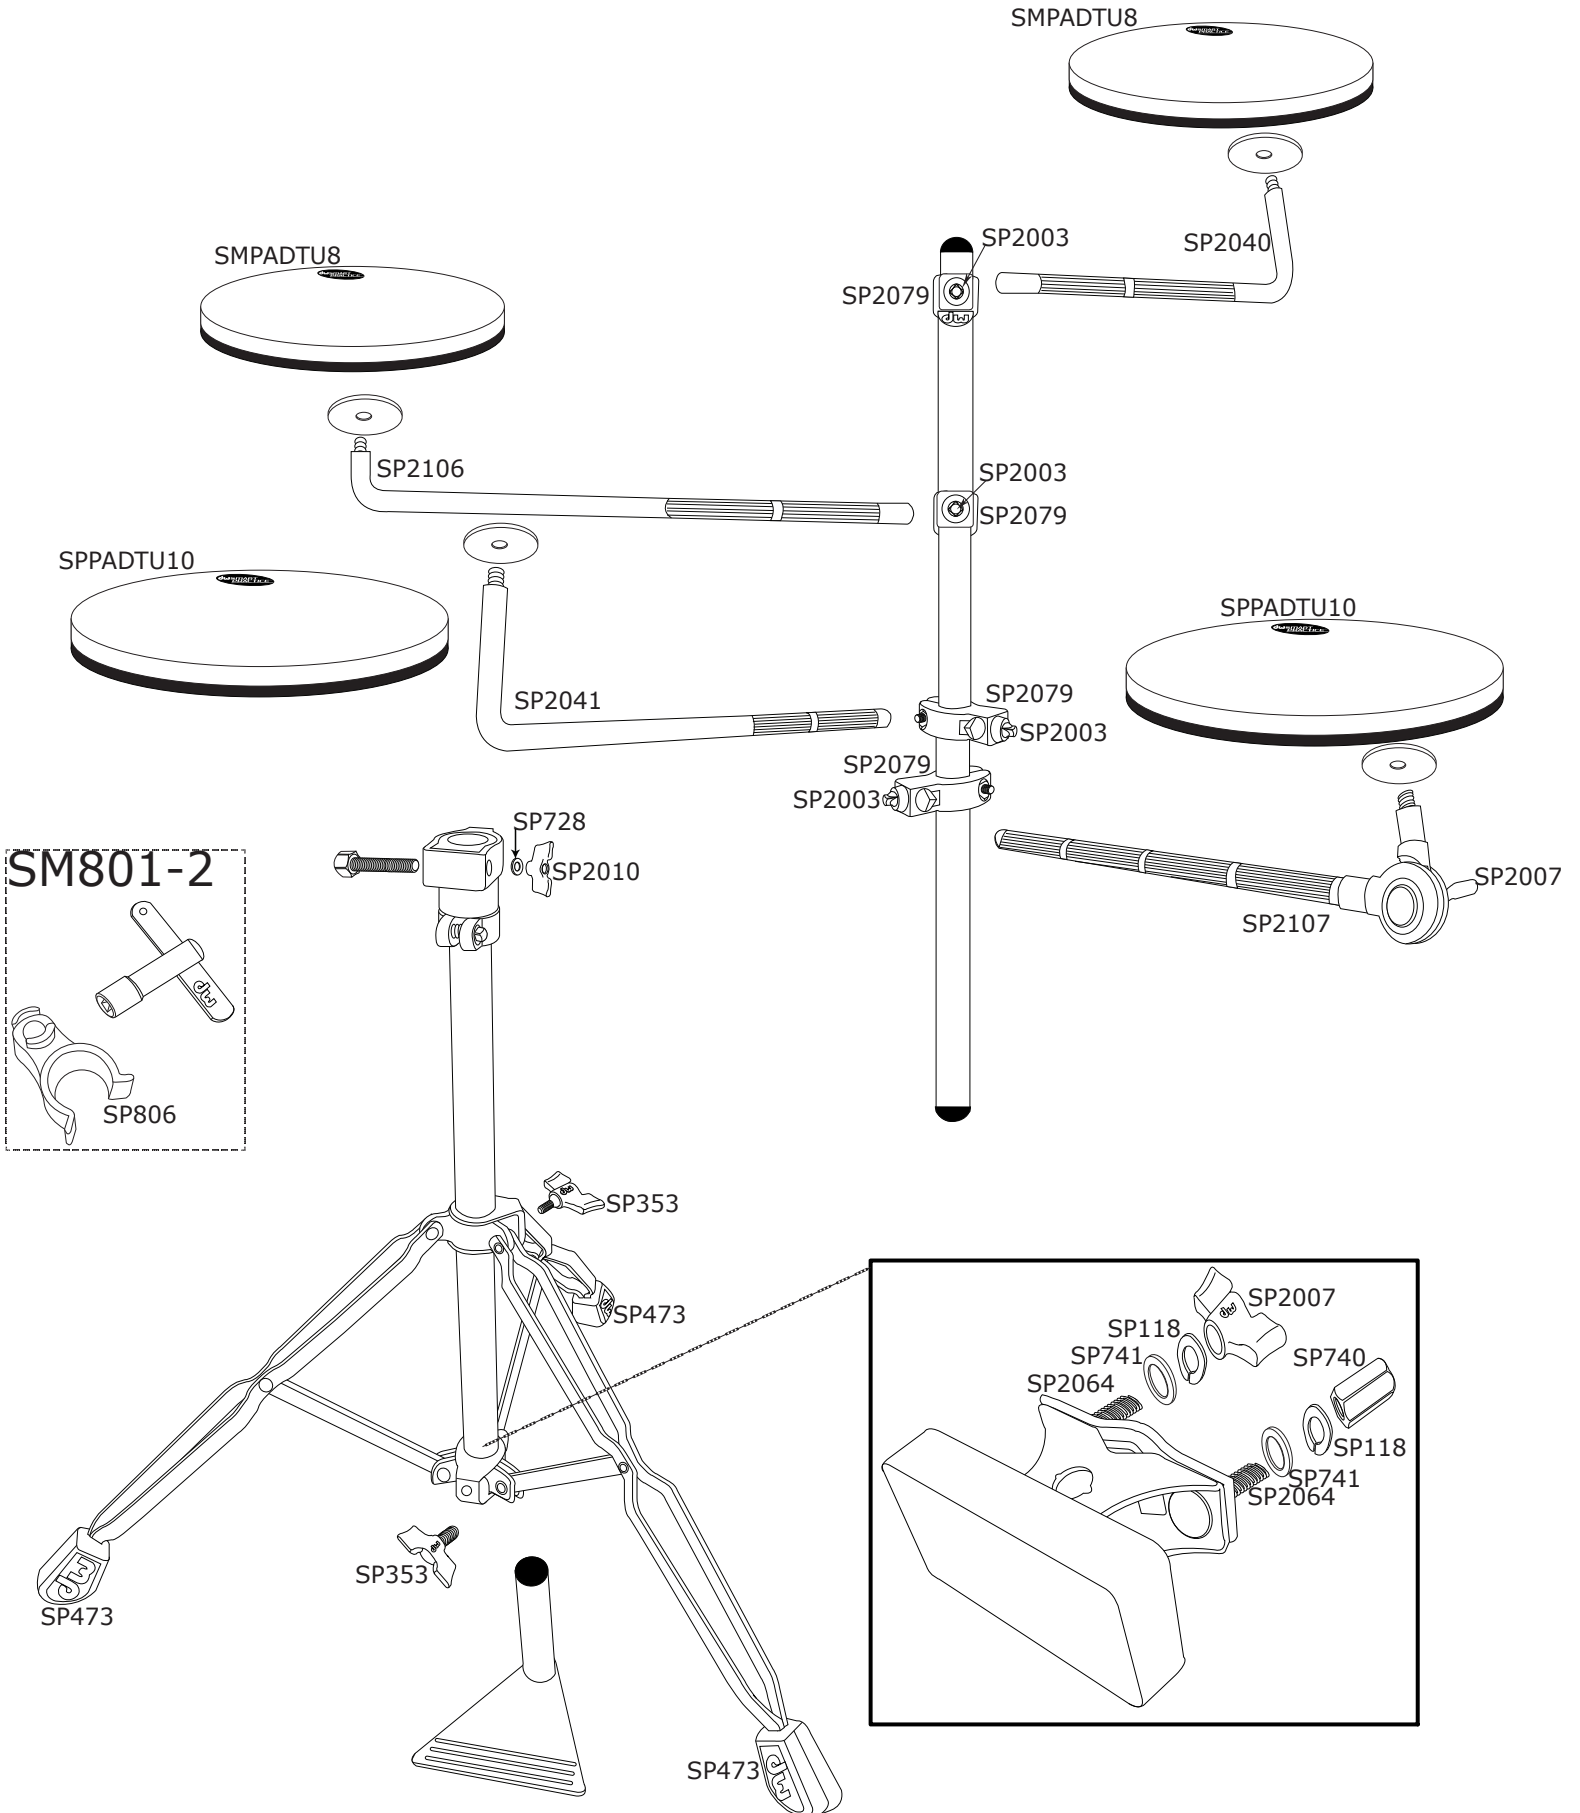

DWCPPADTS5 Go Anywhere Pad Set

DWCPPADTS5 Go Anywhere Pad Set

Part Number	Description
DWSMPADTU8	"8" THREADED DEADHEAD PAD
DWSPPADTU10	"10" THREADED DEADHEAD PAD
DWSP118	CLAMP NUT LOCKWASHER
DWSP353	8MM DW WING SCREW
DWSP473	RUBBER FOOT
DWSP728	WASHER
DWSP740	CLAMP NUT FOR MEGA CLAMP
DWSP741	8MM WASHER
DWSM801-2	DW DRUM KEY 2 PK - CLAMSHELL
DWSP806	1" DRUMKEY CLIP HOLDER
DWSP2003	8MM SQ. HEAD SCREW (TECH LOCK) 4 PACK
DWSP2007	8MM WING NUT (4 PACK)
DWSP2010	6MM WING NUT (4 PACK)
DWSP2040	SHORT ARM
DWSP2041	LONG ARM
DWSP2064	CARRIAGE BOLT
DWSP2079	THREE POST ACCESSORY ARM