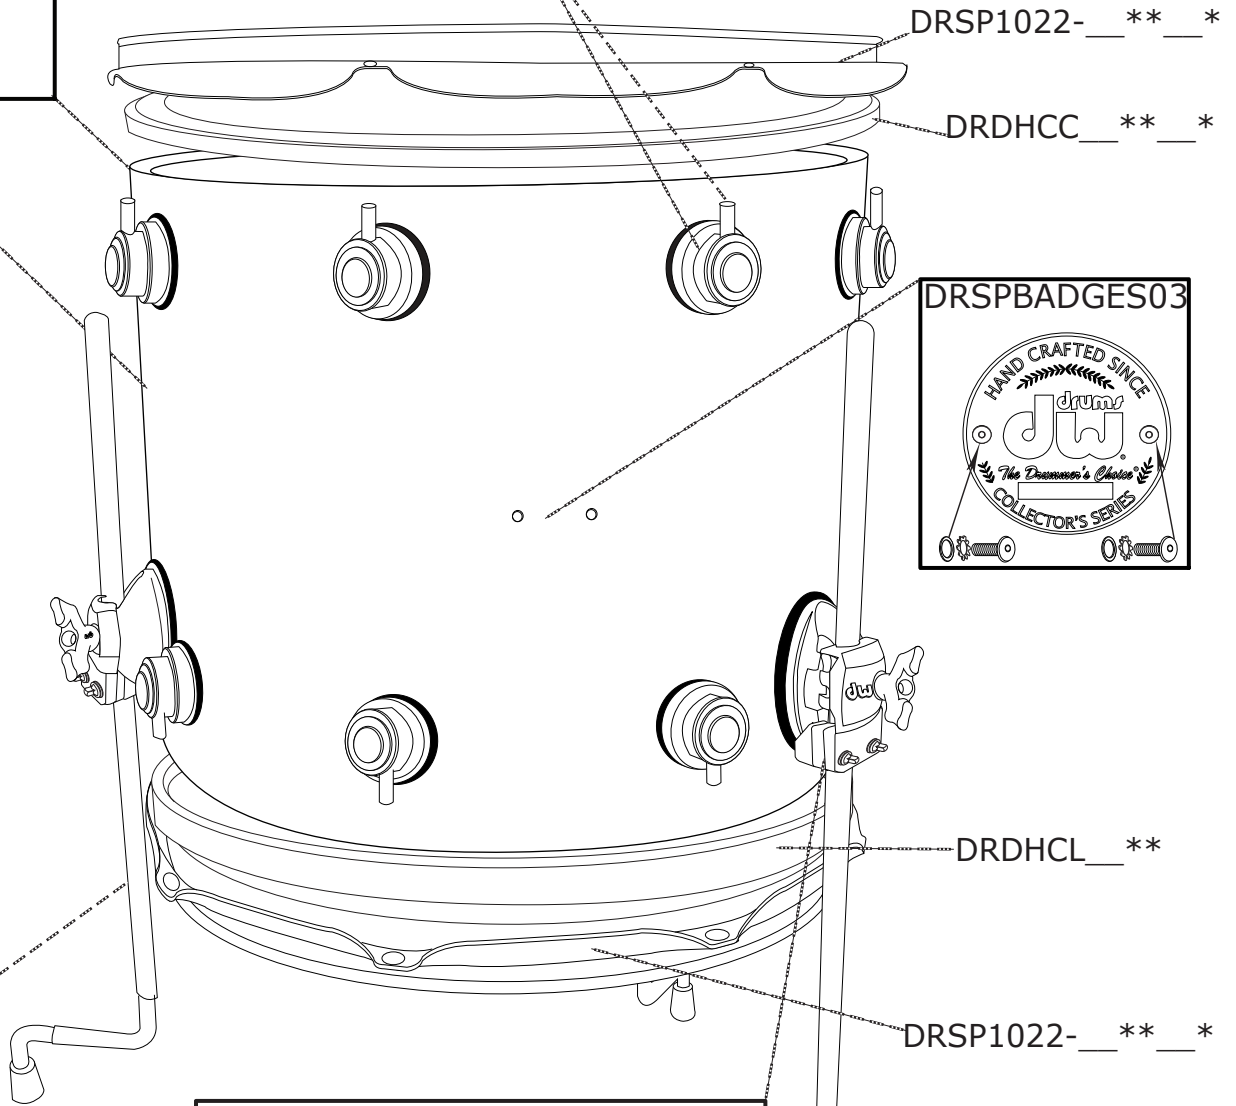

DW Floor Tom Tom Drum

DW Floor Tom Tom Drum

Part Number Description

DRDHCC__*	COATED CLEAR DRUM HEAD
DRDHCL__*	CLEAR DRUM HEAD
DRSP1012__*	AIR VENT. WITH NUT AND GASKET
DRSPFTL__*	FLOOR TOM LEG
DRSP10140SS__*	TOM LUG COMPELETE
DRSP1022-__**_*	COUNTERHOOP, 8 EAR
DRSP1022-165__***	TRUPITCH TR- TOMS/5"SN
DRSPBADGEP03	DW EMBOSSED DRUM BADGE WITH PATENT NUMBERS
DRSPBADGES03	DW EMBOSSED DRUM BADGE WITH SERIAL NUMBERS
DWSMTB12__*	TOM MOUNT BRACKET
DWSMTM12__*	MEMORY LOCK

* REPLACE "__" WITH COLOR:

"CR", CHROME
 "BL", BLACK
 "GD", GOLD
 "SC", SATIN CHROME

** REPLACE "__" WITH SIZE:

*** REPLACE "__" WITH COLOR:

"CR", CHROME
 "BR", BRASS