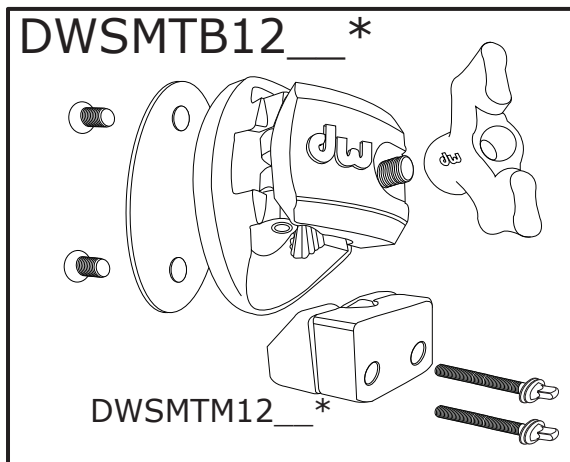

DW Floor Tom Tom Drum

DW Floor Tom Tom Drum

Part Number Description

DRDHCC__*	COATED CLEAR DRUM HEAD
DRDHCL__*	CLEAR DRUM HEAD
DRSP1012__*	AIR VENT. WITH NUT AND GASKET
DRSPFTL__*	FLOOR TOM LEG
DRSP10140SS__*	TOM LUG COMPELETE
DRSP1022-__**_*	COUNTERHOOP, 8 EAR
DRSP1022-165__***	TRUPITCH TR- TOMS/5"SN
DRSPBADGEP03	DW EMBOSSED DRUM BADGE WITH PATENT NUMBERS
DRSPBADGES03	DW EMBOSSED DRUM BADGE WITH SERIAL NUMBERS
DWSMTB12__*	TOM MOUNT BRACKET
DWSMTM12__*	MEMORY LOCK

* REPLACE "__" WITH COLOR:

"CR", CHROME
 "BL", BLACK
 "GD", GOLD
 "SC", SATIN CHROME

** REPLACE "__" WITH SIZE:

*** REPLACE "__" WITH COLOR:

"CR", CHROME
 "BR", BRASS