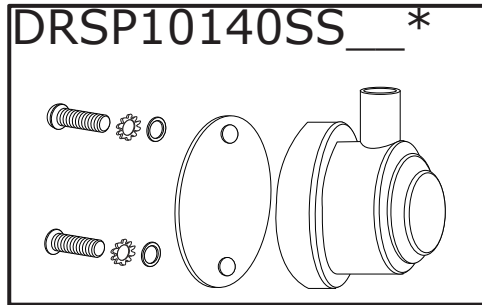

DW Floor Tom Tom Drum

DW Floor Tom Tom Drum

Part Number Description

DRDHCC__*	COATED CLEAR DRUM HEAD
DRDHCL__*	CLEAR DRUM HEAD
DRSP1012__*	AIR VENT. WITH NUT AND GASKET
DRSPFTL__*	FLOOR TOM LEG
DRSP10140SS__*	TOM LUG COMPELETE
DRSP1022-__**_*	COUNTERHOOP, 8 EAR
DRSP1022-165__***	TRUPITCH TR- TOMS/5"SN
DRSPBADGEP03	DW EMBOSSED DRUM BADGE WITH PATENT NUMBERS
DRSPBADGES03	DW EMBOSSED DRUM BADGE WITH SERIAL NUMBERS
DWSMTB12__*	TOM MOUNT BRACKET
DWSMTM12__*	MEMORY LOCK

* REPLACE "__" WITH COLOR:

"CR", CHROME
 "BL", BLACK
 "GD", GOLD
 "SC", SATIN CHROME

** REPLACE "__" WITH SIZE:

*** REPLACE "__" WITH COLOR:

"CR", CHROME
 "BR", BRASS