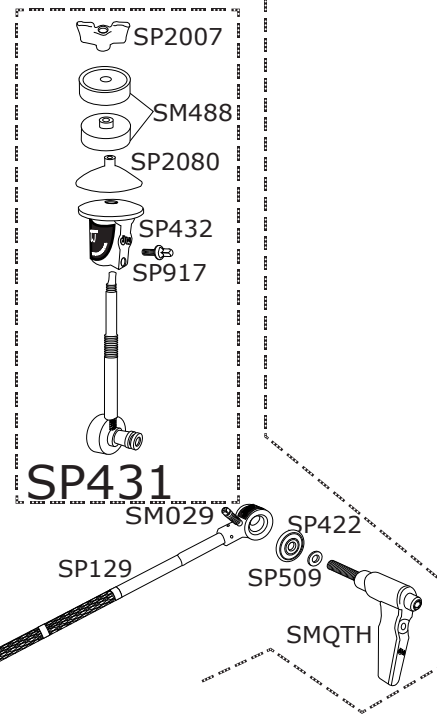

9934 DW Double Tom/Single Cymbal Stand

SP990

SM912

SM782

SP503

SP352

SP729

SP341

SP481

SP341

SP341

SM934

9934 DW Double Tom/Single Cymbal Stand

Part Number	Description
DWSMQTH	5/16 X 3/4 QUICK TURN HANDLE
DWSM029	3/8" DRUM KEY SCREW
DWSP118	CLAMP NUT LOCKWASHER
DWSP119	WINGNUT SPACER
DWSP129	CYMBAL ARM
DWSP341	RUBBER FOOT
DWSP352	CLAMP
DWSP353	8MM WING SCREW
DWSP364	PLASTIC BUSHING
DWSP422	1-1/8" STEEL WASHER
DWSP432	CYMBAL SEAT
DWSP435	SWING BLOCK
DWSP436	SPRING
DWSP457	1/2" TOM L-ARM (BALL-IN-SOCKET)
DWSP481	1.25" MEMORY LOCK
DWSM488	PAIR OF TOP AND BOTTOM FELTS W/ WASHER
DWSP502	WASHER
DWSP503	3/4" RATCHET CASTING WITH TUBE
DWSP504	3/4" RATCHET SPRING
DWSP506	3/4" RATCHET HOUSING
DWSP509	RATCHET BOLT WASHER
DWSP728	WASHER
DWSP729	CLAMP SCREW
DWSP740	HEX NUT
DWSP741	8MM, WASHER
DWSP743	BOLT
DWSM782	1/2" MEMORY LOCK
DWSM912	1/2 X 18 BOOM CYMBAL ARM
DWSP917	DRUM KEY SCREW
DWSP990	BALL IN SOCKET ASSEMBLY WITH 1" TUBE
DWSM934	BOOM ARM (DWSM912) 3/4" X 18" TUBE
DWSP2007	M8 WING NUT FOR TILTER (4 PACK)
DWSP2019	1" MEMORY LOCK
DWSP2046	WING NUT, 2005 STYLE
DWSP2080	BLACK PLASTIC CYMBAL SLEEVE