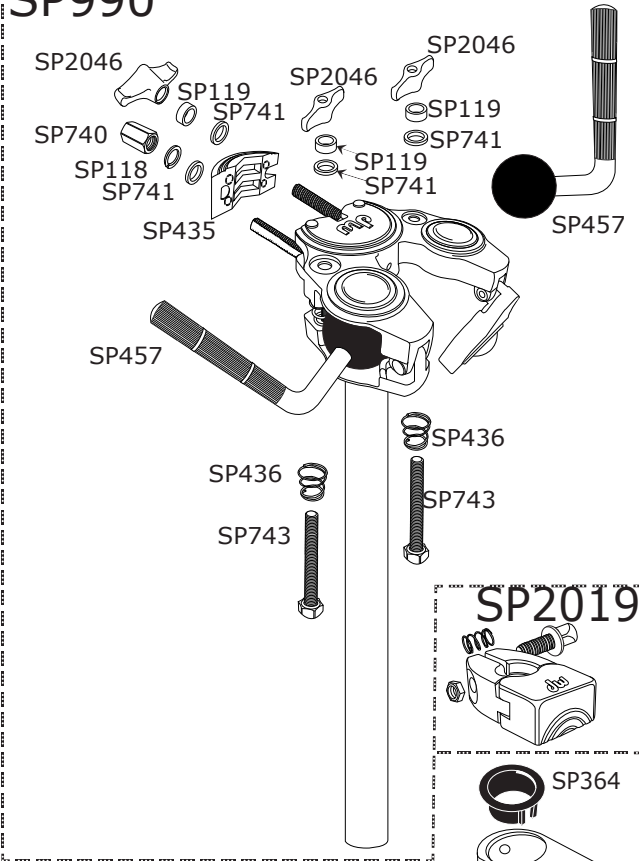

9934 DW Double Tom/Single Cymbal Stand

SP990

SM912

SM782

SP503

SP352

SP729

SP341

SP481

SP341

SP341

SM934

9934 DW Double Tom/Single Cymbal Stand

Part Number	Description
DWSMQTH	5/16 X 3/4 QUICK TURN HANDLE
DWSM029	3/8" DRUM KEY SCREW
DWSP118	CLAMP NUT LOCKWASHER
DWSP119	WINGNUT SPACER
DWSP129	CYMBAL ARM
DWSP341	RUBBER FOOT
DWSP352	CLAMP
DWSP353	8MM WING SCREW
DWSP364	PLASTIC BUSHING
DWSP422	1-1/8" STEEL WASHER
DWSP432	CYMBAL SEAT
DWSP435	SWING BLOCK
DWSP436	SPRING
DWSP457	1/2" TOM L-ARM (BALL-IN-SOCKET)
DWSP481	1.25" MEMORY LOCK
DWSM488	PAIR OF TOP AND BOTTOM FELTS W/ WASHER
DWSP502	WASHER
DWSP503	3/4" RATCHET CASTING WITH TUBE
DWSP504	3/4" RATCHET SPRING
DWSP506	3/4" RATCHET HOUSING
DWSP509	RATCHET BOLT WASHER
DWSP728	WASHER
DWSP729	CLAMP SCREW
DWSP740	HEX NUT
DWSP741	8MM, WASHER
DWSP743	BOLT
DWSM782	1/2" MEMORY LOCK
DWSM912	1/2 X 18 BOOM CYMBAL ARM
DWSP917	DRUM KEY SCREW
DWSP990	BALL IN SOCKET ASSEMBLY WITH 1" TUBE
DWSM934	BOOM ARM (DWSM912) 3/4" X 18" TUBE
DWSP2007	M8 WING NUT FOR TILTER (4 PACK)
DWSP2019	1" MEMORY LOCK
DWSP2046	WING NUT, 2005 STYLE
DWSP2080	BLACK PLASTIC CYMBAL SLEEVE