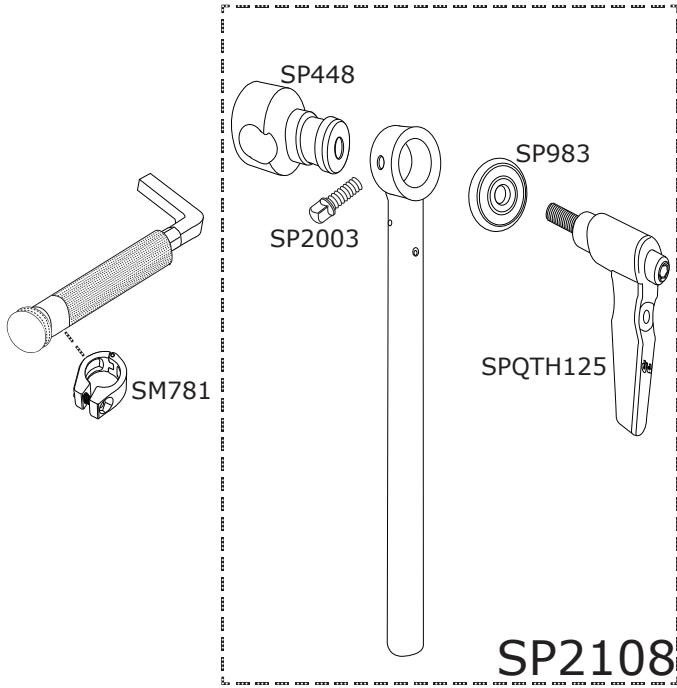

# 9400 DW Bongo Stand

# 9400 DW Bongo Stand

Part Number	Description
DWSM029	3/8" DRUM KEY SCREW (4 PACK)
DWSPQTH125	RATCHET HANDLE
DWSP352	CLAMP FOR LEG ASSEMBLY
DWSP353	8MM DW WING SCREW
DWSP364	PLASTIC BUSHING
DWSP448	PIVOT FOR 20MM ARM
DWSP451	SNARE BASKET ADJUSTMENT NUT
DWSP711	SET SCREW
DWSP728	WASHER
DWSP729	CLAMP SCREW
DWSP755	WASHER
DWSP756	WASHER
DWSM781	3/4" HINGED MEMORY LOCK
DWSP983	1 5/8" STEEL WASHER
DWSP986	SNARE BASKET ADJUSTMENT SCREW
DWSP2003	8MM SQ.HEAD SCREW (4 PACK)
DWSP2019	1" MEMORY LOCK
DWSP2108	UPPER TUBE ASSEMBLY FOR 9400 BONGO STAND