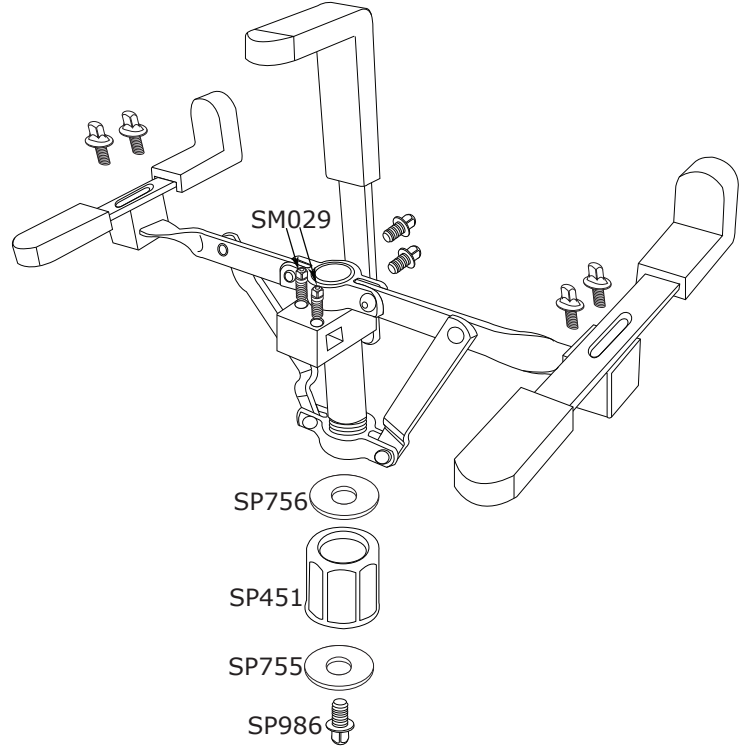

# 9400 DW Bongo Stand

# 9400 DW Bongo Stand

Part Number	Description
DWSM029	3/8" DRUM KEY SCREW (4 PACK)
DWSPQTH125	RATCHET HANDLE
DWSP352	CLAMP FOR LEG ASSEMBLY
DWSP353	8MM DW WING SCREW
DWSP364	PLASTIC BUSHING
DWSP448	PIVOT FOR 20MM ARM
DWSP451	SNARE BASKET ADJUSTMENT NUT
DWSP711	SET SCREW
DWSP728	WASHER
DWSP729	CLAMP SCREW
DWSP755	WASHER
DWSP756	WASHER
DWSM781	3/4" HINGED MEMORY LOCK
DWSP983	1 5/8" STEEL WASHER
DWSP986	SNARE BASKET ADJUSTMENT SCREW
DWSP2003	8MM SQ.HEAD SCREW (4 PACK)
DWSP2019	1" MEMORY LOCK
DWSP2108	UPPER TUBE ASSEMBLY FOR 9400 BONGO STAND