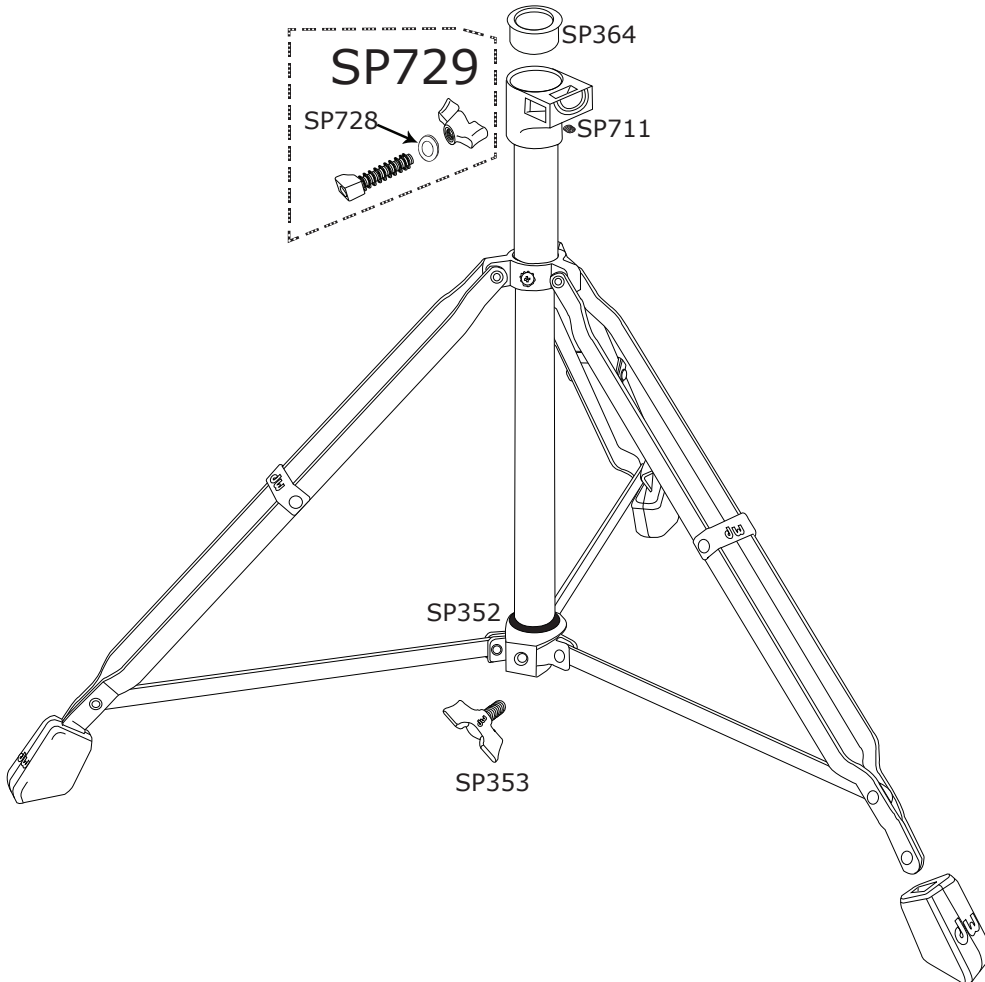

# 9400 DW Bongo Stand

# 9400 DW Bongo Stand

Part Number	Description
DWSM029	3/8" DRUM KEY SCREW (4 PACK)
DWSPQTH125	RATCHET HANDLE
DWSP352	CLAMP FOR LEG ASSEMBLY
DWSP353	8MM DW WING SCREW
DWSP364	PLASTIC BUSHING
DWSP448	PIVOT FOR 20MM ARM
DWSP451	SNARE BASKET ADJUSTMENT NUT
DWSP711	SET SCREW
DWSP728	WASHER
DWSP729	CLAMP SCREW
DWSP755	WASHER
DWSP756	WASHER
DWSM781	3/4" HINGED MEMORY LOCK
DWSP983	1 5/8" STEEL WASHER
DWSP986	SNARE BASKET ADJUSTMENT SCREW
DWSP2003	8MM SQ.HEAD SCREW (4 PACK)
DWSP2019	1" MEMORY LOCK
DWSP2108	UPPER TUBE ASSEMBLY FOR 9400 BONGO STAND