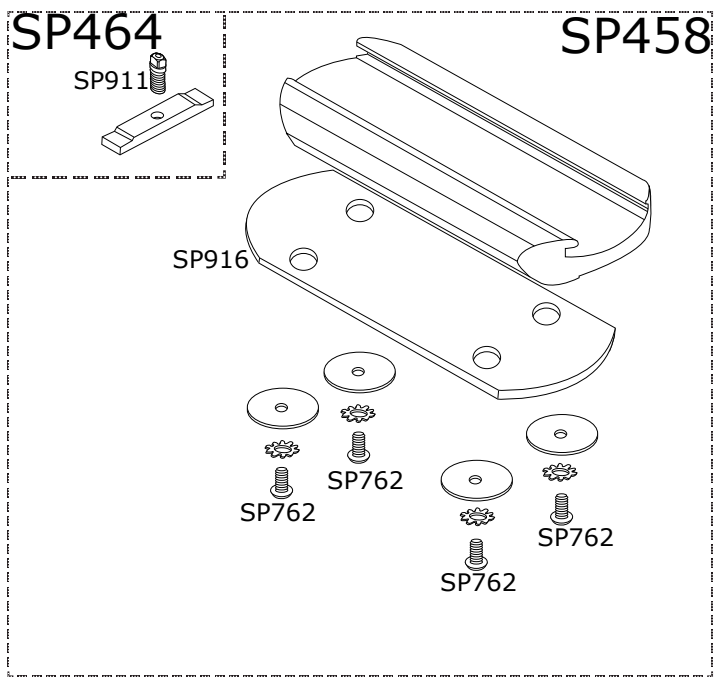

9900BD DW Bass Drum Mount

9900BD DW Bass Drum Mount

Part Number	Description
DWSP118	3/8" DRUM KEY SCREW (4 PACK)
DWSP119	WINGNUT SPACER
DWSP353	8MM WING SCREW
DWSP364	PLASTIC BUSHING
DWSP435	SWING BLOCK
DWSP436	SPRING
DWSP457	1/2" TOM L-ARM (BALL-IN-SOCKET)
DWSP458	BASS DRUM MOUNT SLIDE TRACK
DWSP459	BASS DRUM RECEIVER CASTING TOWER
DWSP460	SLIDE TRACK LOCKING FINGER
DWSP464	MEMORY LOCK FOR BASS DRUM SLIDE TRACK
DWSP711	SET SCREW
DWSP728	WASHER
DWSP729	CLAMP SCREW
DWSP740	CLAMP NUT
DWSP741	8MM WASHER
DWSP743	CARRIAGE BOLT
DWSP761	SCREW
DWSP762	MOUNTING SCREW AND WASHERS
DWSP916	SLIDE TRACK GASKET
DWSP990SB	BALL IN SOCKET TYPE ASSEMBLY WITH 1" TUBE
DWSP911	DRUM KEY SCREW
DWSP2019	1" MEMORY LOCK
DWSP2046	WING NUT