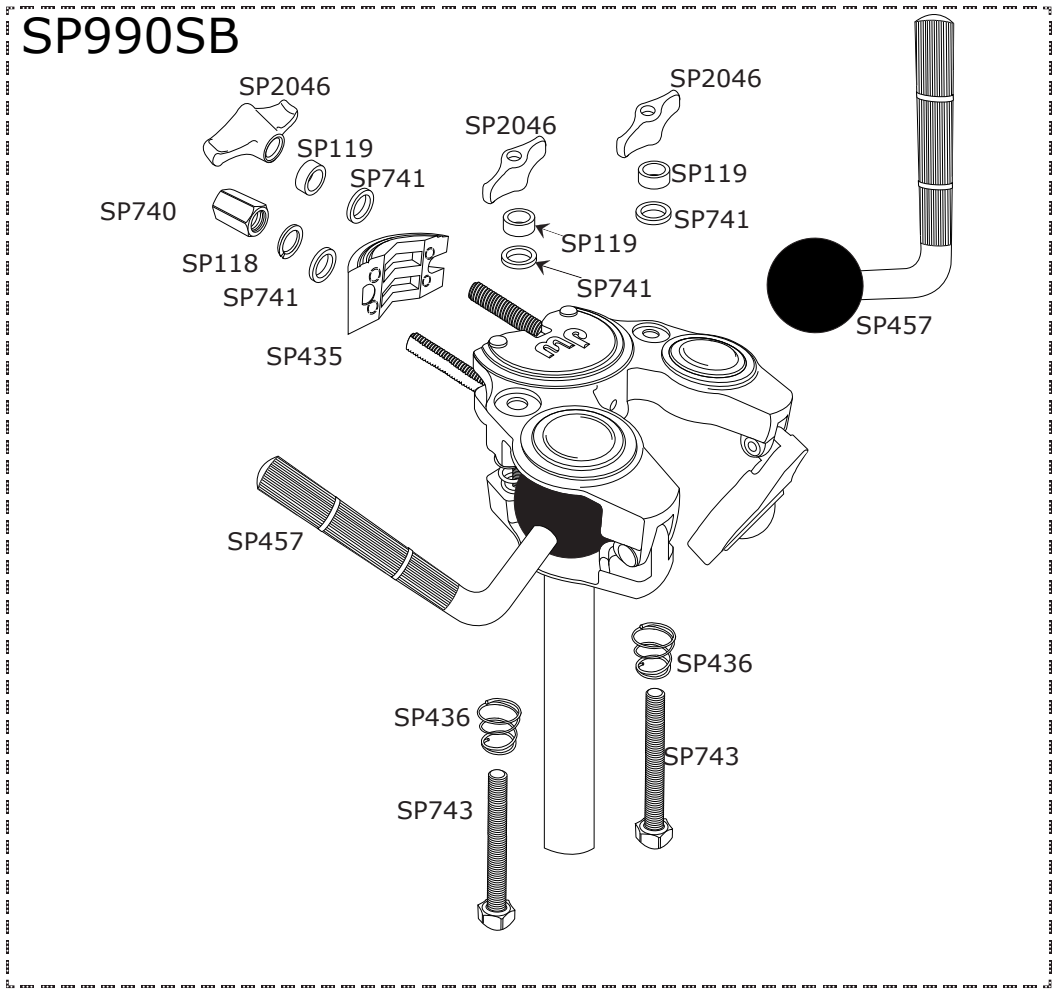

9900BD DW Bass Drum Mount

9900BD DW Bass Drum Mount

Part Number	Description
DWSP118	3/8" DRUM KEY SCREW (4 PACK)
DWSP119	WINGNUT SPACER
DWSP353	8MM WING SCREW
DWSP364	PLASTIC BUSHING
DWSP435	SWING BLOCK
DWSP436	SPRING
DWSP457	1/2" TOM L-ARM (BALL-IN-SOCKET)
DWSP458	BASS DRUM MOUNT SLIDE TRACK
DWSP459	BASS DRUM RECEIVER CASTING TOWER
DWSP460	SLIDE TRACK LOCKING FINGER
DWSP464	MEMORY LOCK FOR BASS DRUM SLIDE TRACK
DWSP711	SET SCREW
DWSP728	WASHER
DWSP729	CLAMP SCREW
DWSP740	CLAMP NUT
DWSP741	8MM WASHER
DWSP743	CARRIAGE BOLT
DWSP761	SCREW
DWSP762	MOUNTING SCREW AND WASHERS
DWSP916	SLIDE TRACK GASKET
DWSP990SB	BALL IN SOCKET TYPE ASSEMBLY WITH 1" TUBE
DWSP911	DRUM KEY SCREW
DWSP2019	1" MEMORY LOCK
DWSP2046	WING NUT