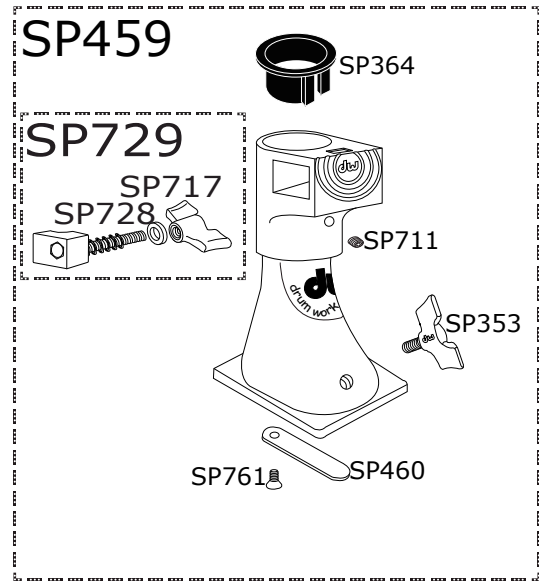

9900BD DW Bass Drum Mount

9900BD DW Bass Drum Mount

Part Number	Description
DWSP118	3/8" DRUM KEY SCREW (4 PACK)
DWSP119	WINGNUT SPACER
DWSP353	8MM WING SCREW
DWSP364	PLASTIC BUSHING
DWSP435	SWING BLOCK
DWSP436	SPRING
DWSP457	1/2" TOM L-ARM (BALL-IN-SOCKET)
DWSP458	BASS DRUM MOUNT SLIDE TRACK
DWSP459	BASS DRUM RECEIVER CASTING TOWER
DWSP460	SLIDE TRACK LOCKING FINGER
DWSP464	MEMORY LOCK FOR BASS DRUM SLIDE TRACK
DWSP711	SET SCREW
DWSP728	WASHER
DWSP729	CLAMP SCREW
DWSP740	CLAMP NUT
DWSP741	8MM WASHER
DWSP743	CARRIAGE BOLT
DWSP761	SCREW
DWSP762	MOUNTING SCREW AND WASHERS
DWSP916	SLIDE TRACK GASKET
DWSP990SB	BALL IN SOCKET TYPE ASSEMBLY WITH 1" TUBE
DWSP911	DRUM KEY SCREW
DWSP2019	1" MEMORY LOCK
DWSP2046	WING NUT