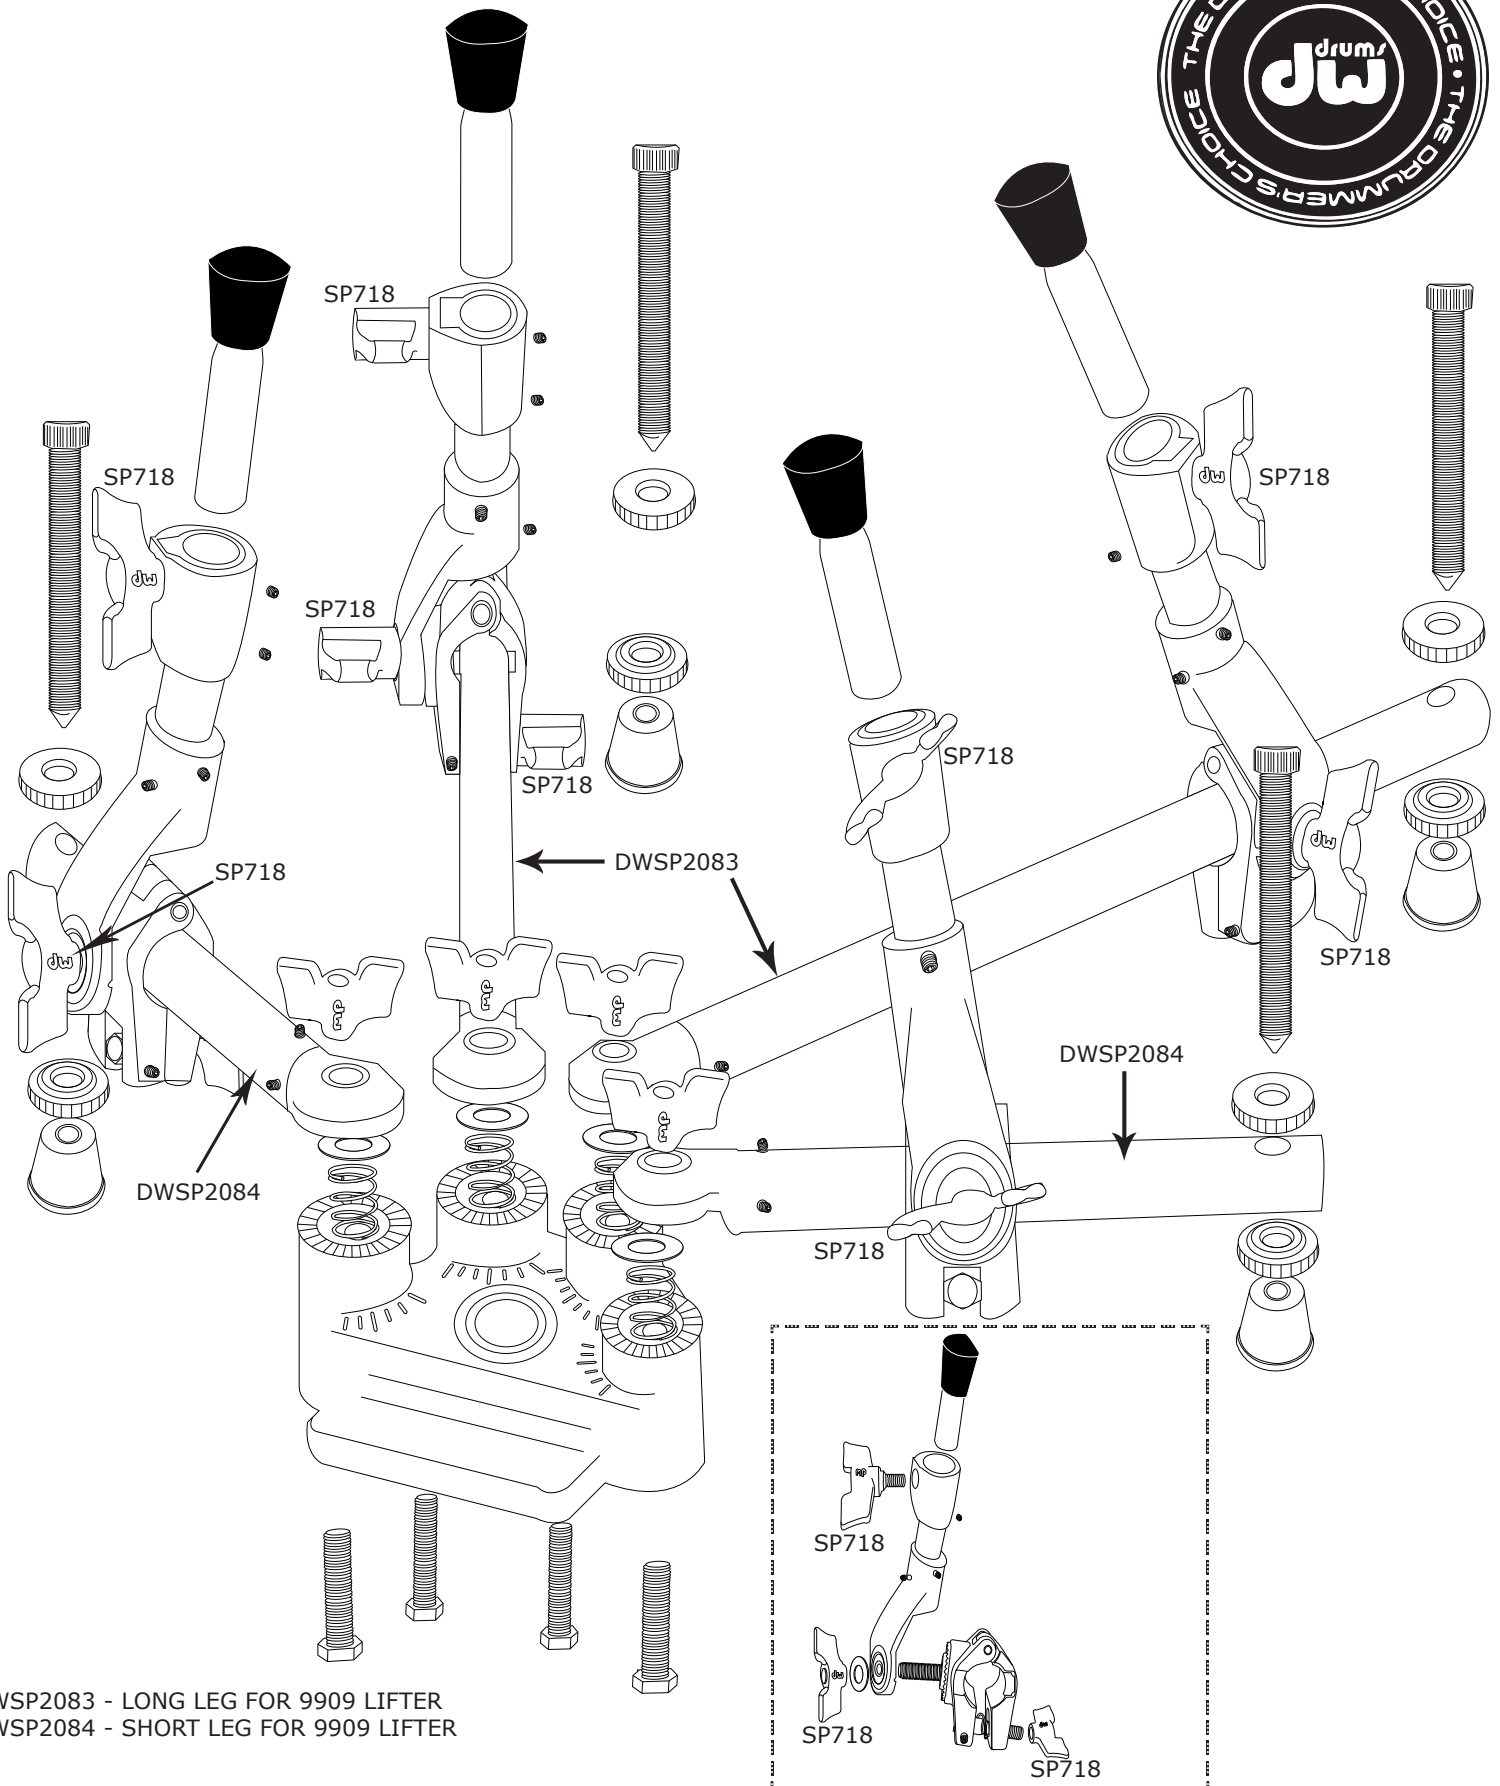

9909 DW Bass Drum Lifter

DWSP718
DWSP2010

6MM DW WING SCREW
6MM WING NUT (4 PACK)

DWSP2083 - LONG LEG FOR 9909 LIFTER
DWSP2084 - SHORT LEG FOR 9909 LIFTER