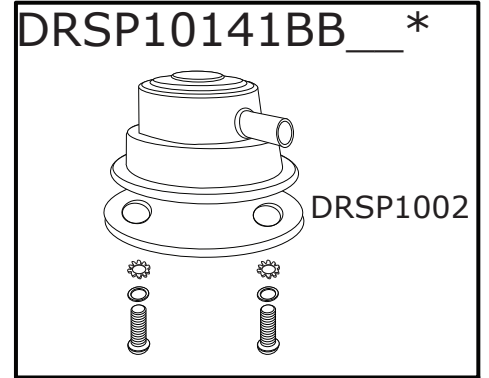

DW Bass Drum

DW Bass Drum

Part Number	Description
DRDHCC__**K	COATED CLEAR BASS DRUM HEAD
DRDHGB__**K	GLOSS BLACK BASS DRUM HEAD
DRSR1220__*	BASS DRUM SPUR SET (PAIR)
DRSP1002	LUG COOKIES/GASKET, BASS DRUM (2 1/8")
DRSP1012__*	AIR VENT, WITH NUT AND GASKET
DRSP10141BB__*	BASS LUG COMPLETE
DRSP1022-375__*	TRUPITCH TENS ROD
DRSP1100	SPUR FOOT ONLY, RUBBER
DRSP1220__*	BASS DRUM SPUR SET (PAIR)
DRSP12__*	DIE-CAST CLAW HOOK
DRSPBADGES03	DW EMBOSSED DRUM BADGE W/ SERIAL NUMBERS
DSCPBDP__**	BD PRO-CUSHION

* REPLACE "__" WITH THE COLOR:

"CR", CHROME
 "BL", BLACK
 "GD", GOLD
 "SC", SATIN CHROME

** REPLACE "__" WITH SIZE:

** DRUM HEADS
 "16","18","20","22","24","26","28"

** BD PRO-CUSHION
 "14","16","18"