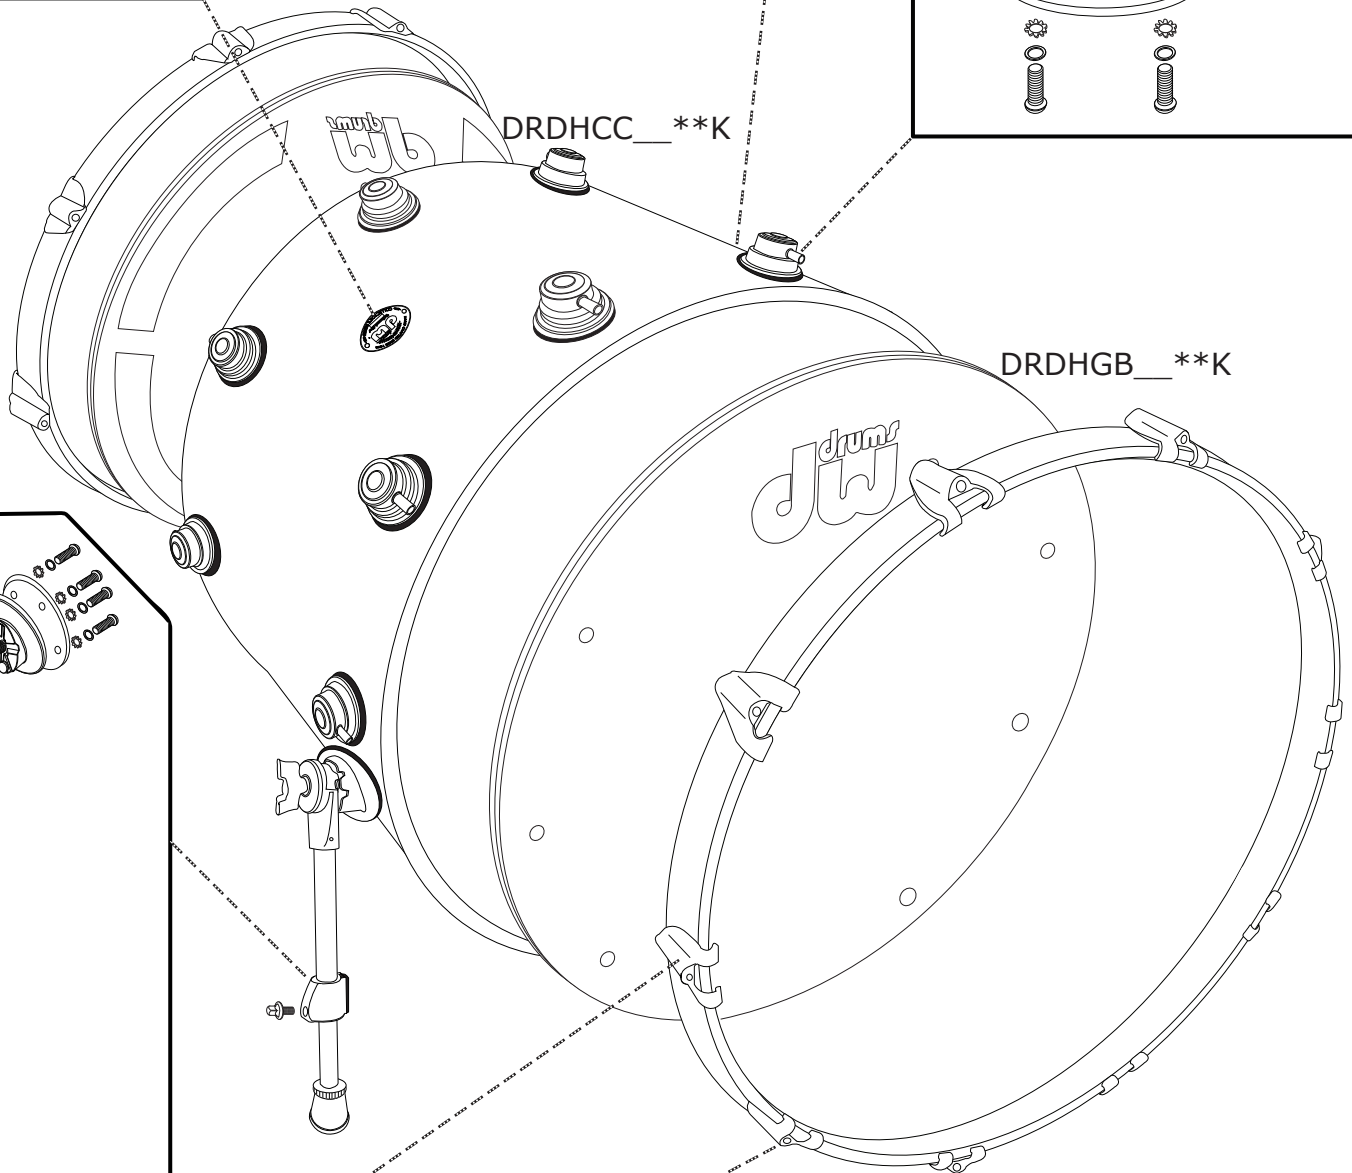

DW Bass Drum

DW Bass Drum

Part Number	Description
DRDHCC__**K	COATED CLEAR BASS DRUM HEAD
DRDHGB__**K	GLOSS BLACK BASS DRUM HEAD
DRSR1220__*	BASS DRUM SPUR SET (PAIR)
DRSP1002	LUG COOKIES/GASKET, BASS DRUM (2 1/8")
DRSP1012__*	AIR VENT, WITH NUT AND GASKET
DRSP10141BB__*	BASS LUG COMPLETE
DRSP1022-375__*	TRUPITCH TENS ROD
DRSP1100	SPUR FOOT ONLY, RUBBER
DRSP1220__*	BASS DRUM SPUR SET (PAIR)
DRSP12__*	DIE-CAST CLAW HOOK
DRSPBADGES03	DW EMBOSSED DRUM BADGE W/ SERIAL NUMBERS
DSCPBDP__**	BD PRO-CUSHION

* REPLACE "__" WITH THE COLOR:

"CR", CHROME
 "BL", BLACK
 "GD", GOLD
 "SC", SATIN CHROME

** REPLACE "__" WITH SIZE:

** DRUM HEADS
 "16","18","20","22","24","26","28"

** BD PRO-CUSHION
 "14","16","18"