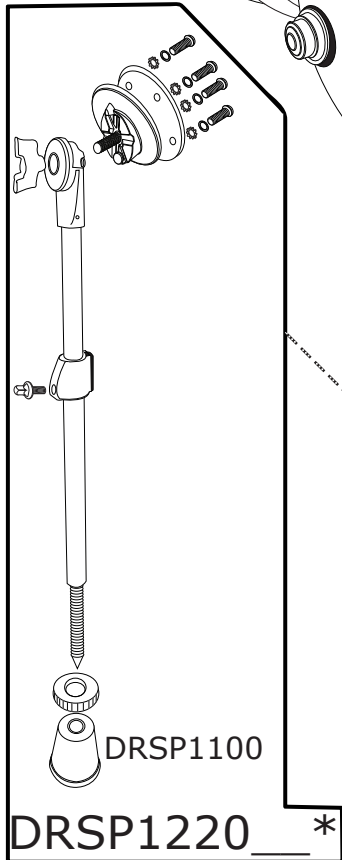

DW Bass Drum

DW Bass Drum

Part Number	Description
DRDHCC__**K	COATED CLEAR BASS DRUM HEAD
DRDHGB__**K	GLOSS BLACK BASS DRUM HEAD
DRSR1220__*	BASS DRUM SPUR SET (PAIR)
DRSP1002	LUG COOKIES/GASKET, BASS DRUM (2 1/8")
DRSP1012__*	AIR VENT, WITH NUT AND GASKET
DRSP10141BB__*	BASS LUG COMPLETE
DRSP1022-375__*	TRUPITCH TENS ROD
DRSP1100	SPUR FOOT ONLY, RUBBER
DRSP1220__*	BASS DRUM SPUR SET (PAIR)
DRSP12__*	DIE-CAST CLAW HOOK
DRSPBADGES03	DW EMBOSSED DRUM BADGE W/ SERIAL NUMBERS
DSCPBDP__**	BD PRO-CUSHION

* REPLACE "__" WITH THE COLOR:

"CR", CHROME
 "BL", BLACK
 "GD", GOLD
 "SC", SATIN CHROME

** REPLACE "__" WITH SIZE:

** DRUM HEADS
 "16","18","20","22","24","26","28"

** BD PRO-CUSHION
 "14","16","18"